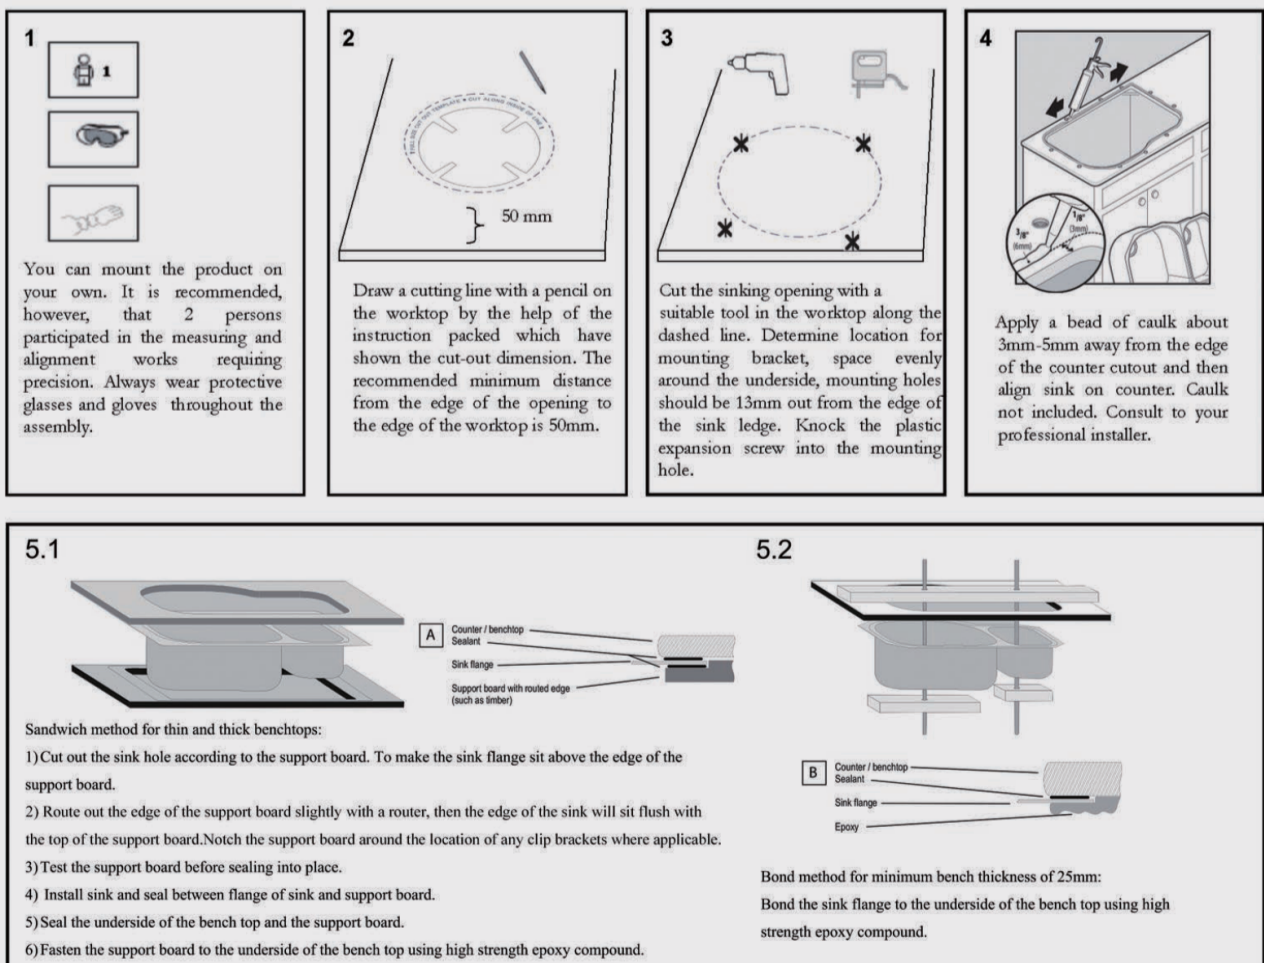

Package Size: 490*490*300 mm

Spec.: Stainless Steel Kitchen Sink

Installation: Drop-in / Top / Flush / Under-mount

Instructions for Top Mounted Sinks

Instructions for Under Mounted Sinks

CLEANING RECOMMENDATIONS