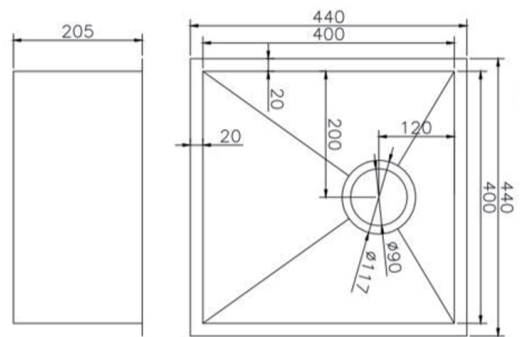

Stainless Steel Kitchen Sink

SKU: 4444-P.KS

www.aquaperla.com.au

SPECIFICATION

Color Availability: Brushed Brass / Gun Metal Grey

Material: Stainless Steel

Dimension: 440mmL x 440mmW x 205mmH

Weight: 8.60KG

Package Size: 490*490*300 mm

Spec.: Stainless Steel Kitchen Sink

Installation: Drop-in / Top / Flush / Under-mount

Instructions for Top Mounted Sinks

Instructions for Under Mounted Sinks

CLEANING RECOMMENDATIONS