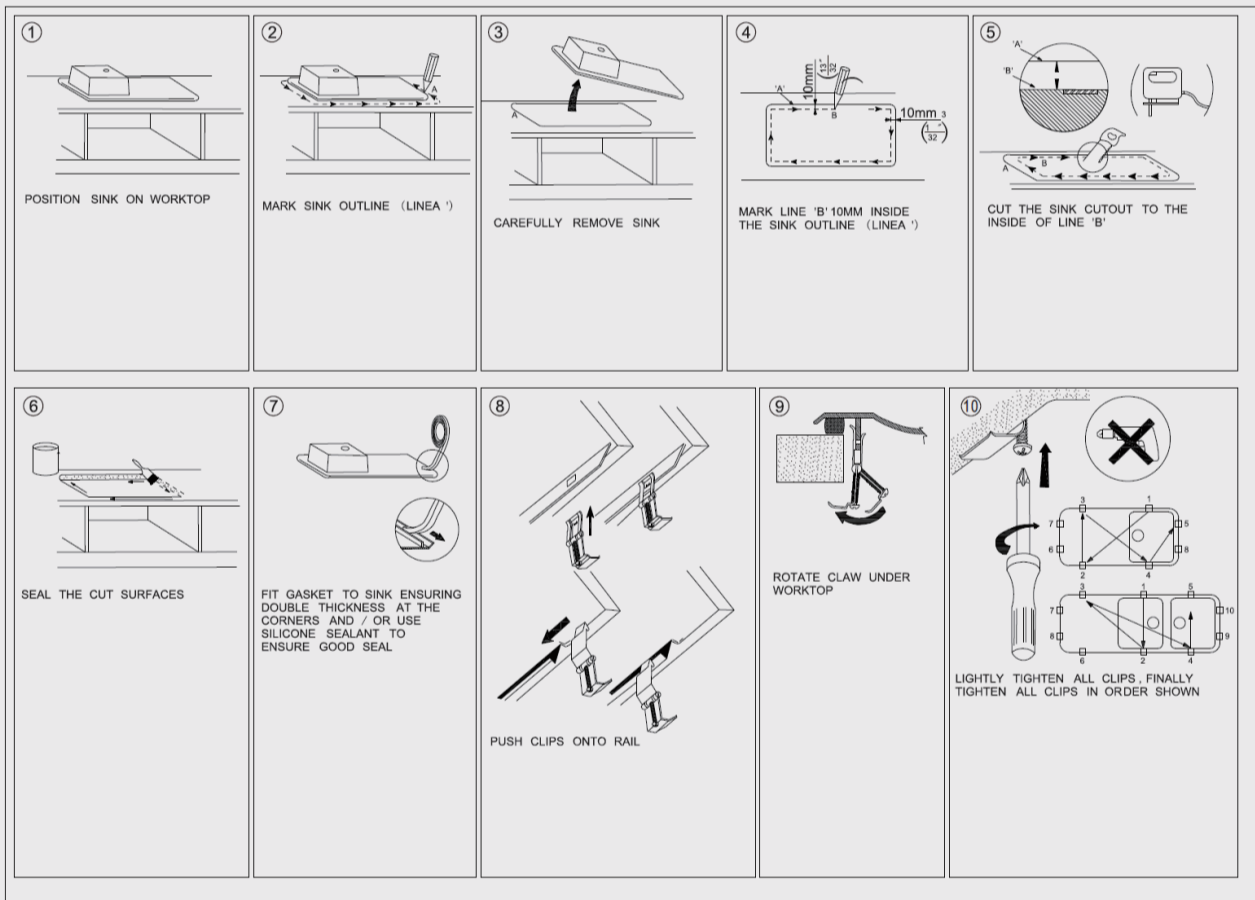

Stainless Steel Kitchen Sink

SKU: 4444-P.KS

www.aquaperla.com.au

SPECIFICATION

Color Availability: Brushed Brass / Gun Metal Grey

Material: Stainless Steel

Dimension: 440mmL x 440mmW x 205mmH

Weight: 8.60KG

Package Size: 490*490*300 mm

Spec.: Stainless Steel Kitchen Sink

Installation: Drop-in / Top / Flush / Under-mount

Instructions for Top Mounted Sinks

Instructions for Under Mounted Sinks

CLEANING RECOMMENDATIONS