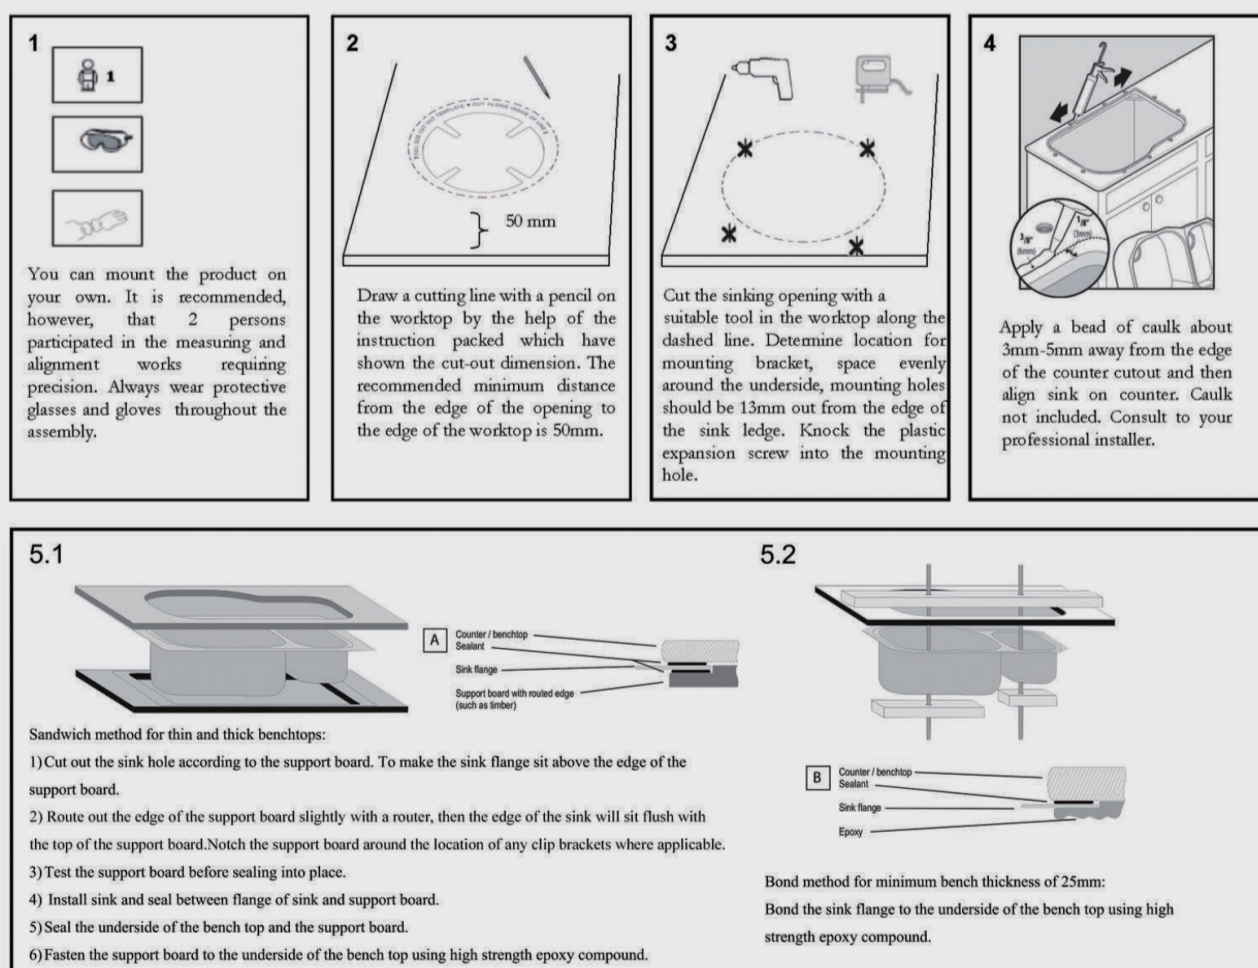

Package Size: 440*500*270 mm

Spec.: Stainless Steel Kitchen Sink

Installation: Drop-in / Top / Flush / Under-mount

Instructions for Top Mounted Sinks

Instructions for Under Mounted Sinks

CLEANING RECOMMENDATIONS