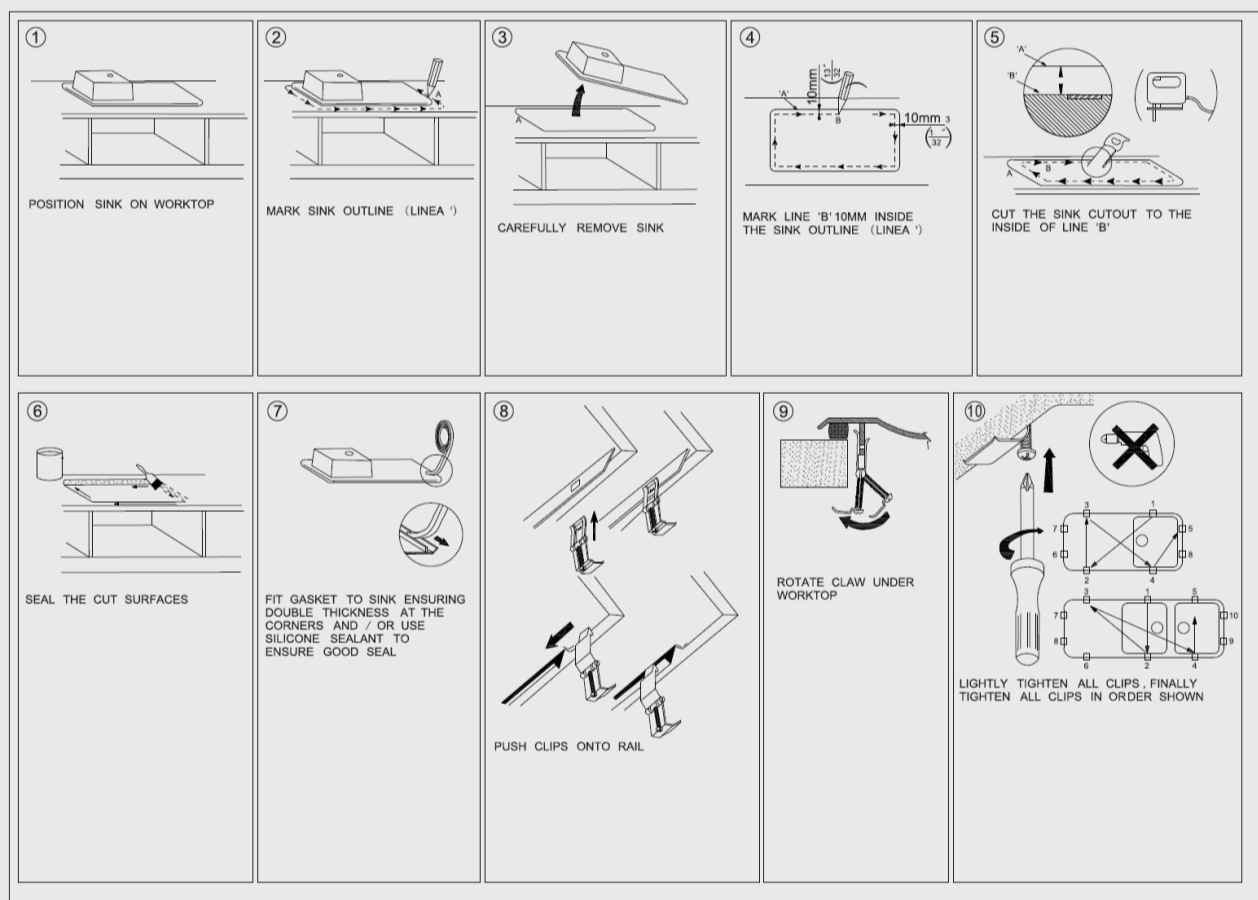

Stainless Steel Kitchen Sink

SKU: 3945-P.KS

www.aquaperla.com.au

SPECIFICATION

Color Availability: Brushed Brass / Gun Metal Grey

Material: Stainless Steel

Dimension: 390mmL x 450mmW x 215mmH

Weight: 7.50KG

Package Size: 440*500*270 mm

Spec.: Stainless Steel Kitchen Sink

Installation: Drop-in / Top / Flush / Under-mount

Instructions for Top Mounted Sinks

Instructions for Under Mounted Sinks

CLEANING RECOMMENDATIONS