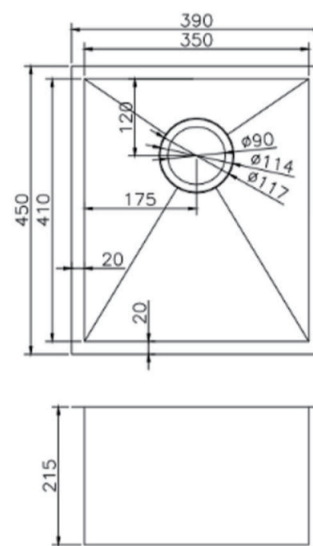

Stainless Steel Kitchen Sink

SKU: 3945-P.KS

www.aquaperla.com.au

SPECIFICATION

Color Availability: Brushed Brass / Gun Metal Grey

Material: Stainless Steel

Dimension: 390mmL x 450mmW x 215mmH

Weight: 7.50KG

Package Size: 440*500*270 mm

Spec.: Stainless Steel Kitchen Sink

Installation: Drop-in / Top / Flush / Under-mount

Instructions for Top Mounted Sinks

Instructions for Under Mounted Sinks

CLEANING RECOMMENDATIONS

Disclaimer: Products in this specification manual must by regulation, be installed by licensed and registered trade people. The manufacturer/ distributor reserves the right to vary specifications or delete models from their range without prior notification. Dimensions are nominal measurements only. Dimensions and set-outs listed are correct at time of publication however the manufacturer/ distributor takes no responsibility for printing errors.