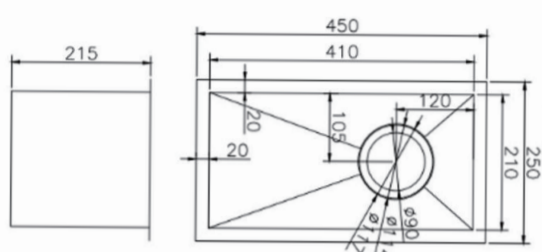

Stainless Steel Kitchen Sink

SKU: 2545-P.KS

www.aquaperla.com.au

SPECIFICATION

Color Availability: Brushed Brass / Gun Metal Grey

Material: Stainless Steel

Dimension: 250mmL x 450mmW x 215mmH

Weight: 6.0KG

Package Size: 300*510*260 mm

Spec.: Stainless Steel Kitchen Sink

Installation: Drop-in / Flush / Under-mount

Instructions for Top Mounted Sinks

Instructions for Under Mounted Sinks

CLEANING RECOMMENDATIONS