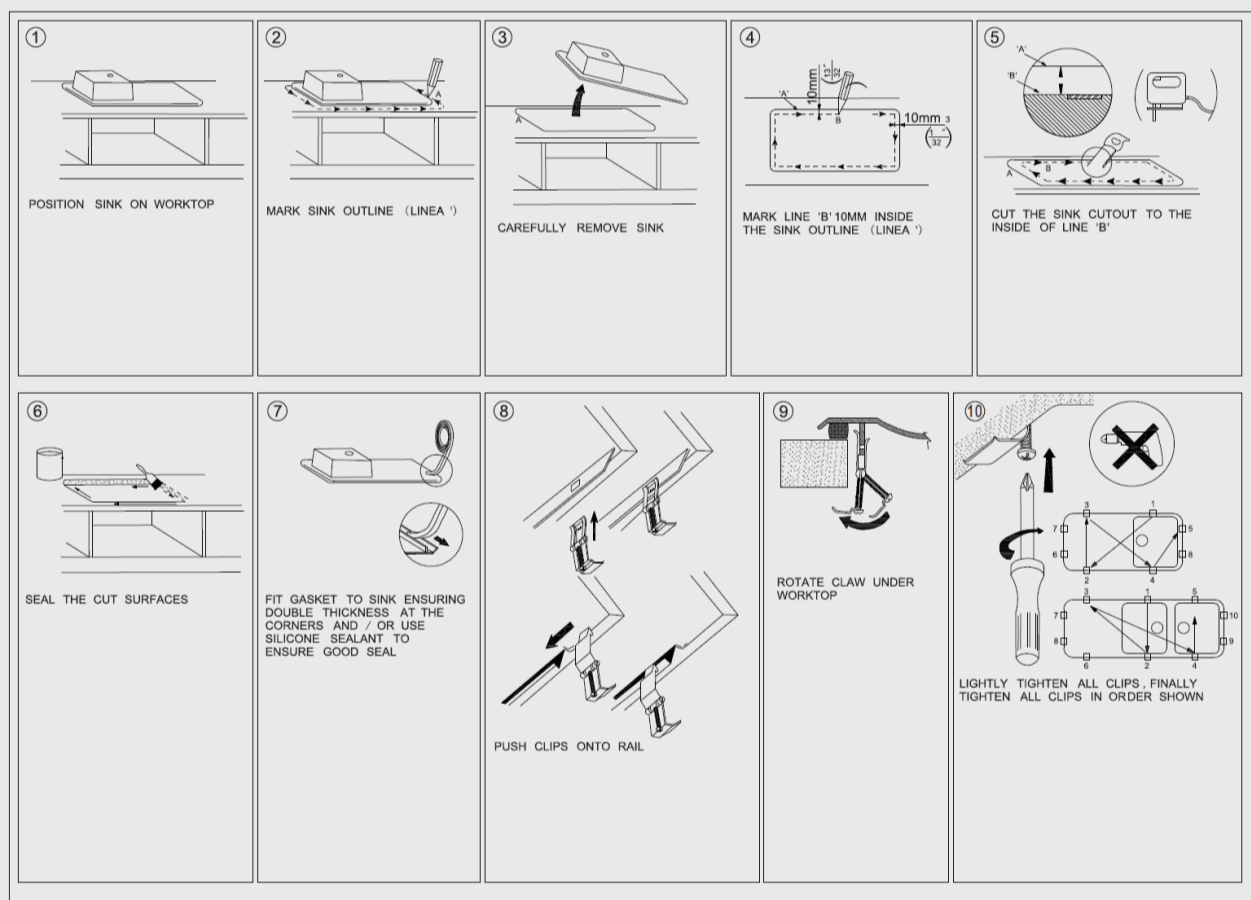

Stainless Steel Kitchen Sink

SKU: 2545-P.KS

www.aquaperla.com.au

SPECIFICATION

Color Availability: Brushed Brass / Gun Metal Grey

Material: Stainless Steel

Dimension: 250mmL x 450mmW x 215mmH

Weight: 6.0KG

Package Size: 300*510*260 mm

Spec.: Stainless Steel Kitchen Sink

Installation: Drop-in / Flush / Under-mount

Instructions for Top Mounted Sinks

Instructions for Under Mounted Sinks

CLEANING RECOMMENDATIONS