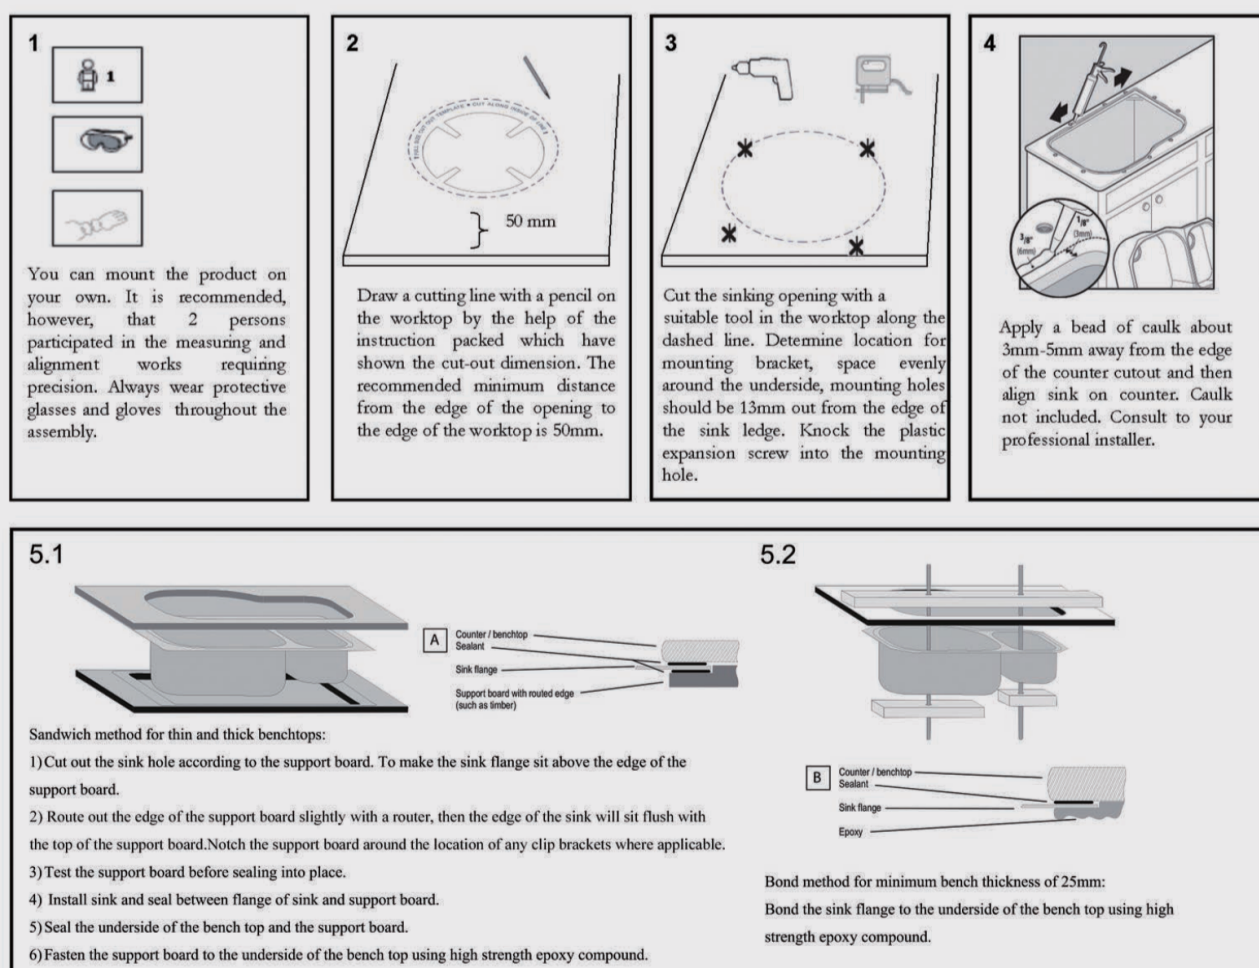

Package Size: 300*510*260 mm

Spec.: Stainless Steel Kitchen Sink

Installation: Drop-in / Flush / Under-mount

Instructions for Top Mounted Sinks

Instructions for Under Mounted Sinks

CLEANING RECOMMENDATIONS