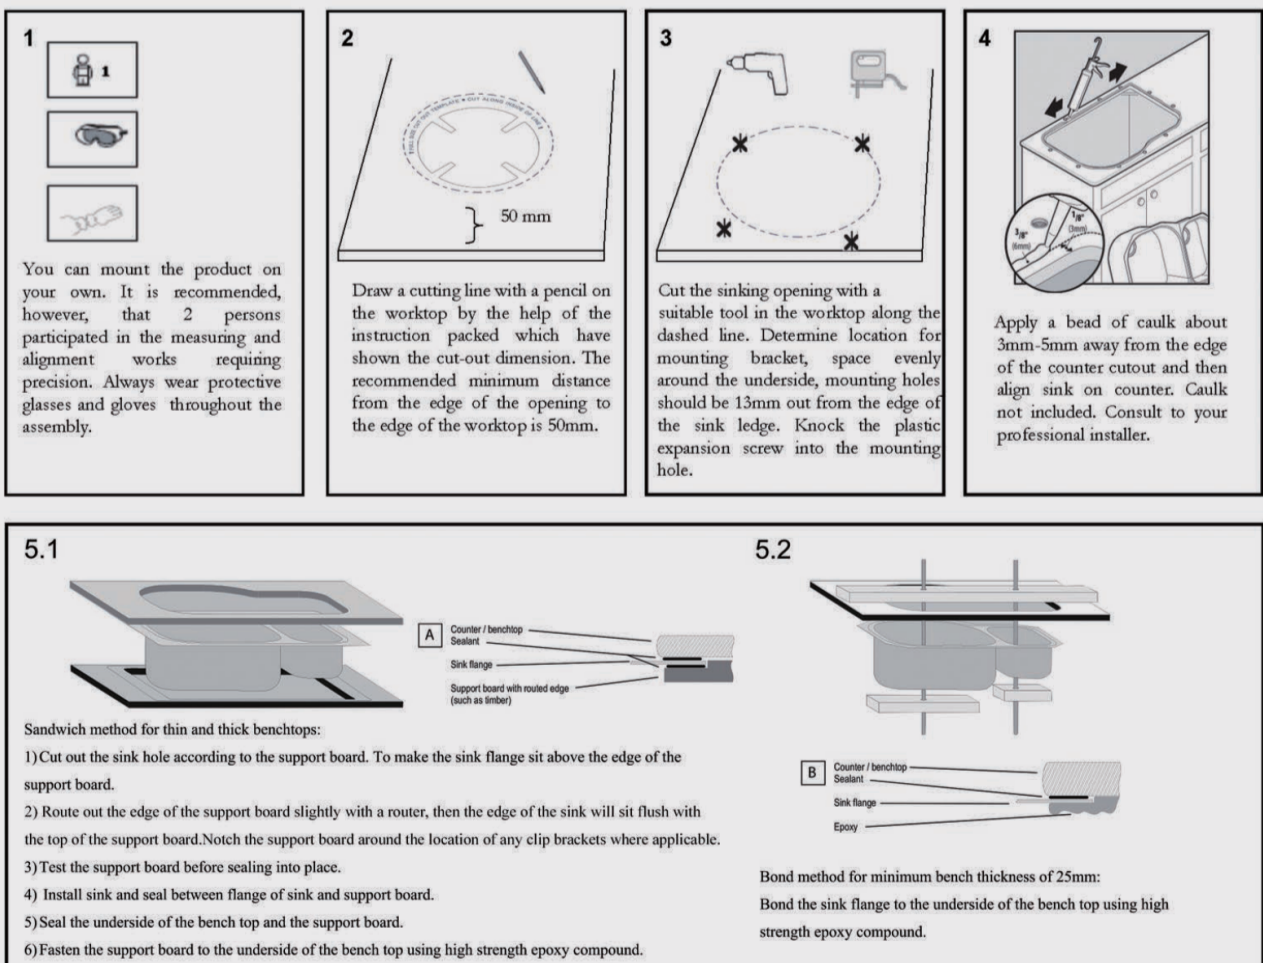

Package Size: 1220*520*310 mm

Spec.: Stainless Steel Kitchen Sink

Installation: Drop-in / Flush / Under-mount

Instructions for Top Mounted Sinks

Instructions for Under Mounted Sinks

CLEANING RECOMMENDATIONS