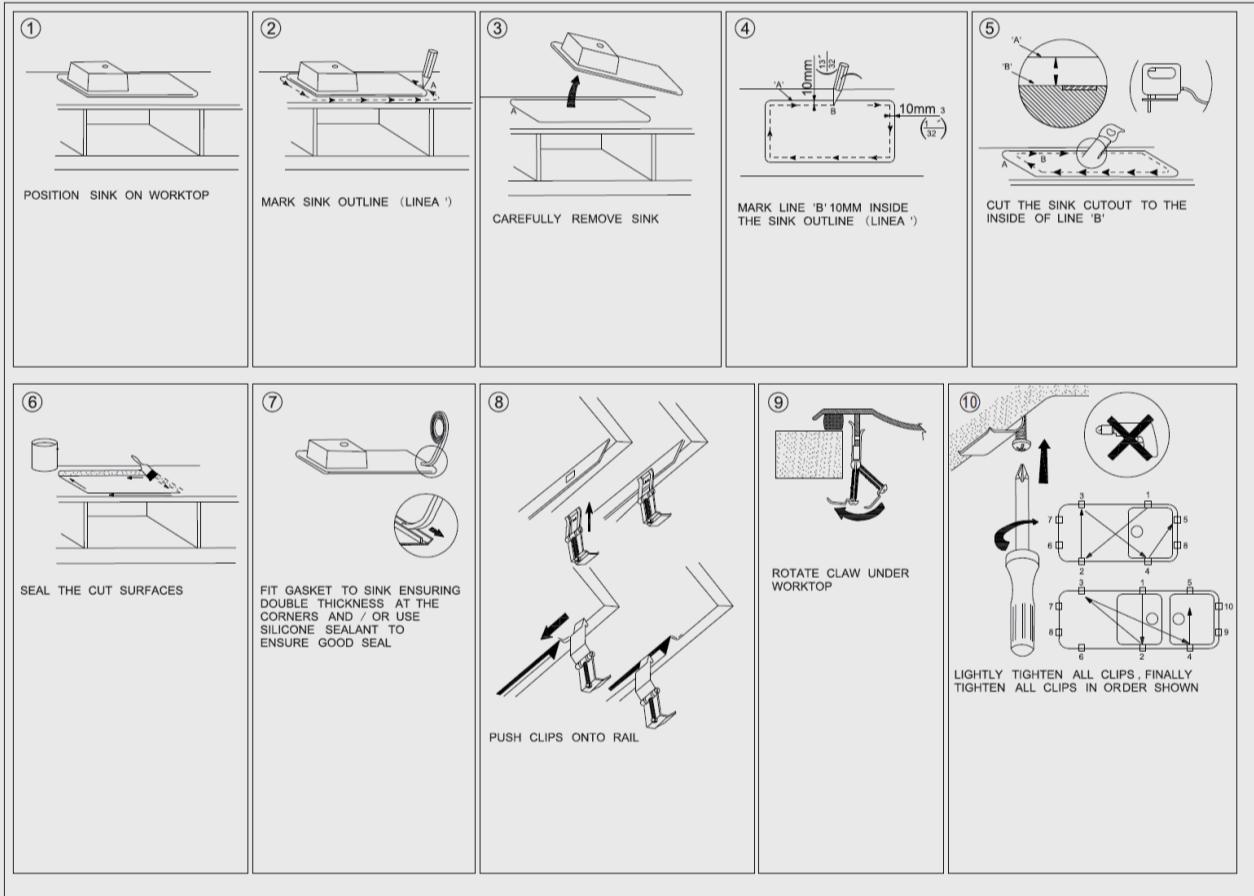

Stainless Steel Kitchen Sink

SKU: 1146-P.KS

www.aquaperla.com.au

SPECIFICATION

Color Availability: Brushed Brass / Gun Metal Grey

Material: Stainless Steel

Dimension: 1160mmL x 460mmW x 230mmH

Weight: 17.30KG

Package Size: 1220*520*310 mm

Spec.: Stainless Steel Kitchen Sink

Installation: Drop-in / Flush / Under-mount

Instructions for Top Mounted Sinks

Instructions for Under Mounted Sinks

CLEANING RECOMMENDATIONS