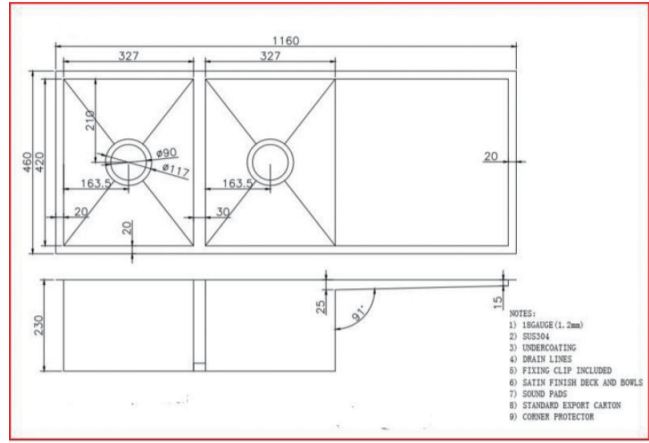

Stainless Steel Kitchen Sink

SKU: 1146-P.KS

www.aquaperla.com.au

SPECIFICATION

Color Availability: Brushed Brass / Gun Metal Grey

Material: Stainless Steel

Dimension: 1160mmL x 460mmW x 230mmH

Weight: 17.30KG

Package Size: 1220*520*310 mm

Spec.: Stainless Steel Kitchen Sink

Installation: Drop-in / Flush / Under-mount

Instructions for Top Mounted Sinks

Instructions for Under Mounted Sinks

CLEANING RECOMMENDATIONS

Disclaimer: Products in this specification manual must by regulation, be installed by licensed and registered trade people. The manufacturer/ distributor reserves the right to vary specifications or delete models from their range without prior notification. Dimensions are nominal measurements only. Dimensions and set-outs listed are correct at time of publication however the manufacturer/ distributor takes no responsibility for printing errors.