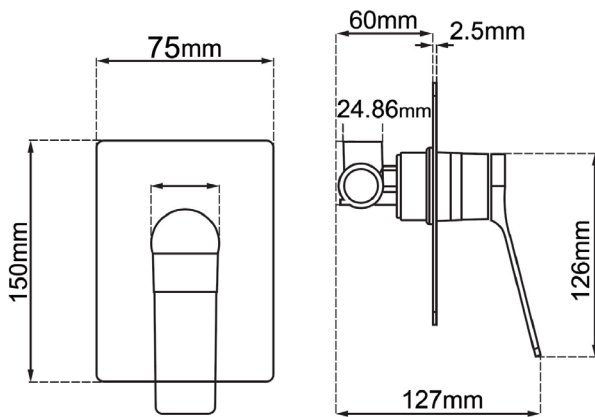

Rushy Series Wall Mixer with Spout

SKU: OX0156-2.ST

www.aquaperla.com.au

SPECIFICATION

| | |
|---------------------|---|
| Finish: | Matte Black/ Polished |
| Material: | Brass |
| Dimension: | 75mmL x 150mmH |
| Pressure Rating: | AS/NZS 3500.1-2003 (Clause 3.3.4) specifies 500kPa maximum water supply pressure at any outlet within a building for new installations. |
| Temperature Rating: | Maximum hot temperature 80°C Minimum 5°C |
| Water Rating: | N/A |

Disclaimer: Products in this specification manual must by regulation, be installed by licensed and registered trade people. The manufacturer/ distributor reserves the right to vary specifications or delete models from their range without prior notification. Dimensions are nominal measurements only. Dimensions and set-outs listed are correct at time of publication however the manufacturer/ distributor takes no responsibility for printing errors.