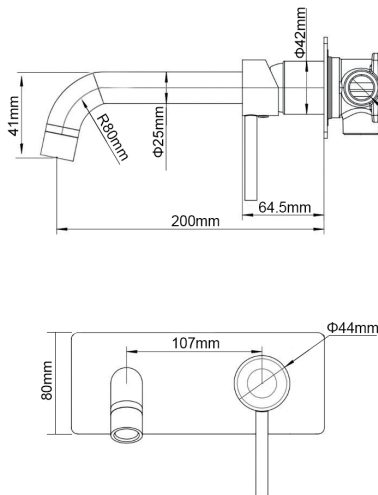

Lucid Pin Series Wall Mixer with Spout

SKU: OX0144-2.BM

www.aquaperla.com.au

SPECIFICATION

Finish:	Matte Black
Material:	Brass
Dimension:	200mmL x 80mmH
Pressure Rating:	AS/NZS 3500.1-2003 (Clause 3.3.4) specifies 500kPa maximum water supply pressure at any outlet within a building for new installations.
Temperature Rating:	Maximum hot temperature 80°C Minimum 5°C
Water Rating:	WELS: 6 star, 4.5L/min flow

CLEANING RECOMMENDATIONS

This product should not be cleaned with abrasive materials. Damage caused by any improper treatment is not covered by the product warranty - refer to Warranty Conditions on our website: www.aquaperla.com.au

Disclaimer: Products in this specification manual must by regulation, be installed by licensed and registered trade people. The manufacturer/ distributor reserves the right to vary specifications or delete models from their range without prior notification. Dimensions are nominal measurements only. Dimensions and set-outs listed are correct at time of publication however the manufacturer/ distributor takes no responsibility for printing errors.