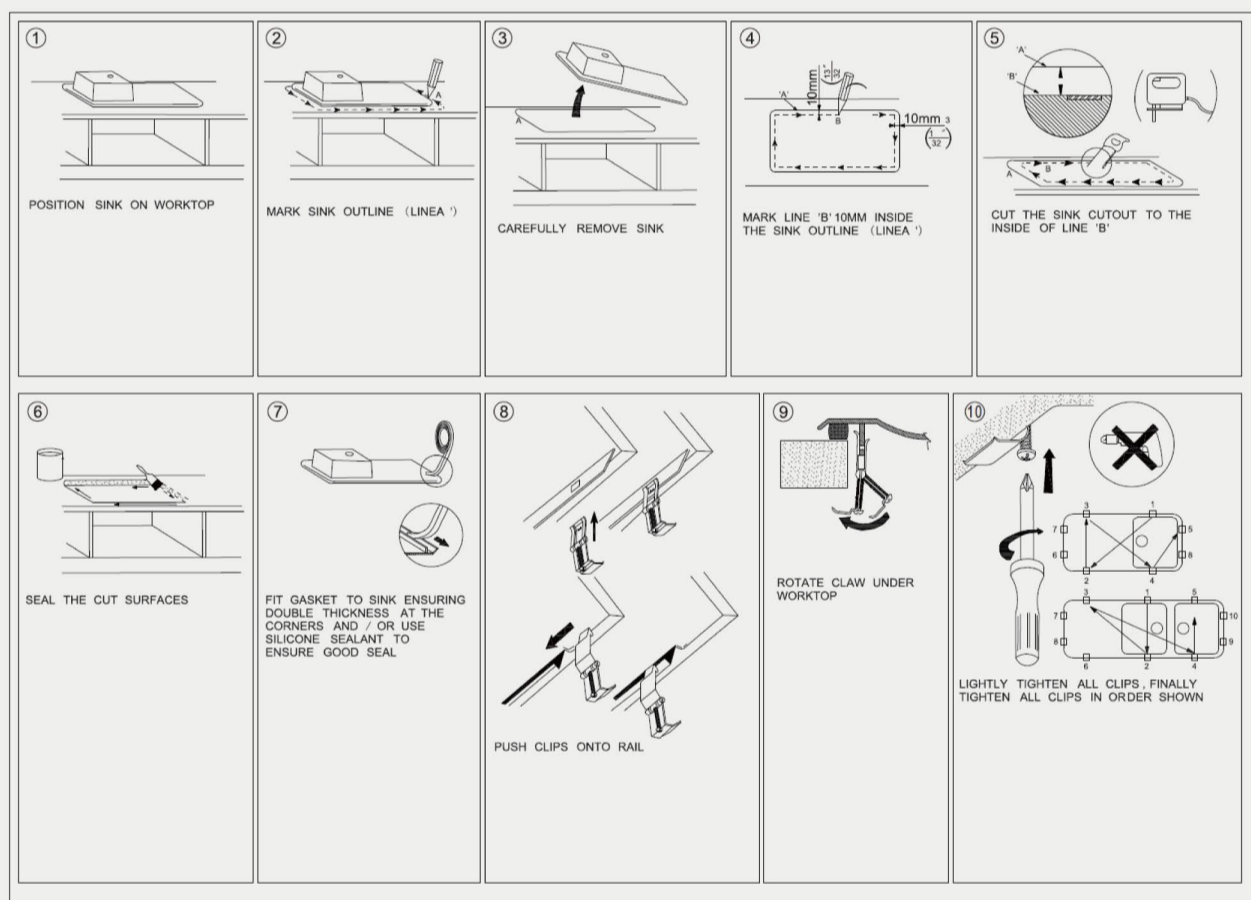

Stainless Steel Kitchen Sink

SKU: BUYG6045D-P.KS / GM6045D-P.KS

www.aquaperla.com.au

SPECIFICATION

Color Availability: Brushed Brass / Gun Metal Grey

Material: Stainless Steel

Dimension: 600mmL x 450mmW x 300mmH

Weight: 12.70KG

Package Size: 660*510*380 mm

Spec.: Stainless Steel Kitchen Sink

Installation: Drop-in / Top / Flush / Under-mount

Instructions for Top Mounted Sinks

Instructions for Under Mounted Sinks

CLEANING RECOMMENDATIONS