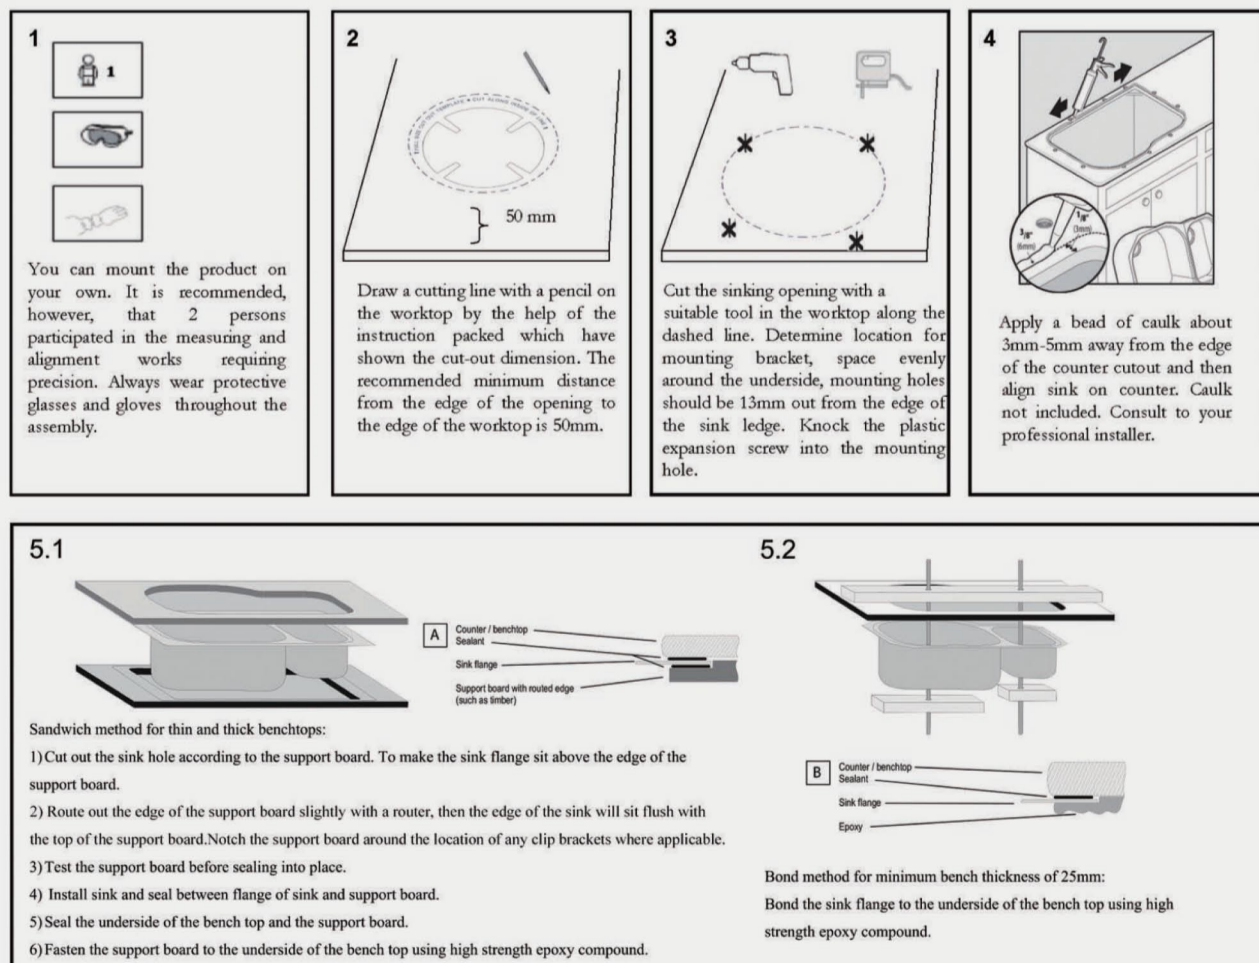

Weight: 12.70KG

Package Size: 660*510*380 mm

Spec.: Stainless Steel Kitchen Sink

Installation: Drop-in / Top / Flush / Under-mount

Instructions for Top Mounted Sinks

Instructions for Under Mounted Sinks

CLEANING RECOMMENDATIONS