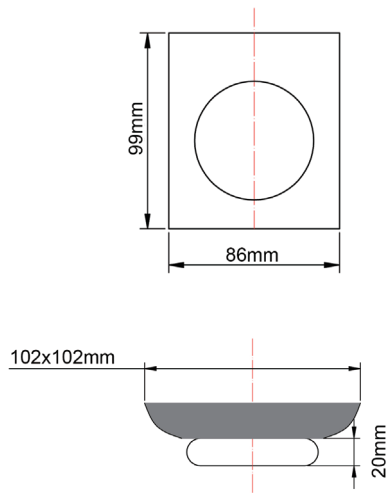

AU Series Soap Dish

SKU: 8006.TR

www.aquaperla.com.au

SPECIFICATION

Accessory Type 300mm Hand Towel Ring

Color Availability: 2 Colors

Material: Zinc-alloy + Brass

Dimension: 102mmL x 102mmH

Disclaimer: Products in this specification manual must by regulation, be installed by licensed and registered trade people. The manufacturer/ distributor reserves the right to vary specifications or delete models from their range without prior notification. Dimensions are nominal measurements only. Dimensions and set-outs listed are correct at time of publication however the manufacturer/ distributor takes no responsibility for printing errors.