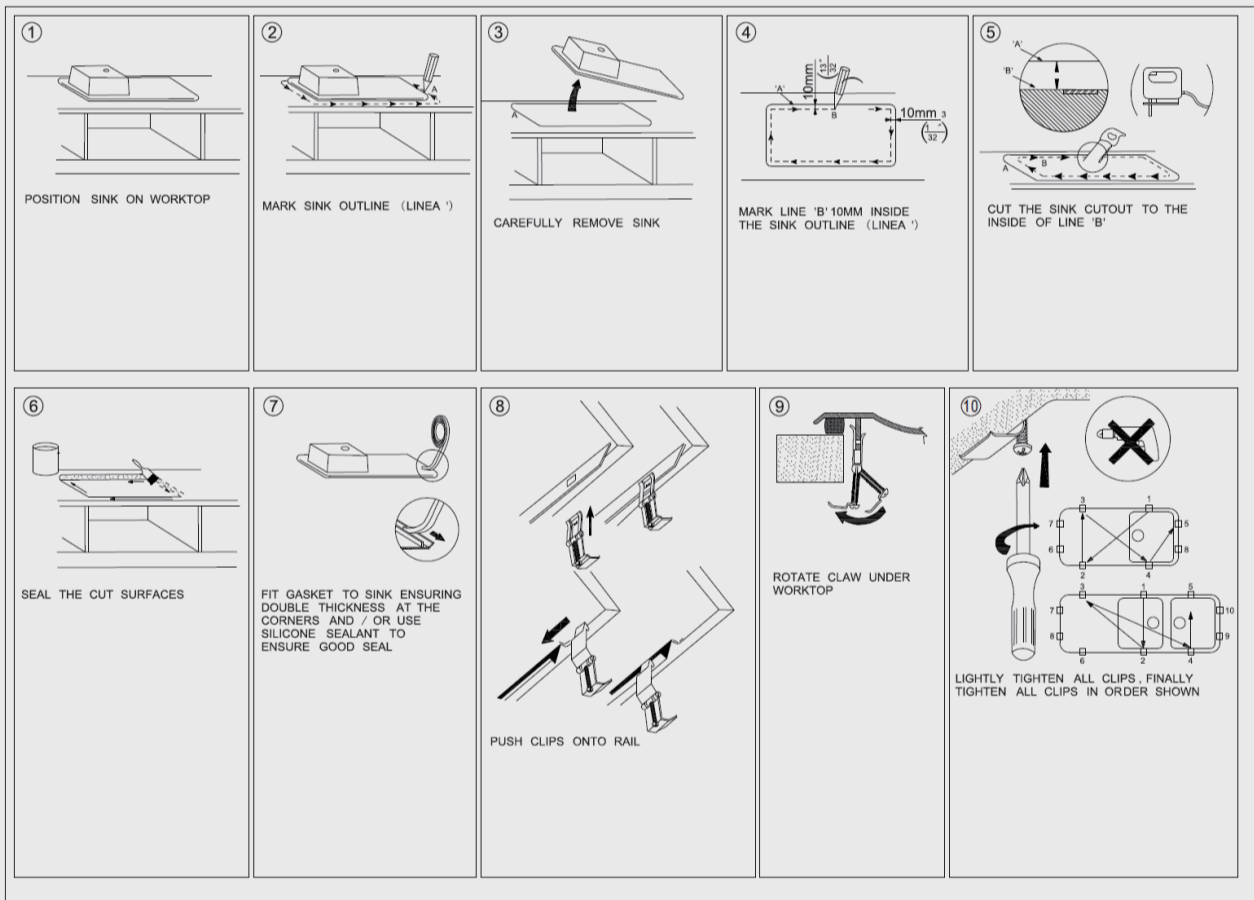

Stainless Steel Kitchen Sink

SKU: TWMPS740

www.aquaperla.com.au

SPECIFICATION

Color Availability: Chrome

Material: Stainless Steel

Dimension: 740mmL x 440mmW x 200mmH

Weight: 13.0KG

Package Size: 790*490*250 mm

Spec.: Stainless Steel Kitchen Sink

Installation: Drop-in / Top / Under-mount

Instructions for Top Mounted Sinks

Instructions for Under Mounted Sinks

CLEANING RECOMMENDATIONS

This product should not be cleaned with abrasive materials. Damage caused by any improper treatment is not covered by the product warranty - refer to Warranty Conditions on our website: www.aquaperla.com.au