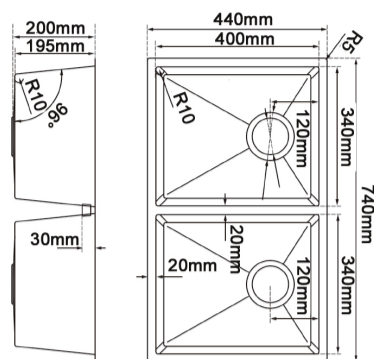

Stainless Steel Kitchen Sink

SKU: TWMPS740

www.aquaperla.com.au

SPECIFICATION

Color Availability: Chrome

Material: Stainless Steel

Dimension: 740mmL x 440mmW x 200mmH

Weight: 13.0KG

Package Size: 790*490*250 mm

Spec.: Stainless Steel Kitchen Sink

Installation: Drop-in / Top / Under-mount

Instructions for Top Mounted Sinks

Instructions for Under Mounted Sinks

CLEANING RECOMMENDATIONS

This product should not be cleaned with abrasive materials. Damage caused by any improper treatment is not covered by the product warranty - refer to Warranty Conditions on our website: www.aquaperla.com.au

Disclaimer: Products in this specification manual must by regulation, be installed by licensed and registered trade people. The manufacturer/ distributor reserves the right to vary specifications or delete models from their range without prior notification. Dimensions are nominal measurements only. Dimensions and set-outs listed are correct at time of publication however the manufacturer/ distributor takes no responsibility for printing errors.