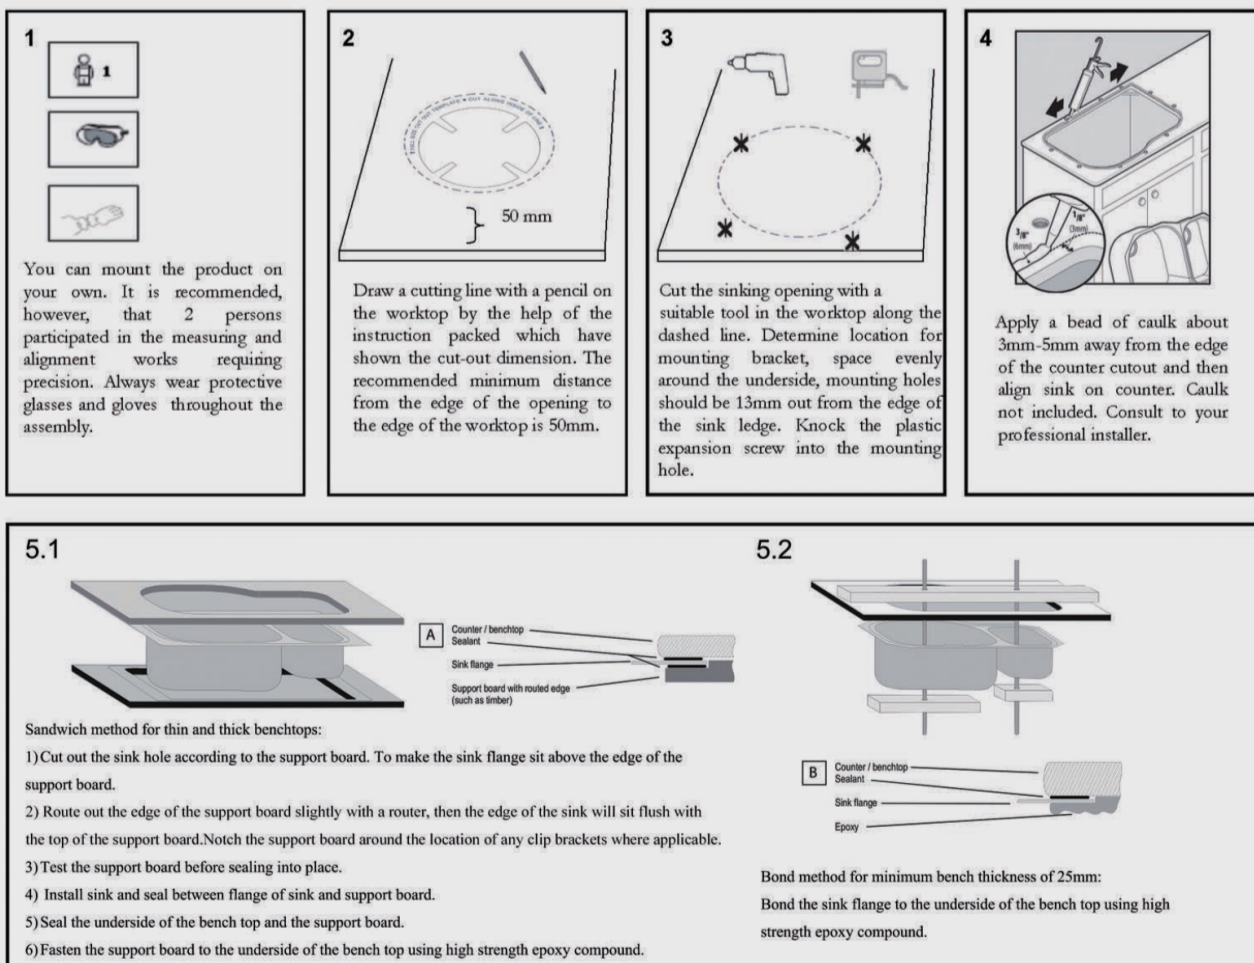

Package Size: 790*490*250 mm

Spec.: Stainless Steel Kitchen Sink

Installation: Drop-in / Top / Under-mount

Instructions for Top Mounted Sinks

Instructions for Under Mounted Sinks

CLEANING RECOMMENDATIONS

This product should not be cleaned with abrasive materials. Damage caused by any improper treatment is not covered by the product warranty - refer to Warranty Conditions on our website: www.aquaperla.com.au