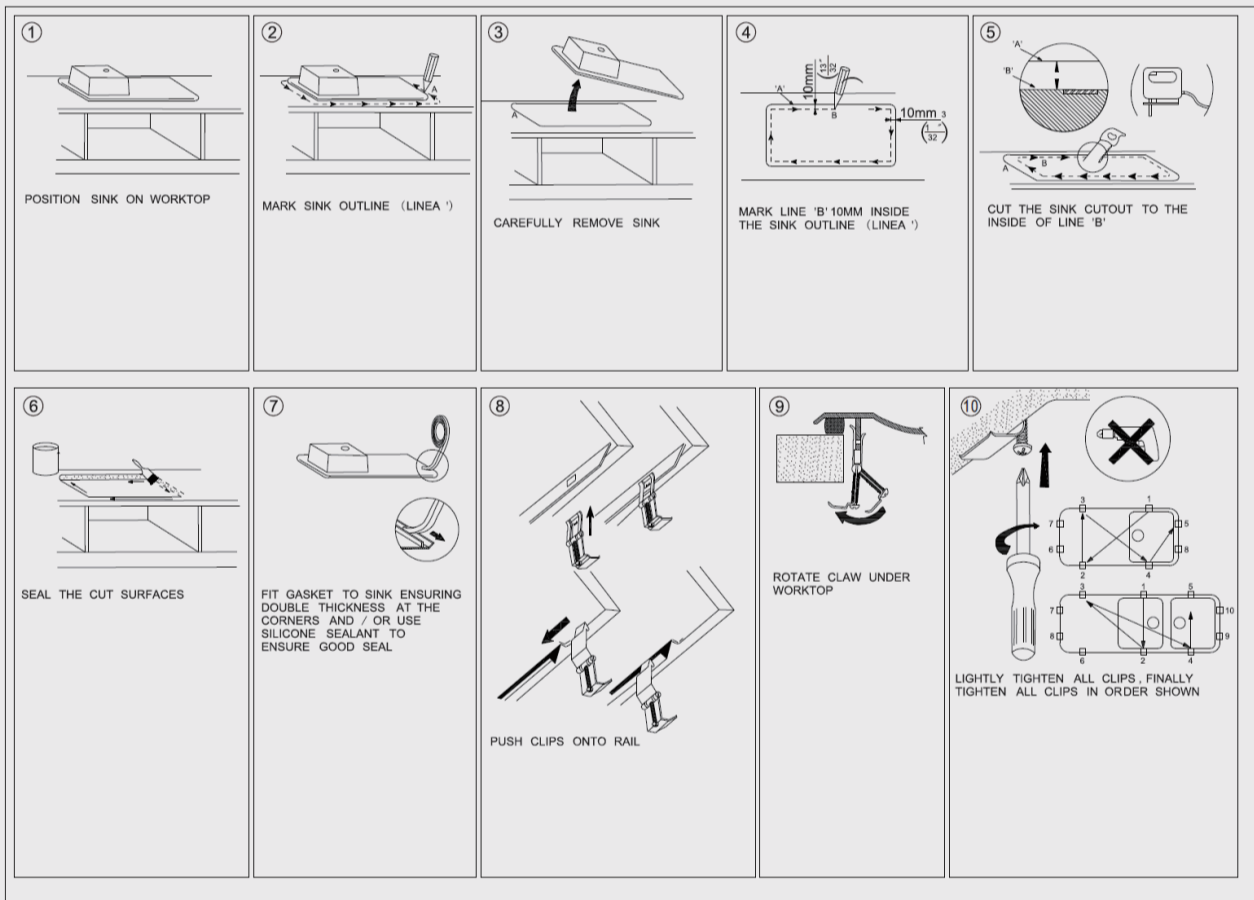

## SPECIFICATION

Color Availability: White / Black / Grey

Material: Granite

Dimension: 1160mmL x 500mmW x 210mm

Weight: 20.50KG

Package Size: 1260\*600\*310 mm

Spec.: Arete Stone Kitchen Sink

Installation: Top / Flush / Under-mount

## Instructions for Top Mounted Sinks