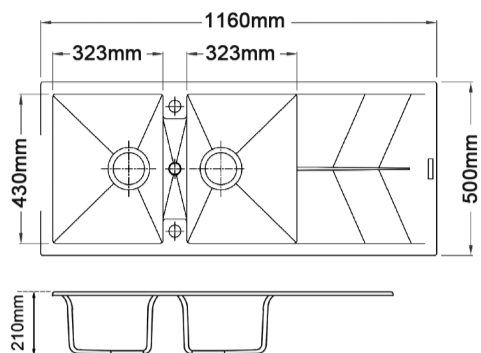

Arete Stone Kitchen Sink

SKU: TWMD-200J / TWMD-200JW / TWMD-200JG

www.aquaperla.com.au

SPECIFICATION

Color Availability: White / Black / Grey

Material: Granite

Dimension: 1160mmL x 500mmW x 210mm

Weight: 20.50KG

Package Size: 1260*600*310 mm

Spec.: Arete Stone Kitchen Sink

Installation: Top / Flush / Under-mount