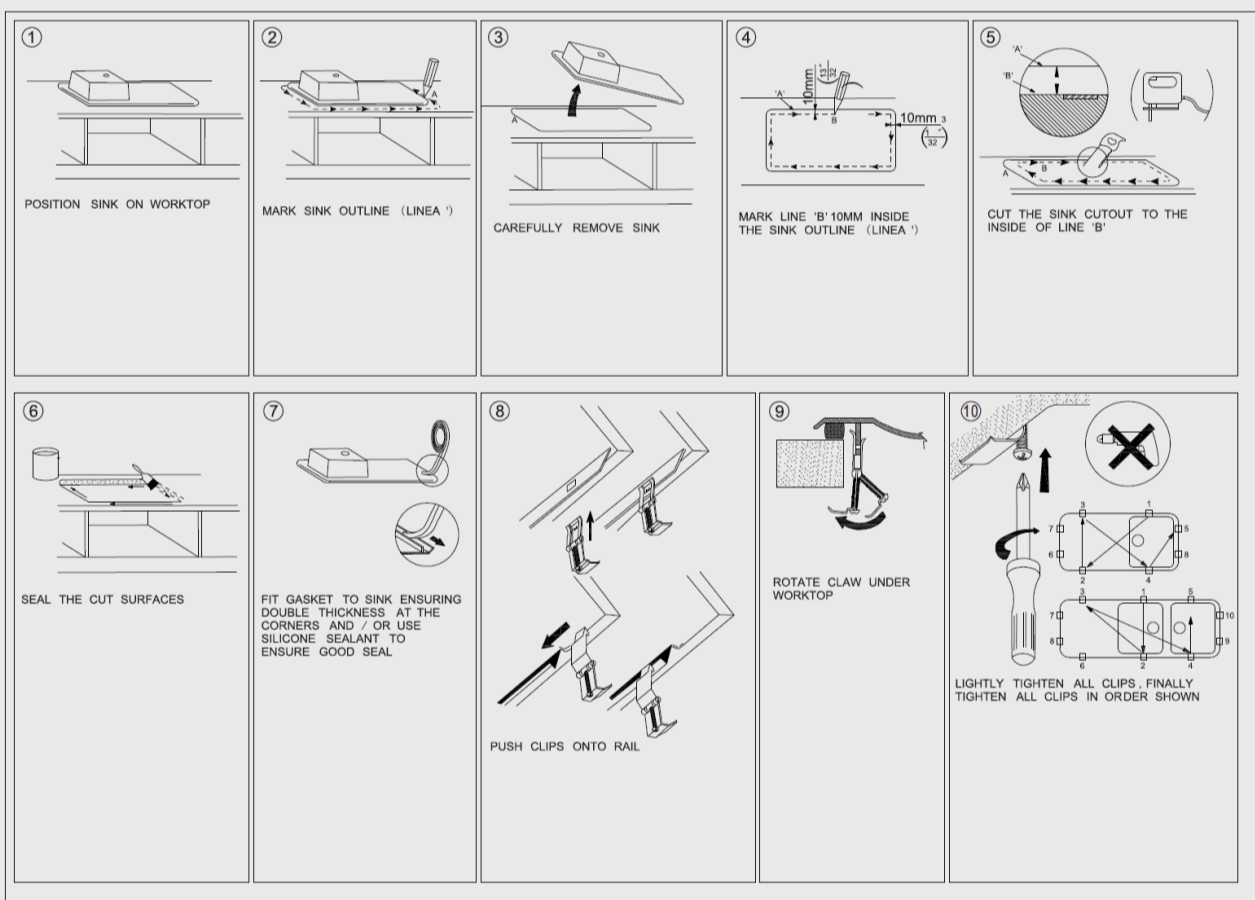

Arete Stone Kitchen Sink

SKU: TWMD-100 / TWMD-100W / TWMD-100G

www.aquaperla.com.au

SPECIFICATION

Color Availability: White / Black / Grey

Material: Granite

Dimension: 860mmL x 500mmW x 205mm

Weight: 19.30KG

Package Size: 960*600*310 mm

Spec.: Arete Stone Kitchen Sink

Installation: Top / Flush / Under-mount

Instructions for Top Mounted Sinks

Instructions for Under Mounted Sinks

CLEANING RECOMMENDATIONS

This product should not be cleaned with abrasive materials. Damage caused by any improper treatment is not covered by the product warranty - refer to Warranty Conditions on our website: www.aquaperla.com.au