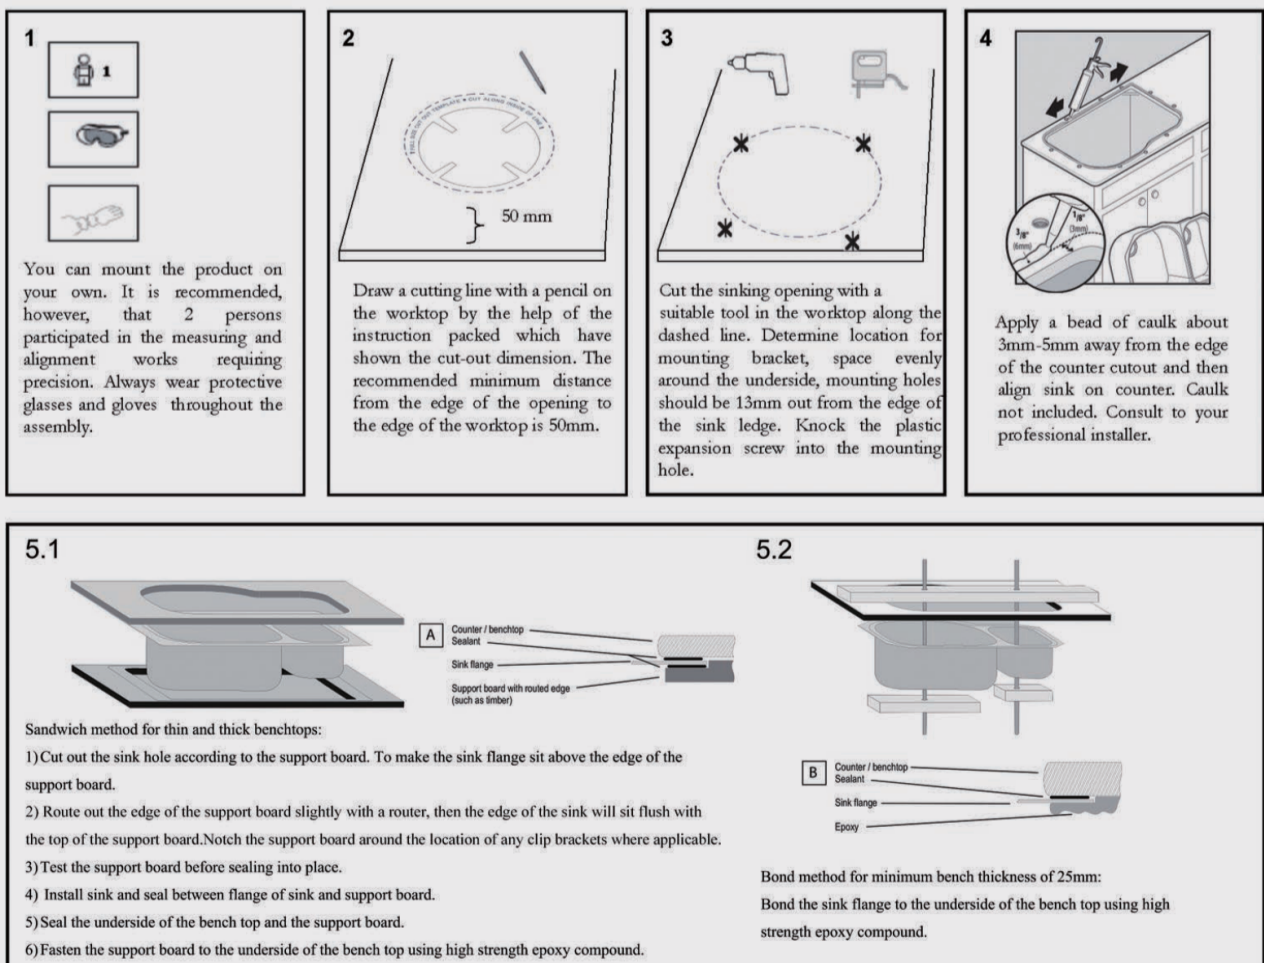

Package Size: 960*600*310 mm

Spec.: Arete Stone Kitchen Sink

Installation: Top / Flush / Under-mount

Instructions for Top Mounted Sinks

Instructions for Under Mounted Sinks

CLEANING RECOMMENDATIONS

This product should not be cleaned with abrasive materials. Damage caused by any improper treatment is not covered by the product warranty - refer to Warranty Conditions on our website: www.aquaperla.com.au