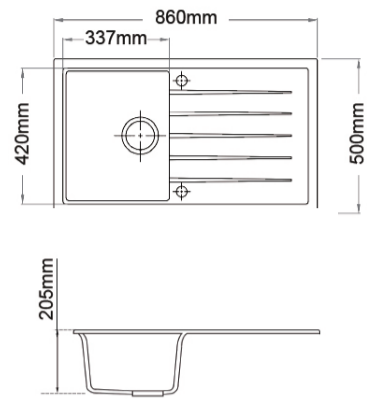

Arete Stone Kitchen Sink

SKU: TWMD-100 / TWMD-100W / TWMD-100G

www.aquaperla.com.au

SPECIFICATION

Color Availability: White / Black / Grey

Material: Granite

Dimension: 860mmL x 500mmW x 205mm

Weight: 19.30KG

Package Size: 960*600*310 mm

Spec.: Arete Stone Kitchen Sink

Installation: Top / Flush / Under-mount

Instructions for Top Mounted Sinks

Instructions for Under Mounted Sinks

CLEANING RECOMMENDATIONS

This product should not be cleaned with abrasive materials. Damage caused by any improper treatment is not covered by the product warranty - refer to Warranty Conditions on our website: www.aquaperla.com.au

Disclaimer: Products in this specification manual must by regulation, be installed by licensed and registered trade people. The manufacturer/ distributor reserves the right to vary specifications or delete models from their range without prior notification. Dimensions are nominal measurements only. Dimensions and set-outs listed are correct at time of publication however the manufacturer/ distributor takes no responsibility for printing errors.