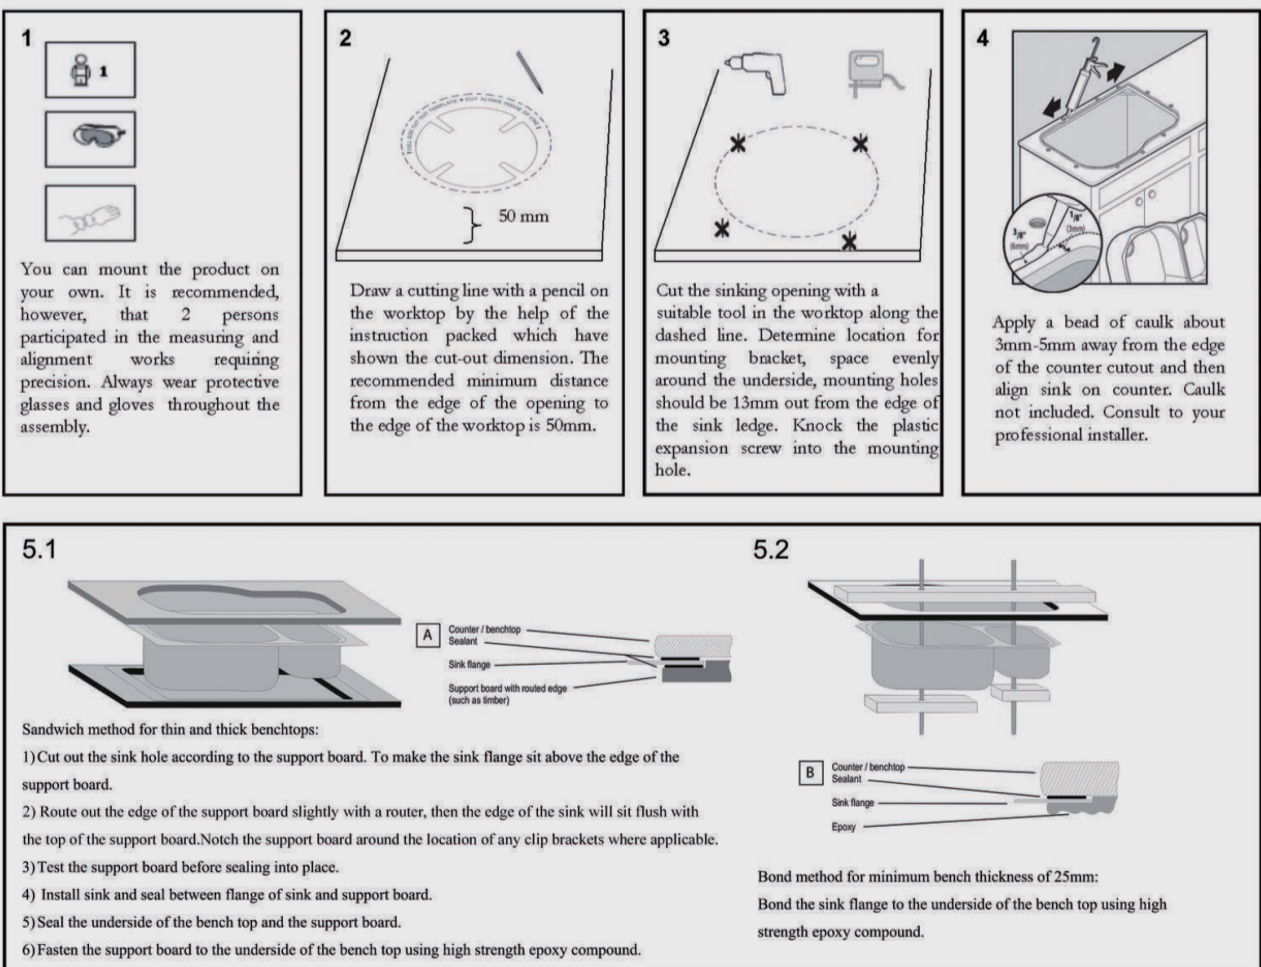

Weight: 17.30KG

Package Size: 1220*520*310 mm

Spec.: Stainless Steel Kitchen Sink

Installation: Drop-in / Flush / Under-mount

Instructions for Top Mounted Sinks

Instructions for Under Mounted Sinks

CLEANING RECOMMENDATIONS