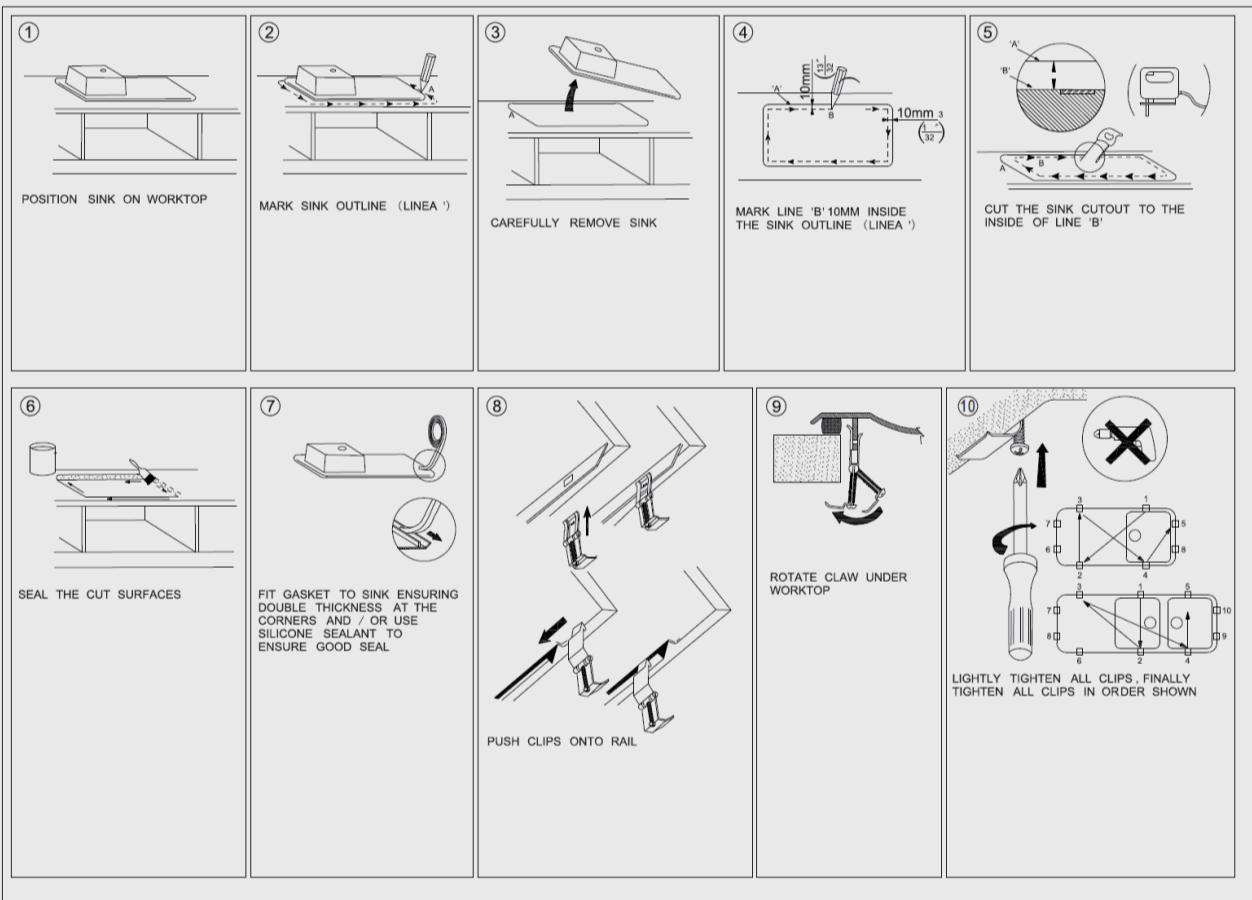

Stainless Steel Kitchen Sink

SKU: TWM9 / TWM9G / TWM9B

www.aquaperla.com.au

SPECIFICATION

Color Availability: Chrome / Brushed Brass / Gun Metal Grey

Material: Stainless Steel

Dimension: 1160mmL x 460mmW x 230mmH

Weight: 17.30KG

Package Size: 1220*520*310 mm

Spec.: Stainless Steel Kitchen Sink

Installation: Drop-in / Flush / Under-mount

Instructions for Top Mounted Sinks

Instructions for Under Mounted Sinks

CLEANING RECOMMENDATIONS