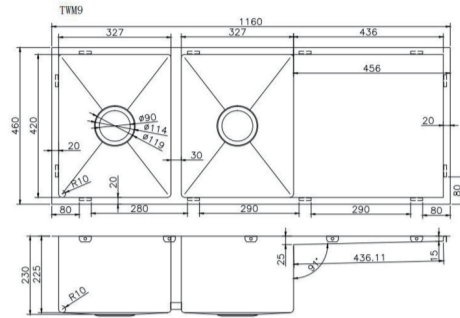

Stainless Steel Kitchen Sink

SKU: TWM9 / TWM9G / TWM9B

www.aquaperla.com.au

SPECIFICATION

Color Availability: Chrome / Brushed Brass / Gun Metal Grey

Material: Stainless Steel

Dimension: 1160mmL x 460mmW x 230mmH

Weight: 17.30KG

Package Size: 1220*520*310 mm

Spec.: Stainless Steel Kitchen Sink

Installation: Drop-in / Flush / Under-mount

Instructions for Top Mounted Sinks

Instructions for Under Mounted Sinks

CLEANING RECOMMENDATIONS

Disclaimer: Products in this specification manual must by regulation, be installed by licensed and registered trade people. The manufacturer/ distributor reserves the right to vary specifications or delete models from their range without prior notification. Dimensions are nominal measurements only. Dimensions and set-outs listed are correct at time of publication however the manufacturer/ distributor takes no responsibility for printing errors.