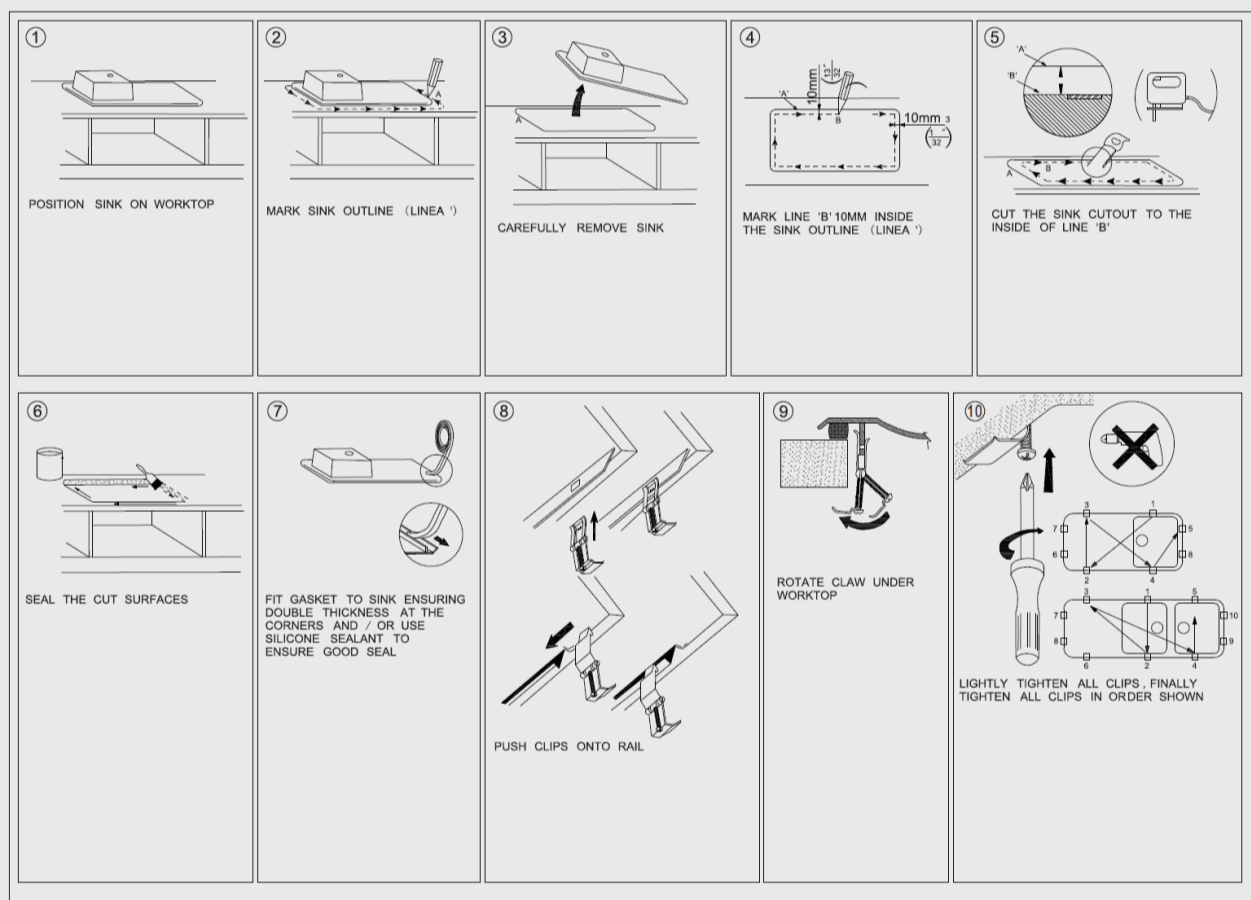

Stainless Steel Kitchen Sink

SKU: TWM9.2

www.aquaperla.com.au

SPECIFICATION

Color Availability: Chrome

Material: Stainless Steel

Dimension: 1160mmL x 460mmW x 230mmH

Weight: 17.30KG

Package Size: 1220*520*310 mm

Spec.: Stainless Steel Kitchen Sink

Installation: Drop-in / Flush / Under-mount

Instructions for Top Mounted Sinks

Instructions for Under Mounted Sinks

CLEANING RECOMMENDATIONS