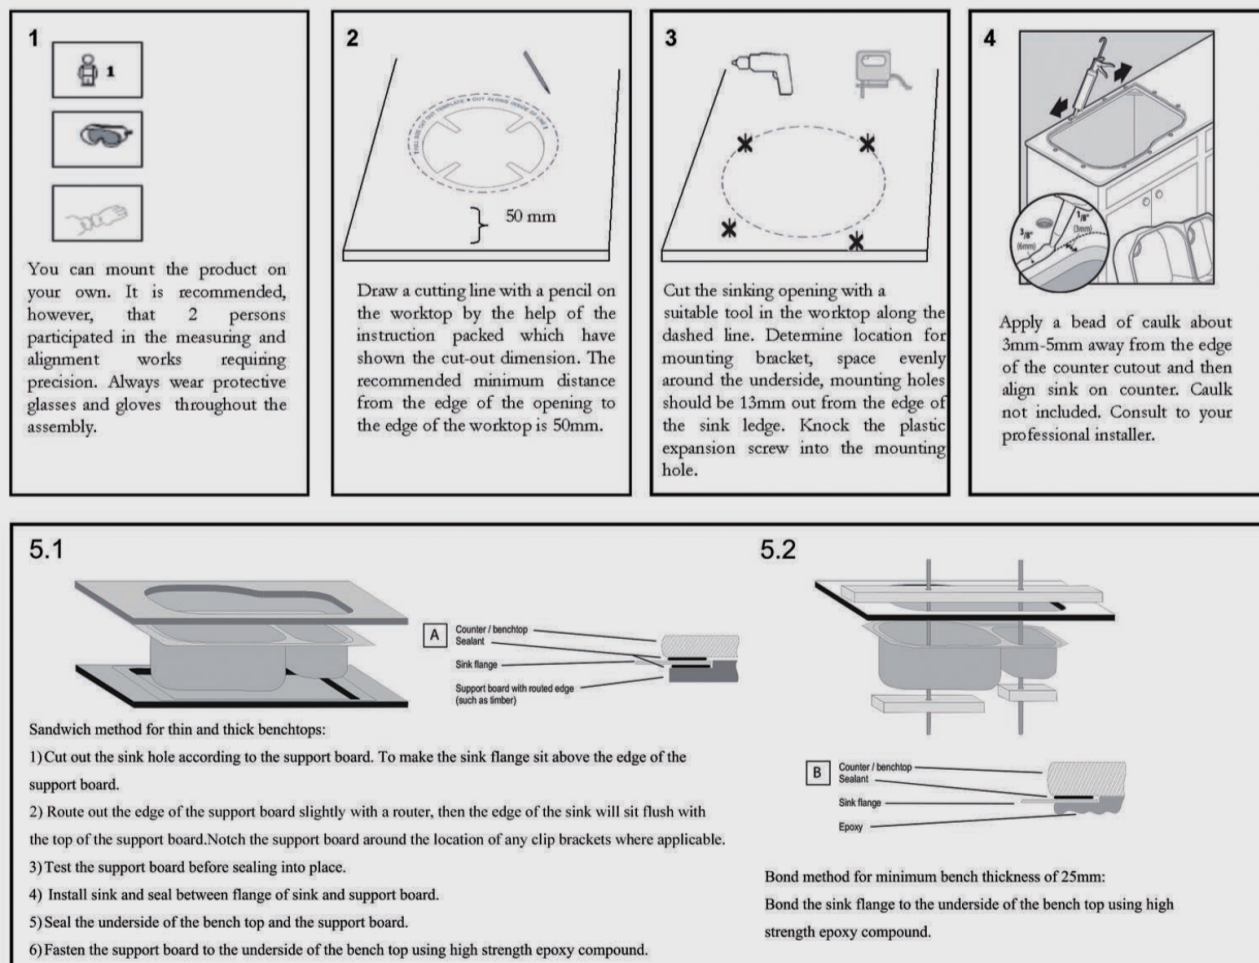

Package Size: 1220*520*310 mm

Spec.: Stainless Steel Kitchen Sink

Installation: Drop-in / Flush / Under-mount

Instructions for Top Mounted Sinks

Instructions for Under Mounted Sinks

CLEANING RECOMMENDATIONS