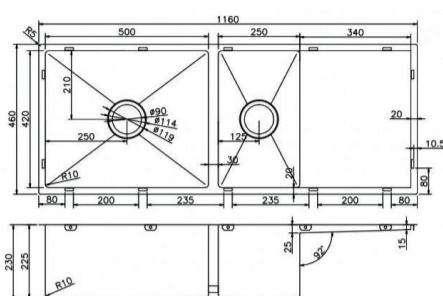

Stainless Steel Kitchen Sink

SKU: TWM9.2

www.aquaperla.com.au

SPECIFICATION

Color Availability: Chrome

Material: Stainless Steel

Dimension: 1160mmL x 460mmW x 230mmH

Weight: 17.30KG

Package Size: 1220*520*310 mm

Spec.: Stainless Steel Kitchen Sink

Installation: Drop-in / Flush / Under-mount

Instructions for Top Mounted Sinks

Instructions for Under Mounted Sinks

CLEANING RECOMMENDATIONS

Disclaimer: Products in this specification manual must by regulation, be installed by licensed and registered trade people. The manufacturer/ distributor reserves the right to vary specifications or delete models from their range without prior notification. Dimensions are nominal measurements only. Dimensions and set-outs listed are correct at time of publication however the manufacturer/ distributor takes no responsibility for printing errors.