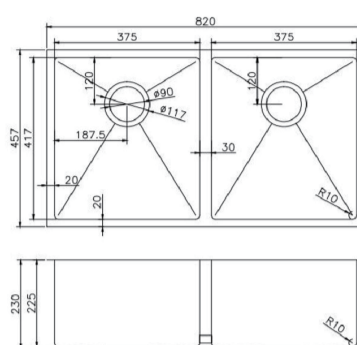

Stainless Steel Kitchen Sink

SKU: TWM7 / TWM7G / TWM7B

www.aquaperla.com.au

SPECIFICATION

Color Availability: Chrome / Brushed Brass / Gun Metal Grey

Material: Stainless Steel

Dimension: 820mmL x 457mmW x 230mmH

Weight: 15.9KG

Package Size: 880*520*310 mm

Spec.: Stainless Steel Kitchen Sink

Installation: Drop-in / Flush / Under-mount

Instructions for Top Mounted Sinks

Instructions for Under Mounted Sinks

CLEANING RECOMMENDATIONS

Disclaimer: Products in this specification manual must by regulation, be installed by licensed and registered trade people. The manufacturer/ distributor reserves the right to vary specifications or delete models from their range without prior notification. Dimensions are nominal measurements only. Dimensions and set-outs listed are correct at time of publication however the manufacturer/ distributor takes no responsibility for printing errors.