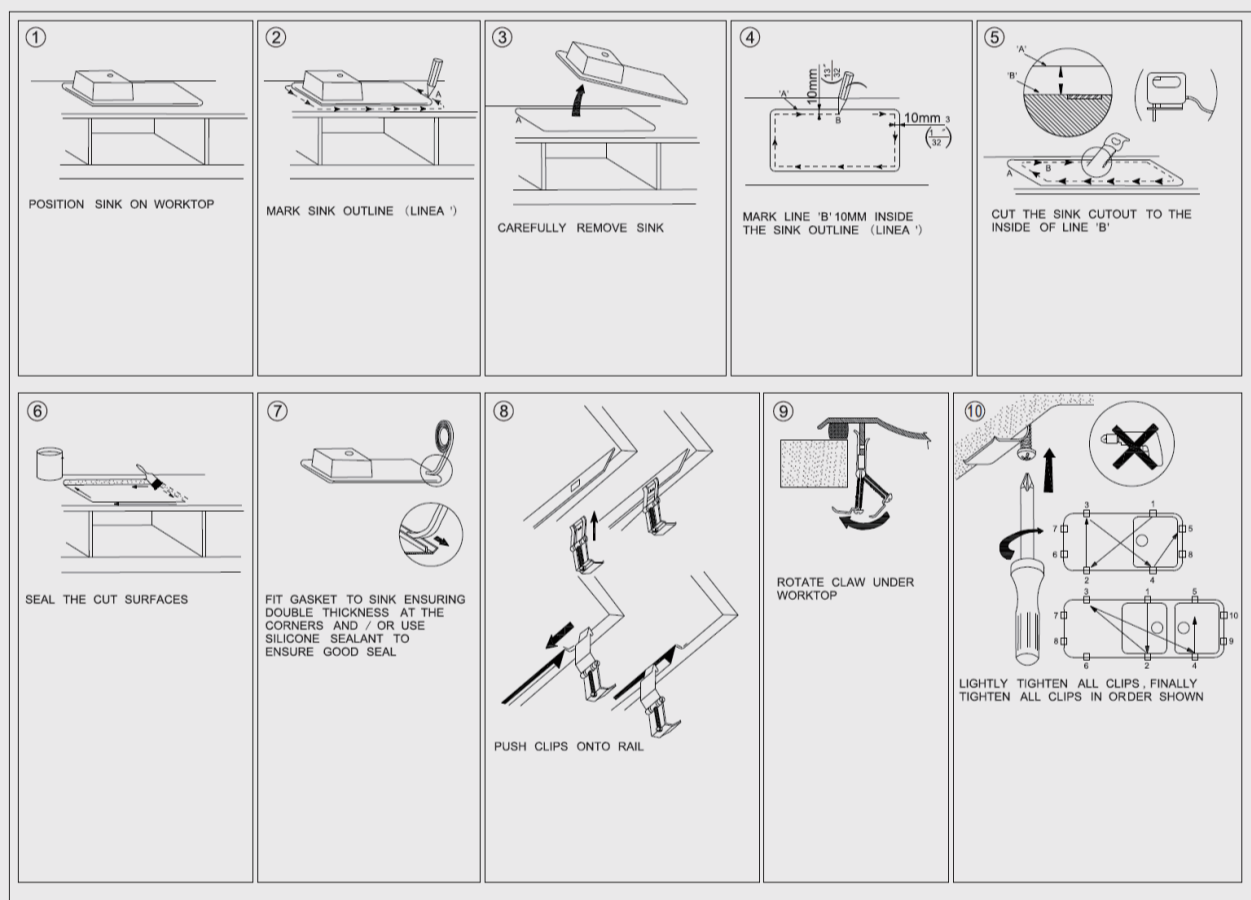

Stainless Steel Kitchen Sink

SKU: TWM7 / TWM7G / TWM7B

www.aquaperla.com.au

SPECIFICATION

Color Availability: Chrome / Brushed Brass / Gun Metal Grey

Material: Stainless Steel

Dimension: 820mmL x 457mmW x 230mmH

Weight: 15.9KG

Package Size: 880*520*310 mm

Spec.: Stainless Steel Kitchen Sink

Installation: Drop-in / Flush / Under-mount

Instructions for Top Mounted Sinks

Instructions for Under Mounted Sinks

CLEANING RECOMMENDATIONS