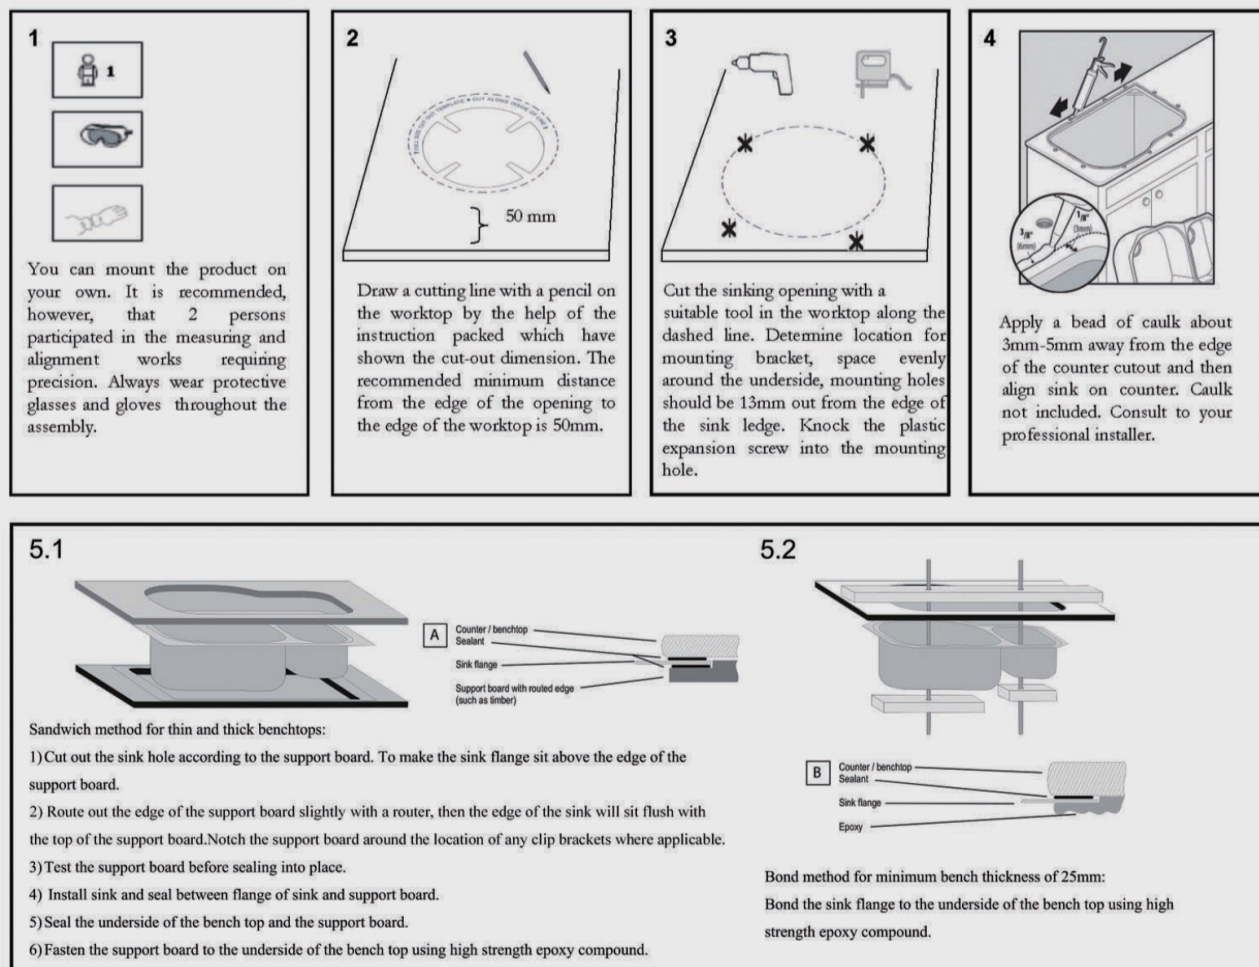

Weight: 15.9KG

Package Size: 880*520*310 mm

Spec.: Stainless Steel Kitchen Sink

Installation: Drop-in / Flush / Under-mount

Instructions for Top Mounted Sinks

Instructions for Under Mounted Sinks

CLEANING RECOMMENDATIONS