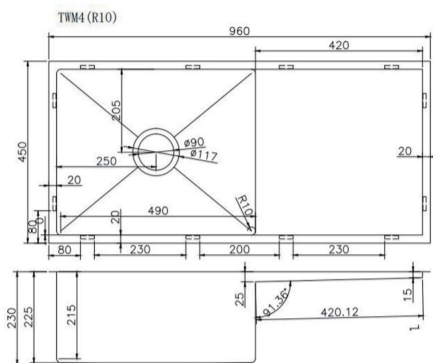

Stainless Steel Kitchen Sink

SKU: TWM4 / TWM4G / TWM4B

www.aquaperla.com.au

SPECIFICATION

Color Availability: Chrome / Brushed Brass / Gun Metal Grey

Material: Stainless Steel

Dimension: 960mmL x 450mmW x 230mmH

Weight: 13.40KG

Package Size: 1010*510*300 mm

Spec.: Stainless Steel Kitchen Sink

Installation: Drop-in / Flush / Under-mount

Instructions for Top Mounted Sinks

Instructions for Under Mounted Sinks

CLEANING RECOMMENDATIONS

Disclaimer: Products in this specification manual must by regulation, be installed by licensed and registered trade people. The manufacturer/ distributor reserves the right to vary specifications or delete models from their range without prior notification. Dimensions are nominal measurements only. Dimensions and set-outs listed are correct at time of publication however the manufacturer/ distributor takes no responsibility for printing errors.