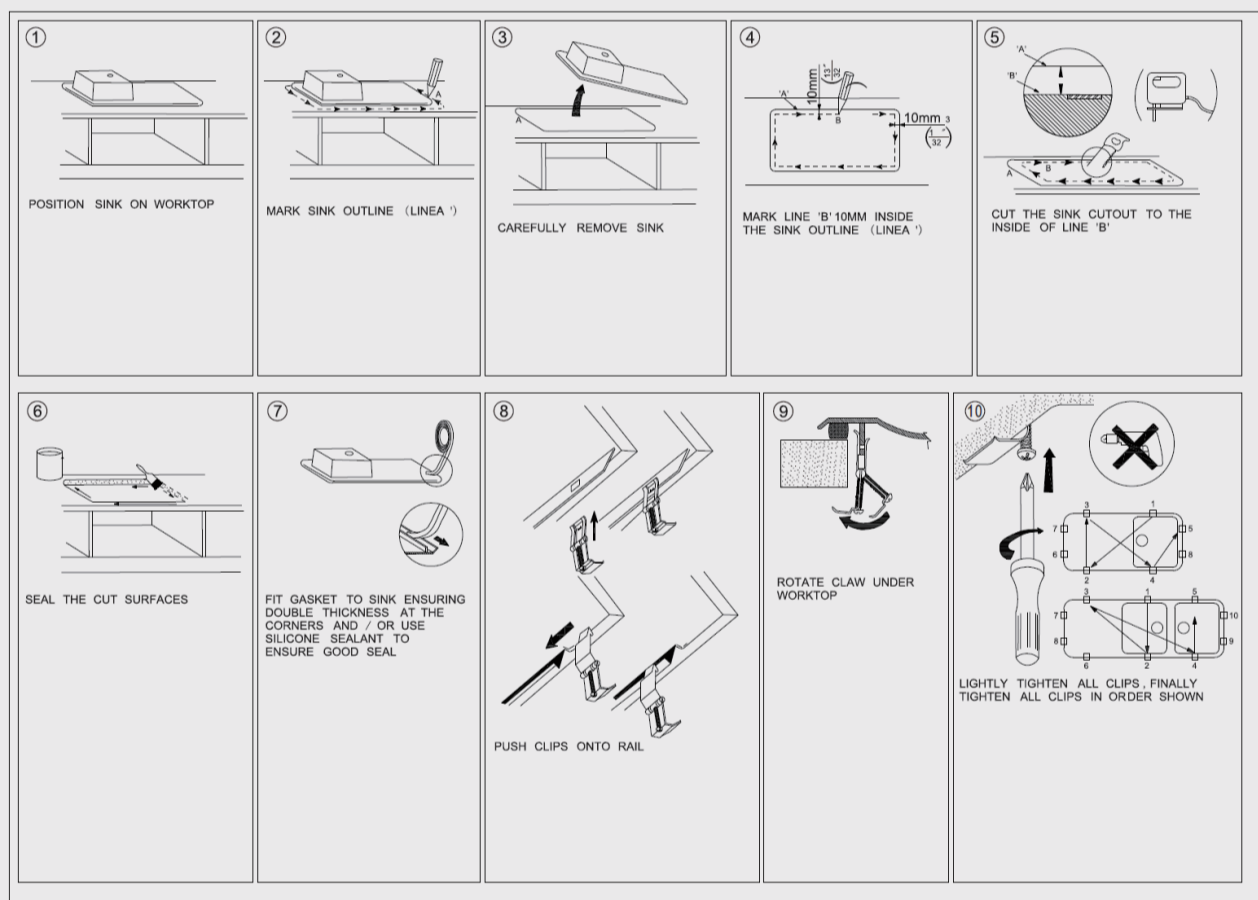

Stainless Steel Kitchen Sink

SKU: TWM4 / TWM4G / TWM4B

www.aquaperla.com.au

SPECIFICATION

Color Availability: Chrome / Brushed Brass / Gun Metal Grey

Material: Stainless Steel

Dimension: 960mmL x 450mmW x 230mmH

Weight: 13.40KG

Package Size: 1010*510*300 mm

Spec.: Stainless Steel Kitchen Sink

Installation: Drop-in / Flush / Under-mount

Instructions for Top Mounted Sinks

Instructions for Under Mounted Sinks

CLEANING RECOMMENDATIONS