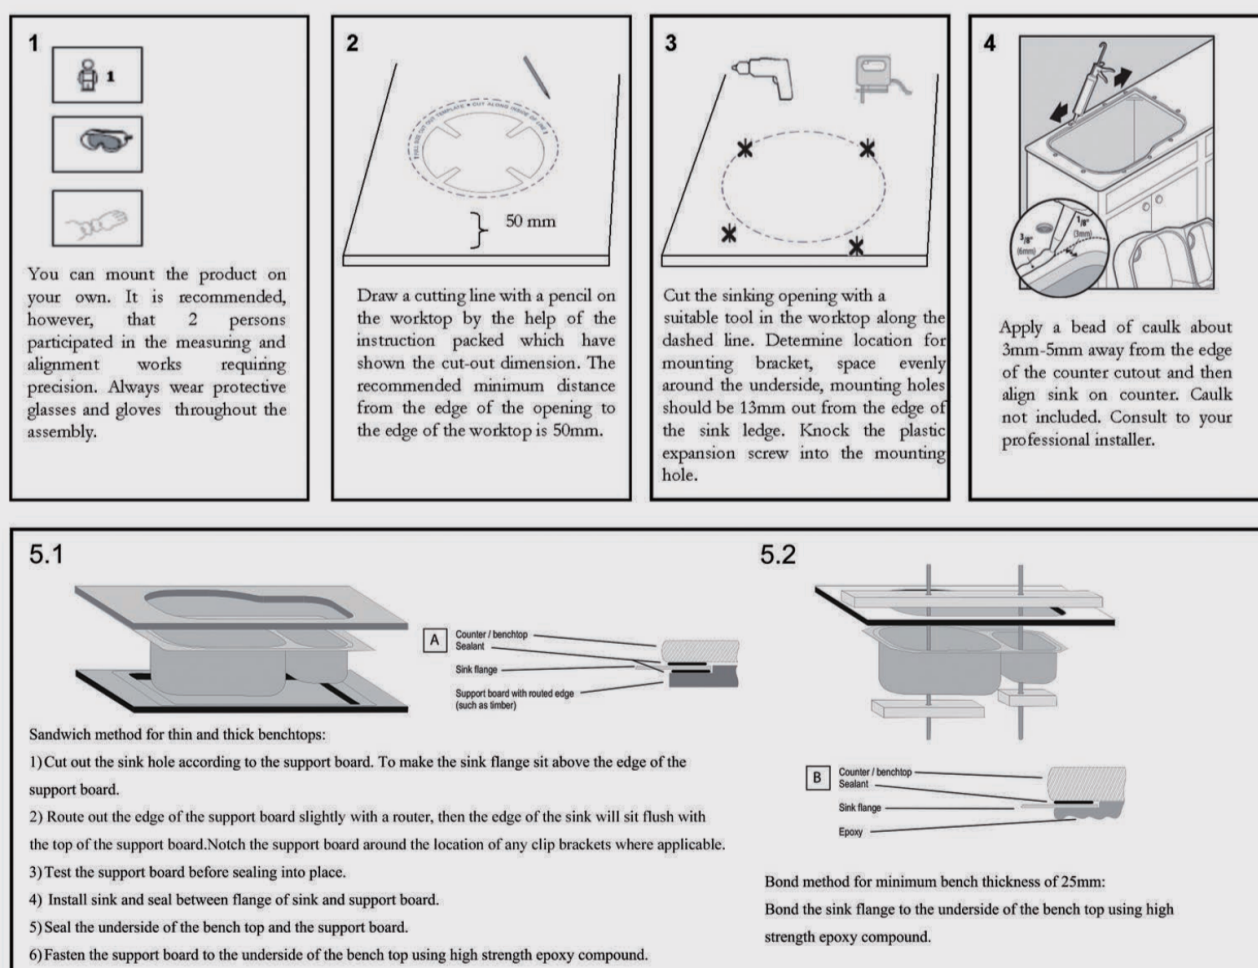

Weight: 13.40KG

Package Size: 1010*510*300 mm

Spec.: Stainless Steel Kitchen Sink

Installation: Drop-in / Flush / Under-mount

Instructions for Top Mounted Sinks

Instructions for Under Mounted Sinks

CLEANING RECOMMENDATIONS