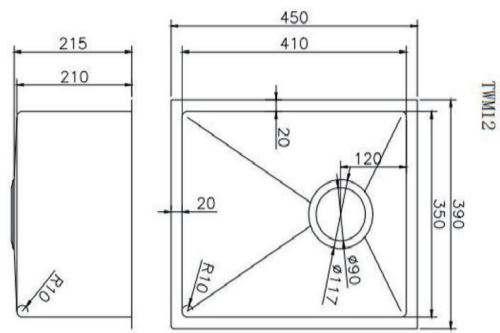

Stainless Steel Kitchen Sink

SKU: TWM12 / TWM12G / TWM12B

www.aquaperla.com.au

SPECIFICATION

Color Availability: Chrome / Brushed Brass / Gun Metal Grey

Material: Stainless Steel

Dimension: 390mmL x 450mmW x 215mmH

Weight: 7.50KG

Package Size: 440*500*270 mm

Spec.: Stainless Steel Kitchen Sink

Installation: Drop-in / Top / Flush / Under-mount

Instructions for Top Mounted Sinks

Instructions for Under Mounted Sinks

CLEANING RECOMMENDATIONS

Disclaimer: Products in this specification manual must by regulation, be installed by licensed and registered trade people. The manufacturer/ distributor reserves the right to vary specifications or delete models from their range without prior notification. Dimensions are nominal measurements only. Dimensions and set-outs listed are correct at time of publication however the manufacturer/ distributor takes no responsibility for printing errors.