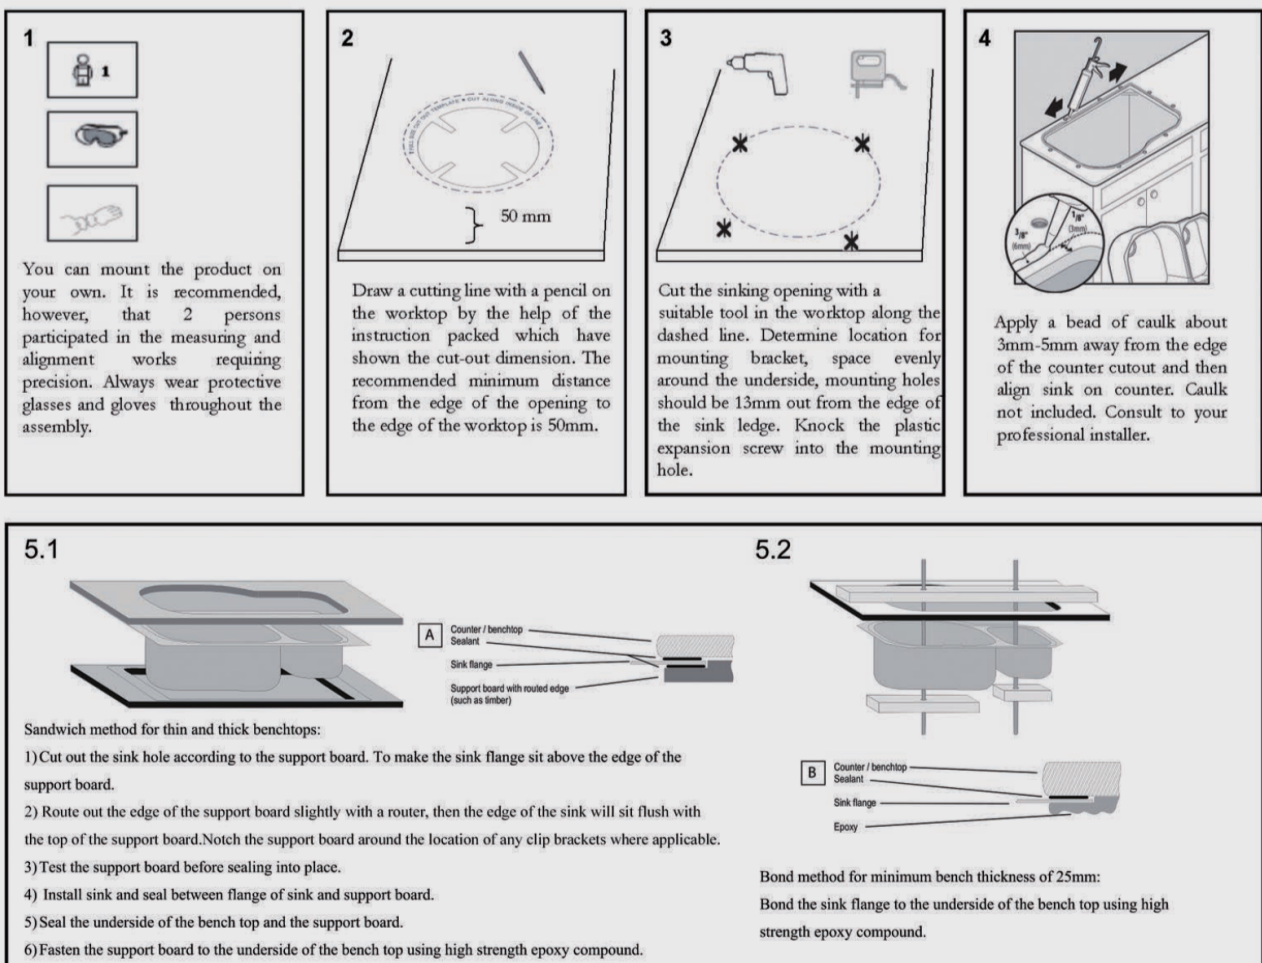

Weight: 7.50KG

Package Size: 440*500*270 mm

Spec.: Stainless Steel Kitchen Sink

Installation: Drop-in / Top / Flush / Under-mount

Instructions for Top Mounted Sinks

Instructions for Under Mounted Sinks

CLEANING RECOMMENDATIONS