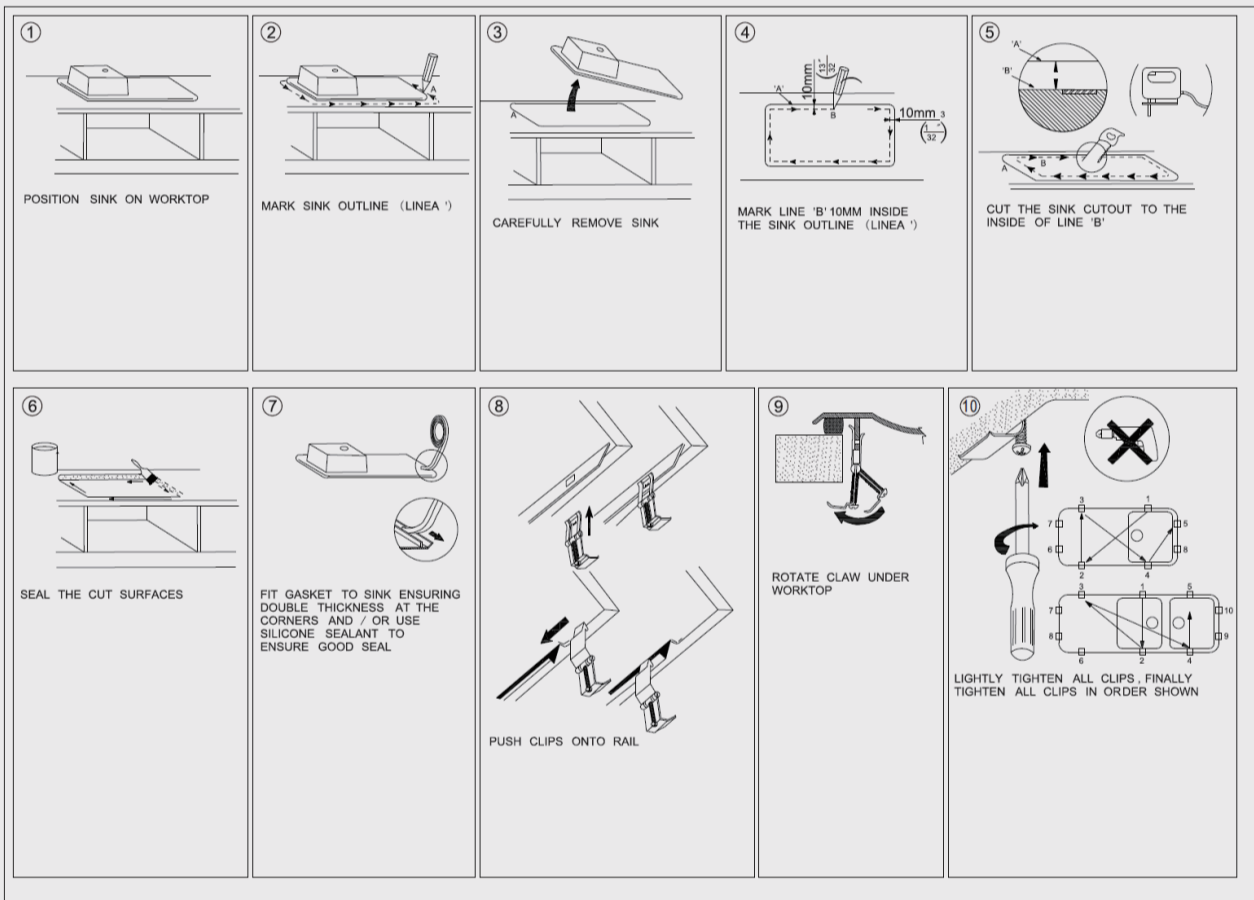

Stainless Steel Kitchen Sink

SKU: TWM12 / TWM12G / TWM12B

www.aquaperla.com.au

SPECIFICATION

Color Availability: Chrome / Brushed Brass / Gun Metal Grey

Material: Stainless Steel

Dimension: 390mmL x 450mmW x 215mmH

Weight: 7.50KG

Package Size: 440*500*270 mm

Spec.: Stainless Steel Kitchen Sink

Installation: Drop-in / Top / Flush / Under-mount

Instructions for Top Mounted Sinks

Instructions for Under Mounted Sinks

CLEANING RECOMMENDATIONS