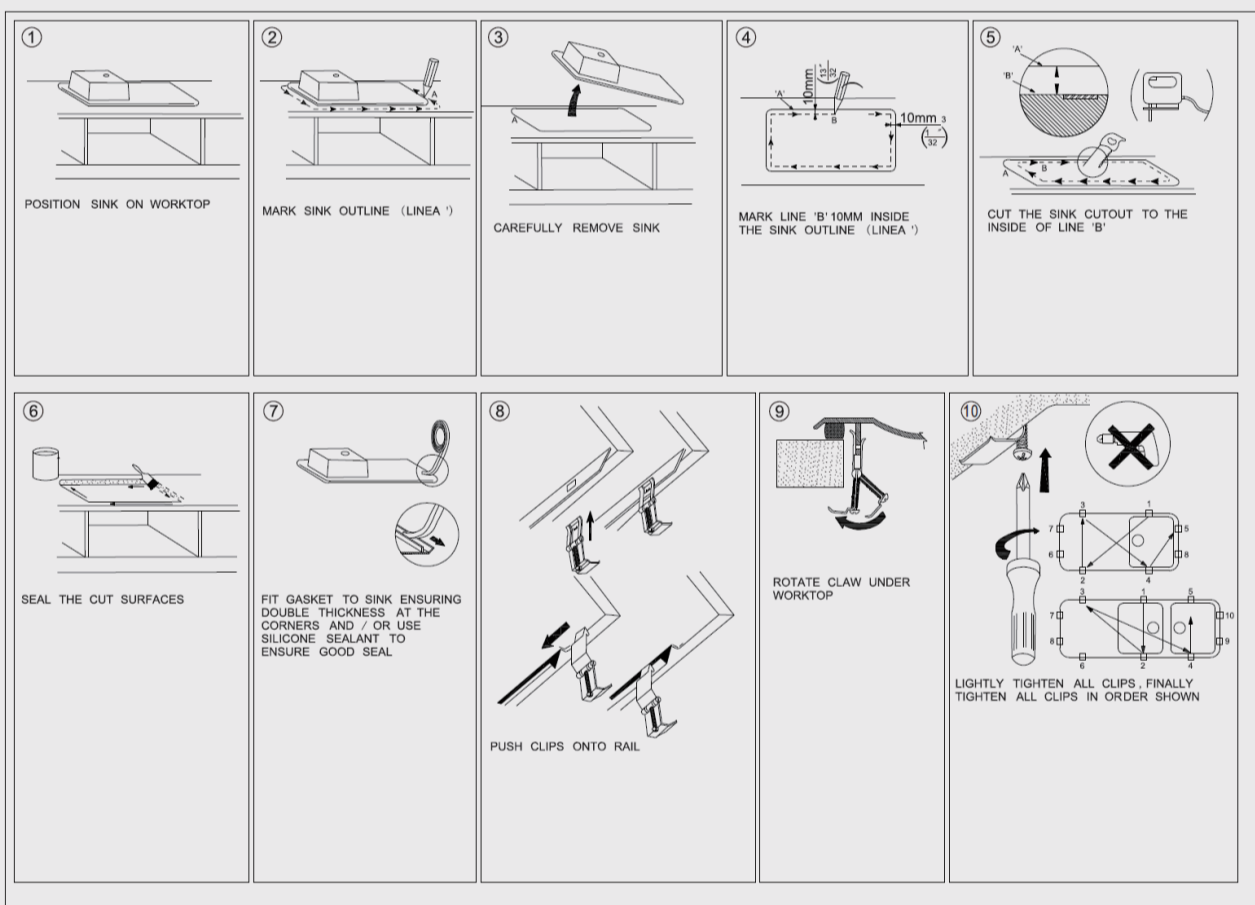

## SPECIFICATION

Color Availability: White / Black

Material: Granite

Dimension: 430mmL x 460mmW x 200mm

Weight: 10.50KG

Package Size: 530\*560\*300 mm

Spec.: Arete Stone Kitchen Sink

Installation: Top / Flush / Under-mount

## Instructions for Top Mounted Sinks