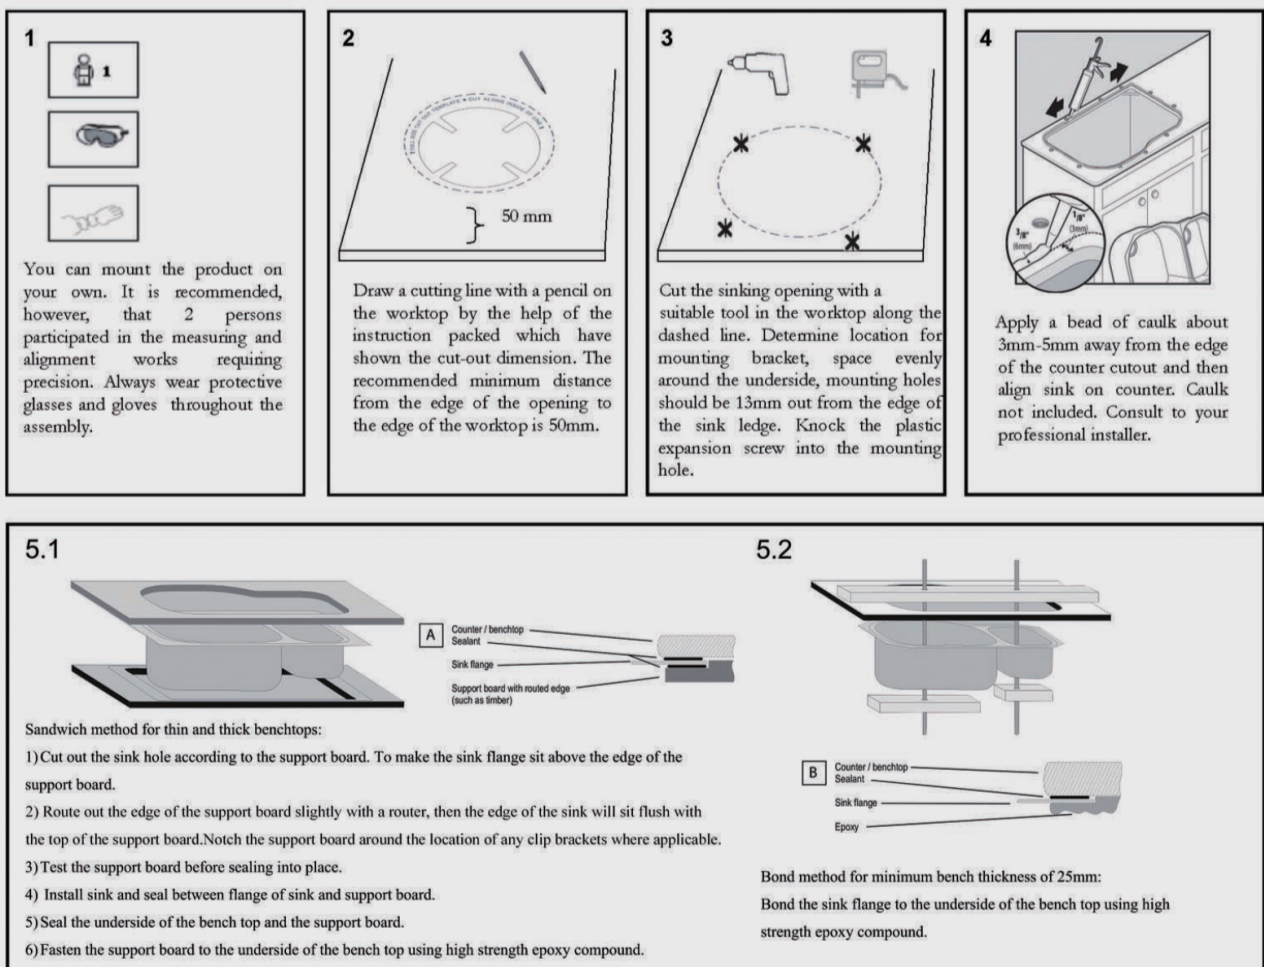

Instructions for Under Mounted Sinks

CLEANING RECOMMENDATIONS

This product should not be cleaned with abrasive materials. Damage caused by any improper treatment is not covered by the product warranty - refer to Warranty Conditions on our website: www.aquaperla.com.au

Disclaimer: Products in this specification manual must by regulation, be installed by licensed and registered trade people. The manufacturer/ distributor reserves the right to vary specifications or delete models from their range without prior notification. Dimensions are nominal measurements only. Dimensions and set-outs listed are correct at time of publication however the manufacturer/ distributor takes no responsibility for printing errors.