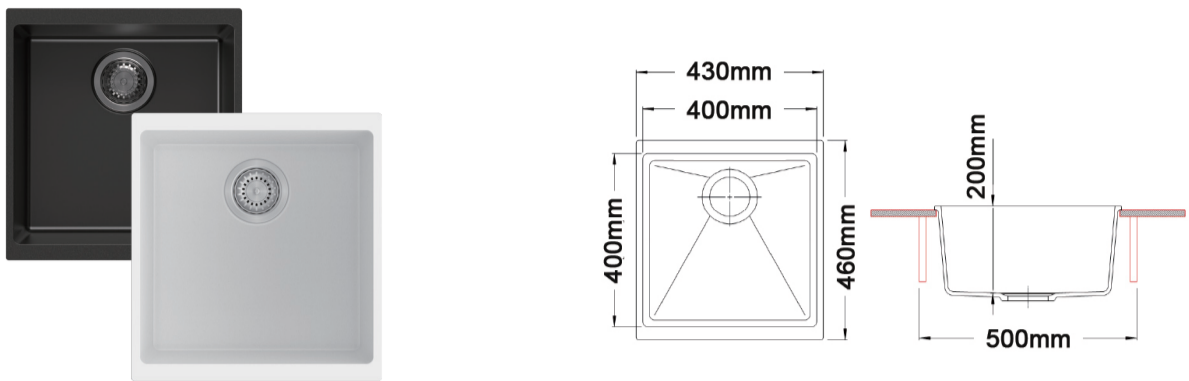

# Arete Stone Kitchen Sink

SKU: TWM-EN100M / TWM-EN100MW

www.aquaperla.com.au

## SPECIFICATION

Color Availability: White / Black

Material: Granite

Dimension: 430mmL x 460mmW x 200mm

Weight: 10.50KG

Package Size: 530\*560\*300 mm

Spec.: Arete Stone Kitchen Sink

Installation: Top / Flush / Under-mount