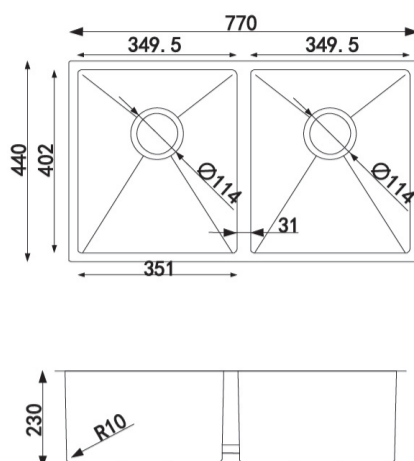

Stainless Steel Kitchen Sink

SKU: CH7744R.KS

www.aquaperla.com.au

SPECIFICATION

Color Availability: Chrome / Dark Grey

Material: Stainless Steel

Dimension: 770mmL x 440mmW x 230mmH

Weight: 9.50 KG

Package Size: 840*530*290 mm

Spec.: Stainless Steel Kitchen Sink

Installation: Flush / Under-mount