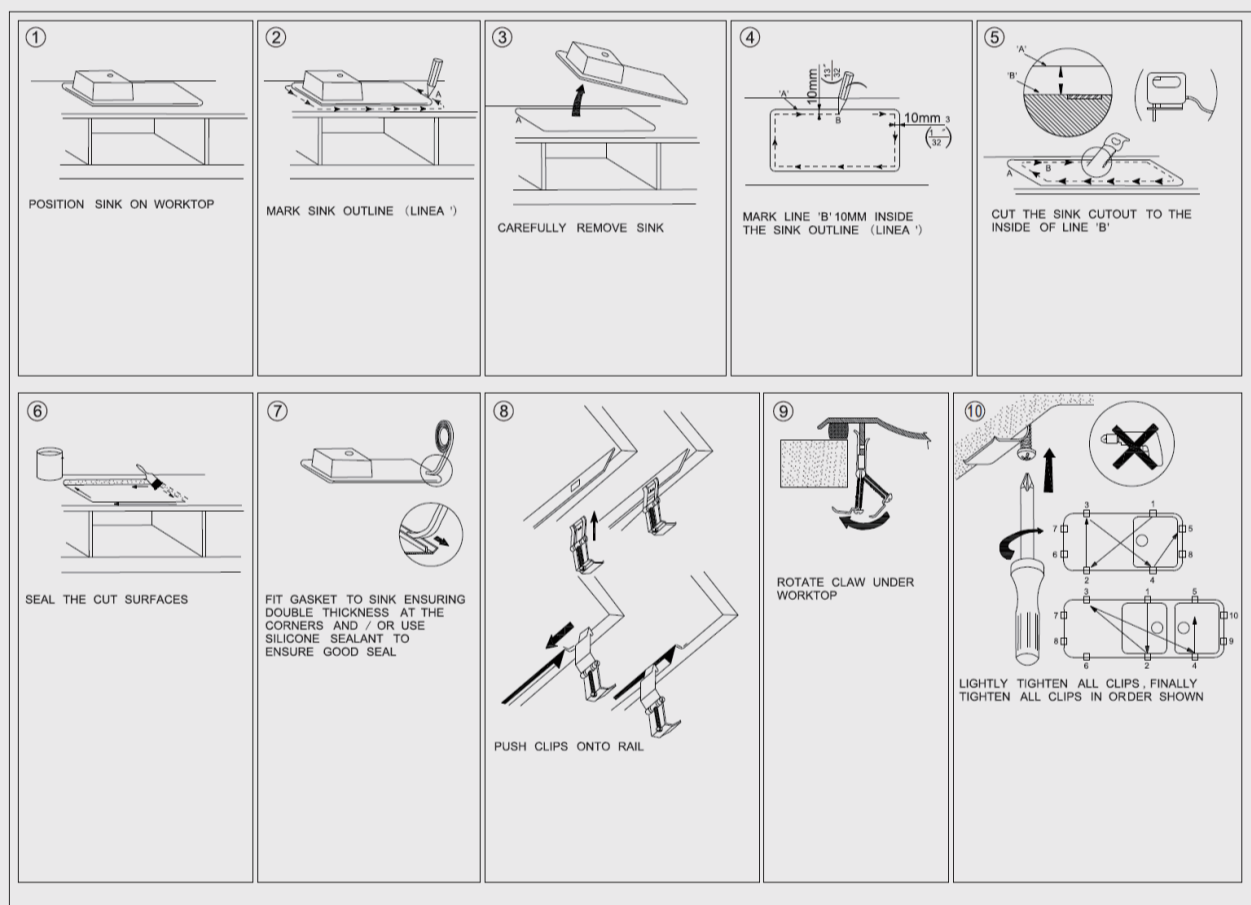

## SPECIFICATION

Color Availability: Chrome / Dark Grey

Material: Stainless Steel

Dimension: 770mmL x 440mmW x 230mmH

Weight: 9.50 KG

Package Size: 840\*530\*290 mm

Spec.: Stainless Steel Kitchen Sink

Installation: Flush / Under-mount

## Instructions for Top Mounted Sinks

## Instructions for Under Mounted Sinks