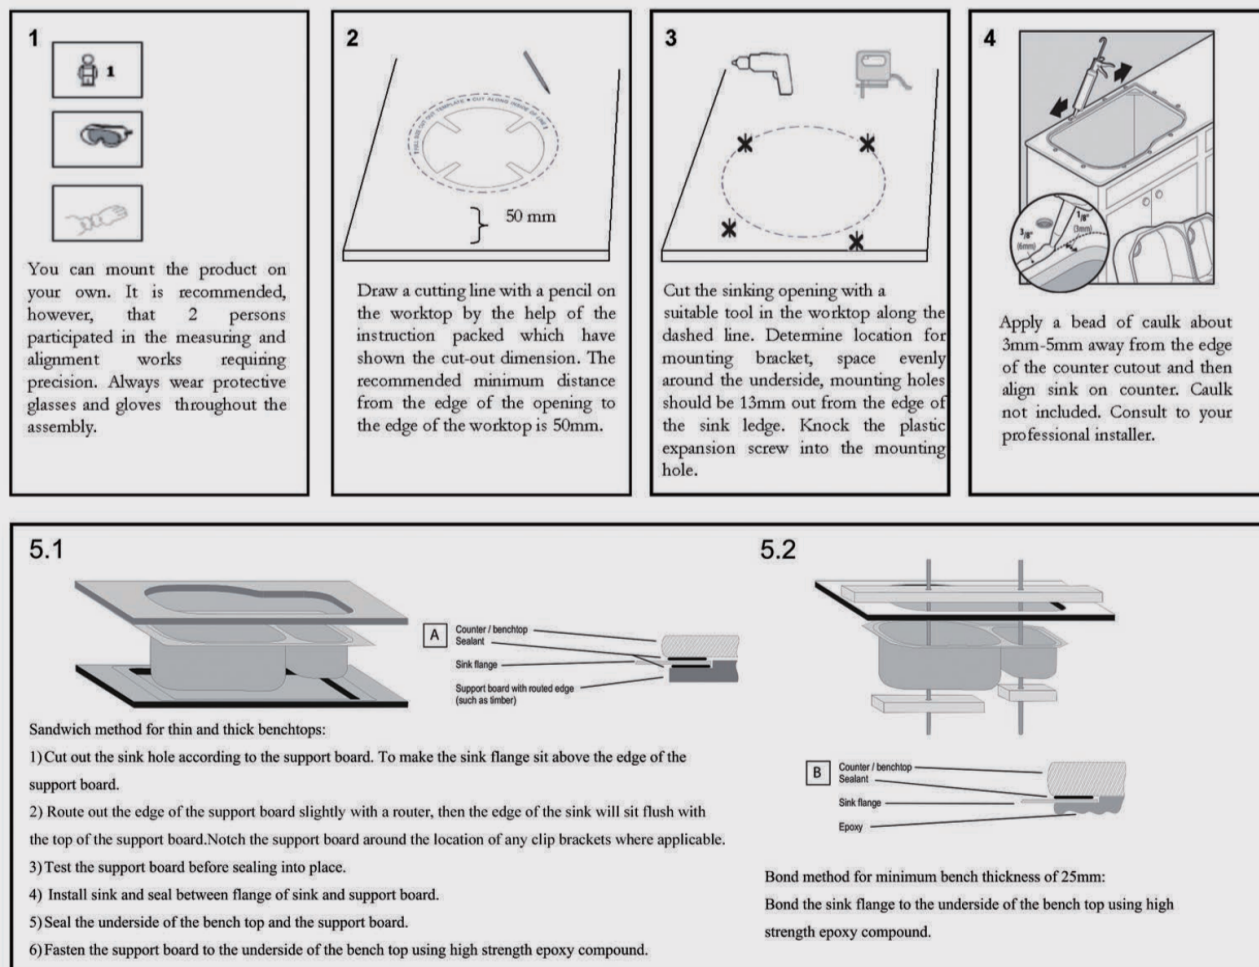

Instructions for Under Mounted Sinks

CLEANING RECOMMENDATIONS

This product should not be cleaned with abrasive materials. Damage caused by any improper treatment is not covered by the product warranty - refer to Warranty Conditions on our website: www.aquaperla.com.au

Disclaimer: Products in this specification manual must by regulation, be installed by licensed and registered trade people. The manufacturer/ distributor reserves the right to vary specifications or delete models from their range without prior notification. Dimensions are nominal measurements only. Dimensions and set-outs listed are correct at time of publication however the manufacturer/ distributor takes no responsibility for printing errors.