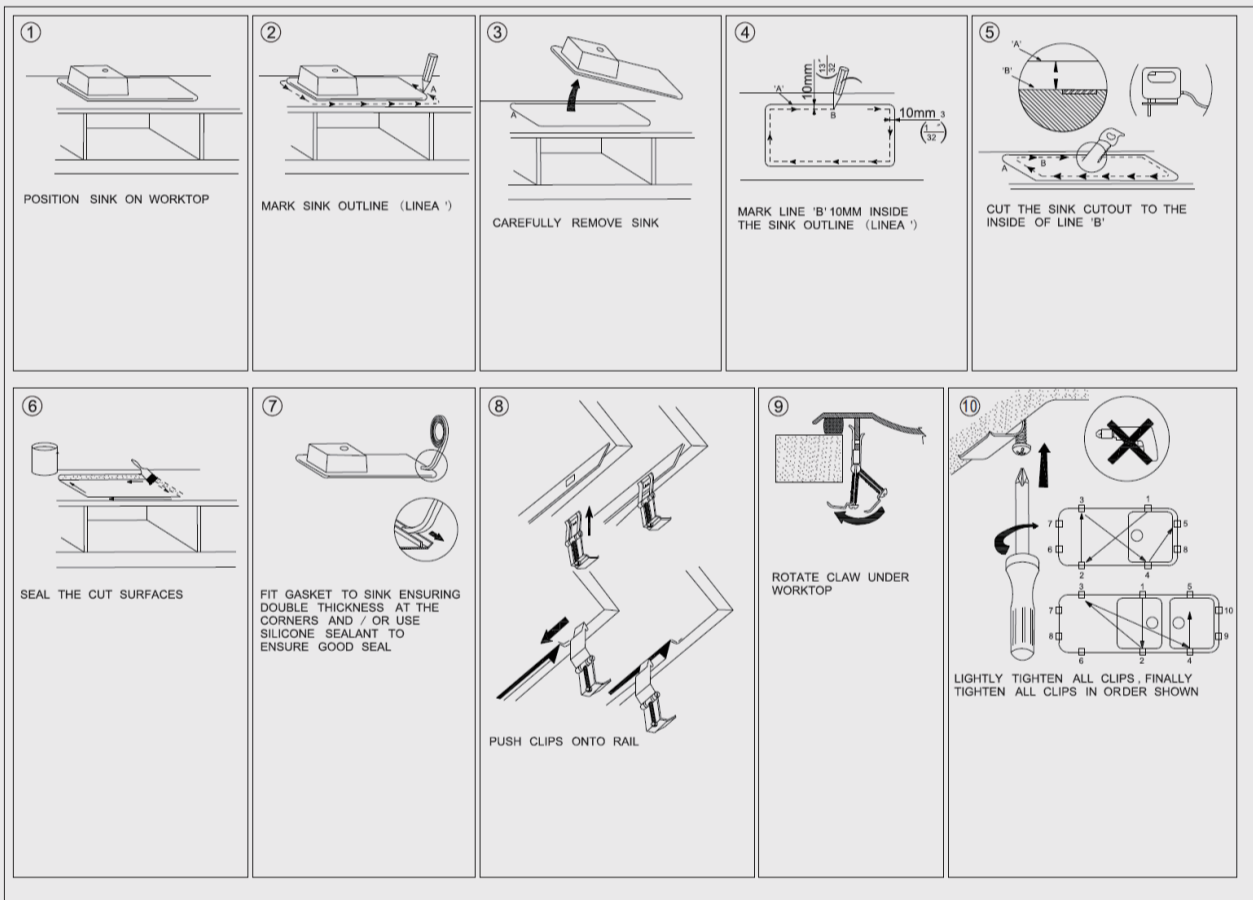

Stainless Steel Kitchen Sink

SKU: 8644R.KS ● ●

www.aquaperla.com.au

SPECIFICATION

Color Availability: Chrome / Dark Grey

Material: Stainless Steel

Dimension: 865mmL x 440mmW x 200mmH

Weight: 12.0 KG

Package Size: 910*510*280 mm

Spec.: Stainless Steel Kitchen Sink

Installation: Drop-in / Flush / Under-mount

Instructions for Top Mounted Sinks

Instructions for Under Mounted Sinks

CLEANING RECOMMENDATIONS