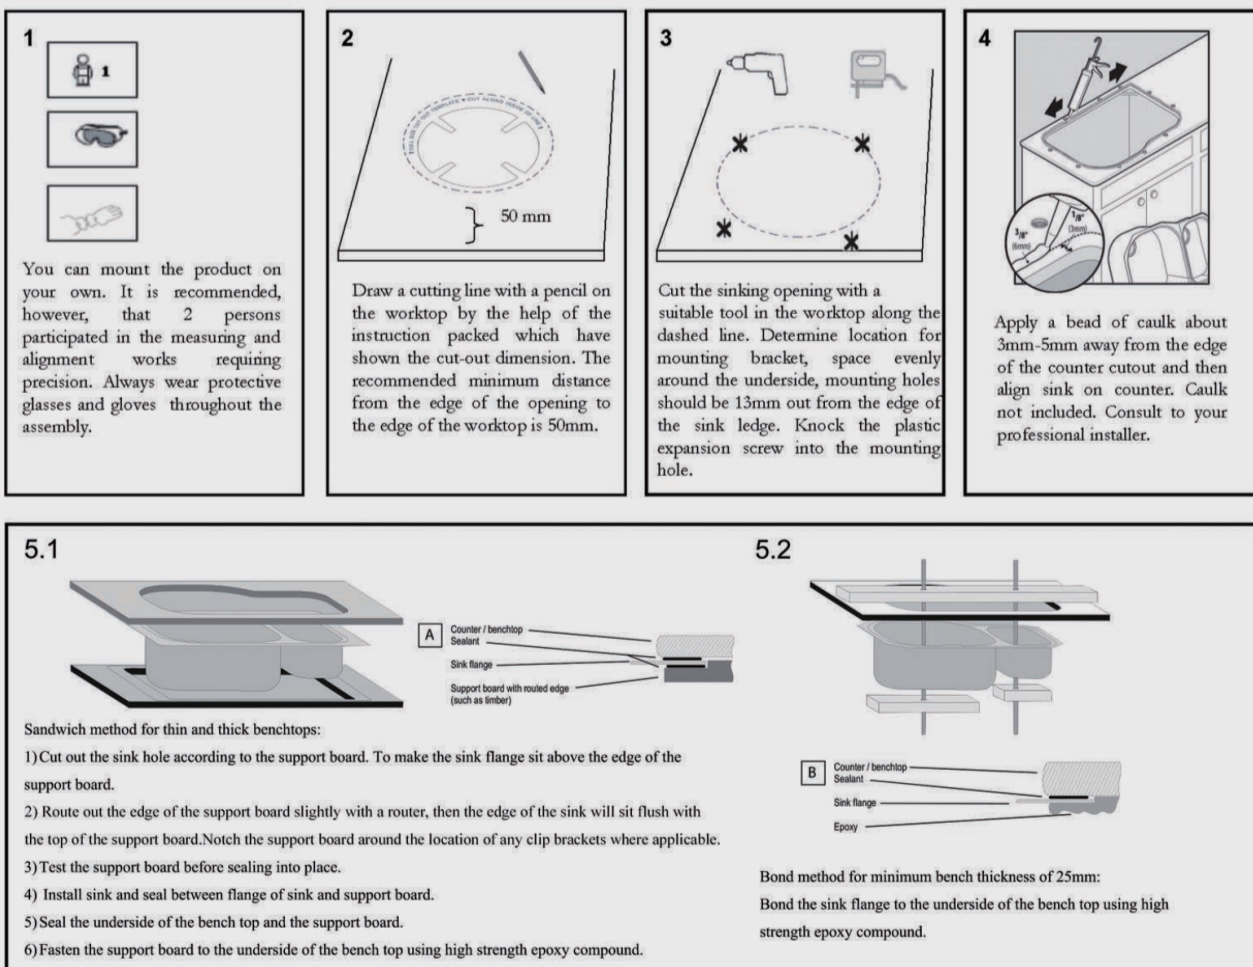

Package Size: 910*510*280 mm

Spec.: Stainless Steel Kitchen Sink

Installation: Drop-in / Flush / Under-mount

Instructions for Top Mounted Sinks

Instructions for Under Mounted Sinks

CLEANING RECOMMENDATIONS