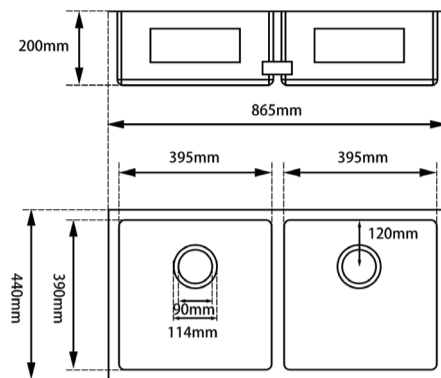

Stainless Steel Kitchen Sink

SKU: 8644R.KS ● ●

www.aquaperla.com.au

SPECIFICATION

Color Availability: Chrome / Dark Grey

Material: Stainless Steel

Dimension: 865mmL x 440mmW x 200mmH

Weight: 12.0 KG

Package Size: 910*510*280 mm

Spec.: Stainless Steel Kitchen Sink

Installation: Drop-in / Flush / Under-mount

Instructions for Top Mounted Sinks

Instructions for Under Mounted Sinks

CLEANING RECOMMENDATIONS

Disclaimer: Products in this specification manual must by regulation, be installed by licensed and registered trade people. The manufacturer/ distributor reserves the right to vary specifications or delete models from their range without prior notification. Dimensions are nominal measurements only. Dimensions and set-outs listed are correct at time of publication however the manufacturer/ distributor takes no responsibility for printing errors.