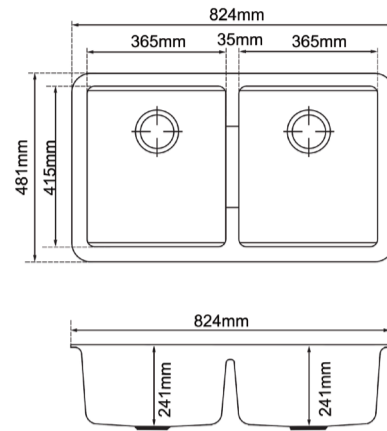

Arete Stone Kitchen Sink

SKU: OX8248.KS / WH8248.KS / TWM3322-G

www.aquaperla.com.au

SPECIFICATION

Color Availability: White / Black / Grey

Material: Granite

Dimension: 824mmL x 481mmW x 241mm

Weight: 21.00KG

Package Size: 920*580*340 mm

Spec.: Arete Stone Kitchen Sink

Installation: Under-mount