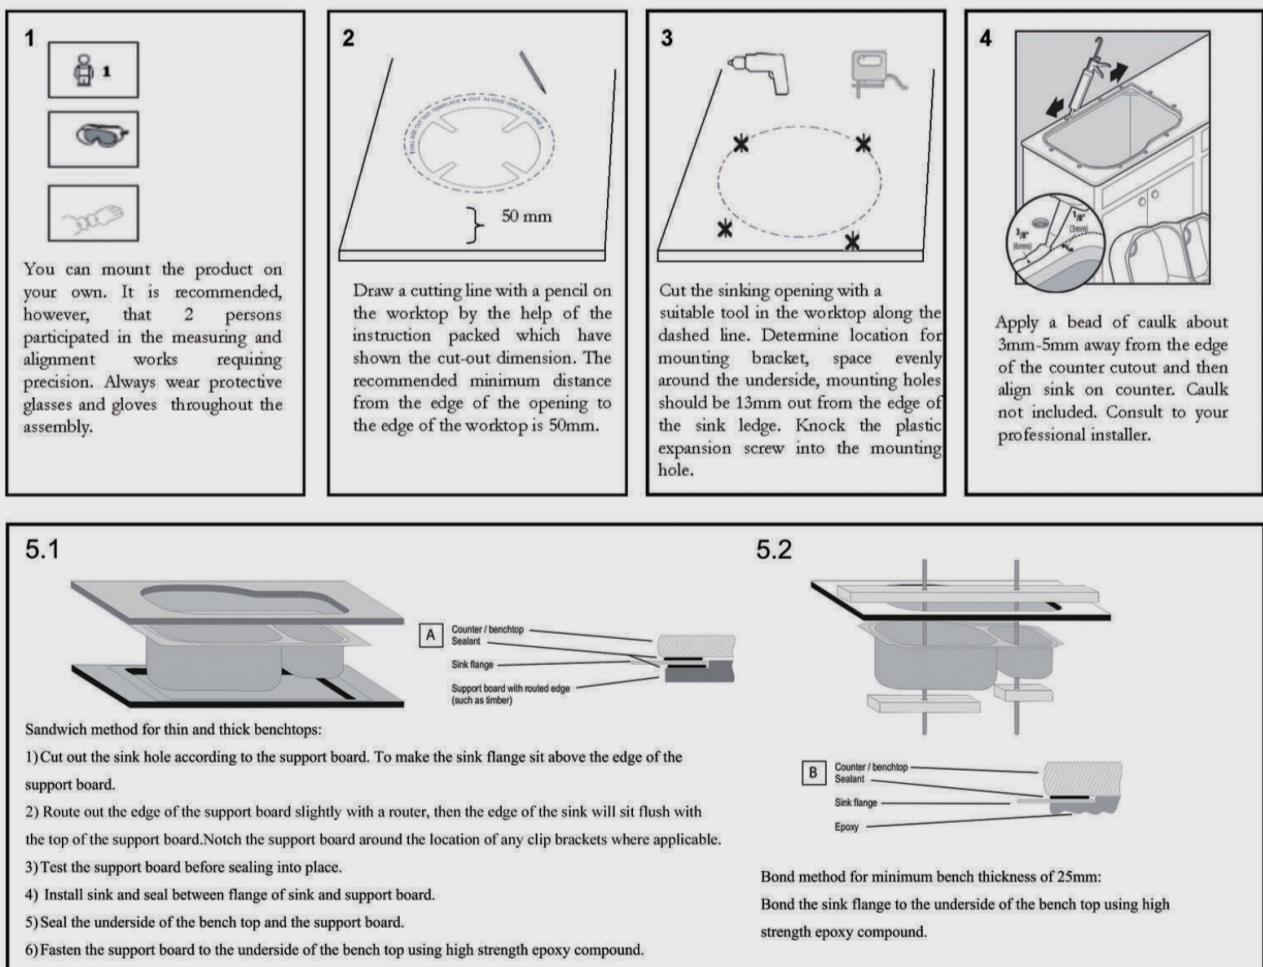

Instructions for Under Mounted Sinks

CLEANING RECOMMENDATIONS

This product should not be cleaned with abrasive materials. Damage caused by any improper treatment is not covered by the product warranty - refer to Warranty Conditions on our website: www.aquaperla.com.au

Disclaimer: Products in this specification manual must by regulation, be installed by licensed and registered trade people. The manufacturer/ distributor reserves the right to vary specifications or delete models from their range without prior notification. Dimensions are nominal measurements only. Dimensions and set-outs listed are correct at time of publication however the manufacturer/ distributor takes no responsibility for printing errors.