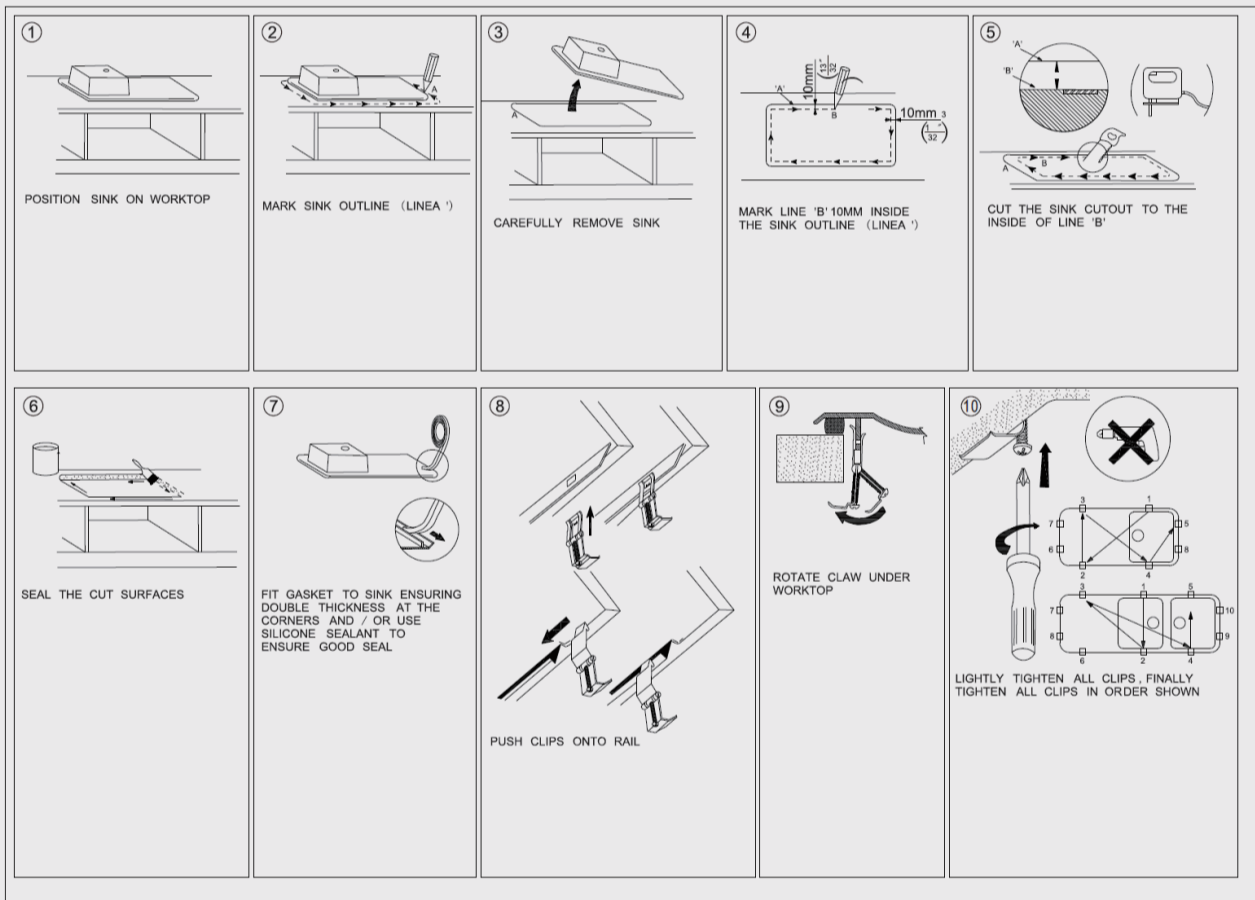

## SPECIFICATION

Color Availability: White / Black / Grey

Material: Granite

Dimension: 824mmL x 481mmW x 241mm

Weight: 21.00KG

Package Size: 920\*580\*340 mm

Spec.: Arete Stone Kitchen Sink

Installation: Under-mount

## Instructions for Top Mounted Sinks