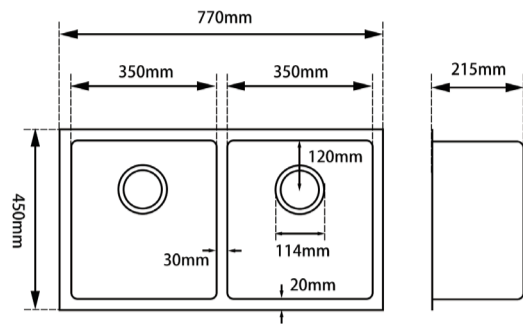

Stainless Steel Kitchen Sink

SKU: 7745R.KS ● ●

www.aquaperla.com.au

SPECIFICATION

Color Availability: Chrome / Dark Grey

Material: Stainless Steel

Dimension: 770mmL x 450mmW x 215mmH

Weight: 9.50 KG

Package Size: 840*530*290 mm

Spec.: Stainless Steel Kitchen Sink

Installation: Drop-in / Flush / Under-mount

Instructions for Top Mounted Sinks

Instructions for Under Mounted Sinks

CLEANING RECOMMENDATIONS

Disclaimer: Products in this specification manual must by regulation, be installed by licensed and registered trade people. The manufacturer/ distributor reserves the right to vary specifications or delete models from their range without prior notification. Dimensions are nominal measurements only. Dimensions and set-outs listed are correct at time of publication however the manufacturer/ distributor takes no responsibility for printing errors.