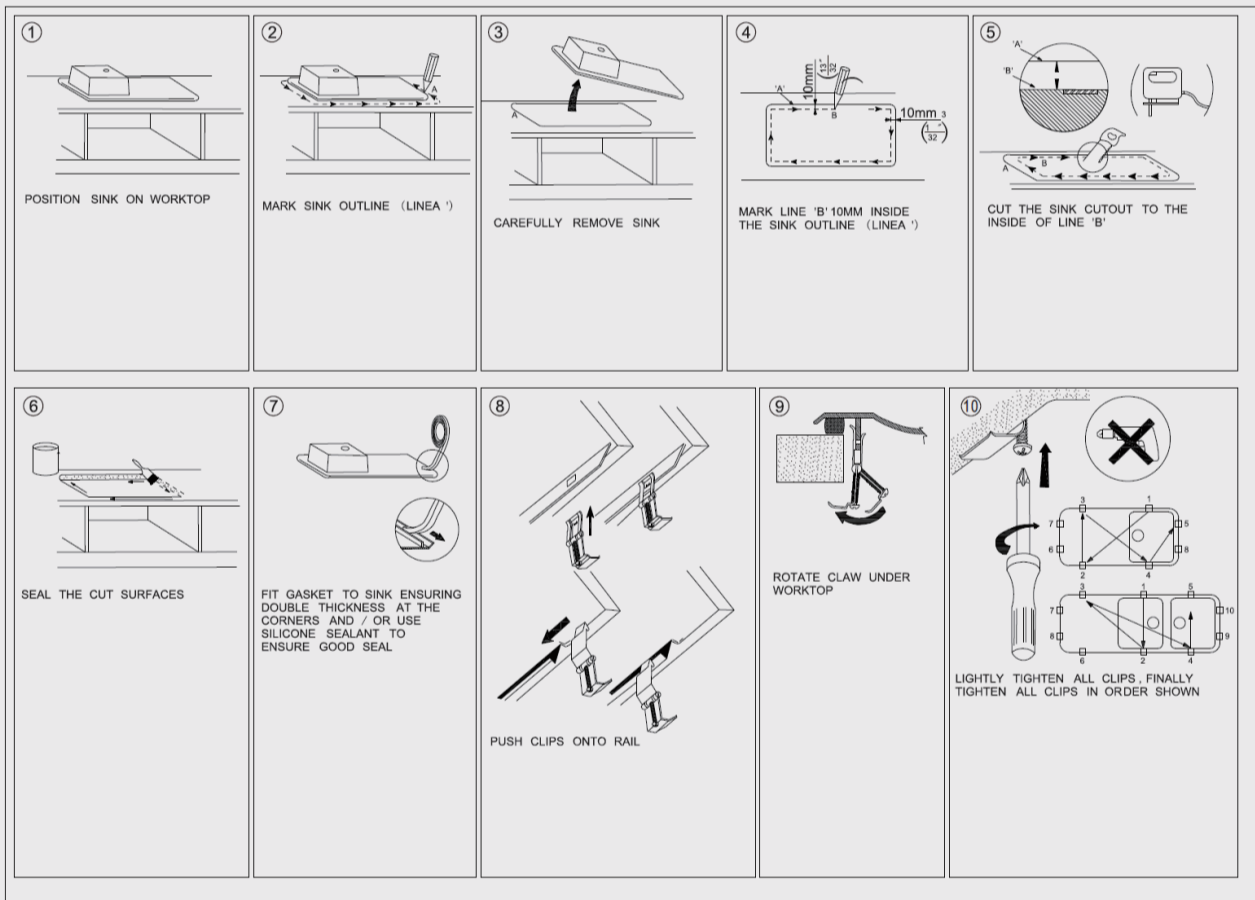

Stainless Steel Kitchen Sink

SKU: 7745R.KS ● ●

www.aquaperla.com.au

SPECIFICATION

Color Availability: Chrome / Dark Grey

Material: Stainless Steel

Dimension: 770mmL x 450mmW x 215mmH

Weight: 9.50 KG

Package Size: 840*530*290 mm

Spec.: Stainless Steel Kitchen Sink

Installation: Drop-in / Flush / Under-mount

Instructions for Top Mounted Sinks

Instructions for Under Mounted Sinks

CLEANING RECOMMENDATIONS