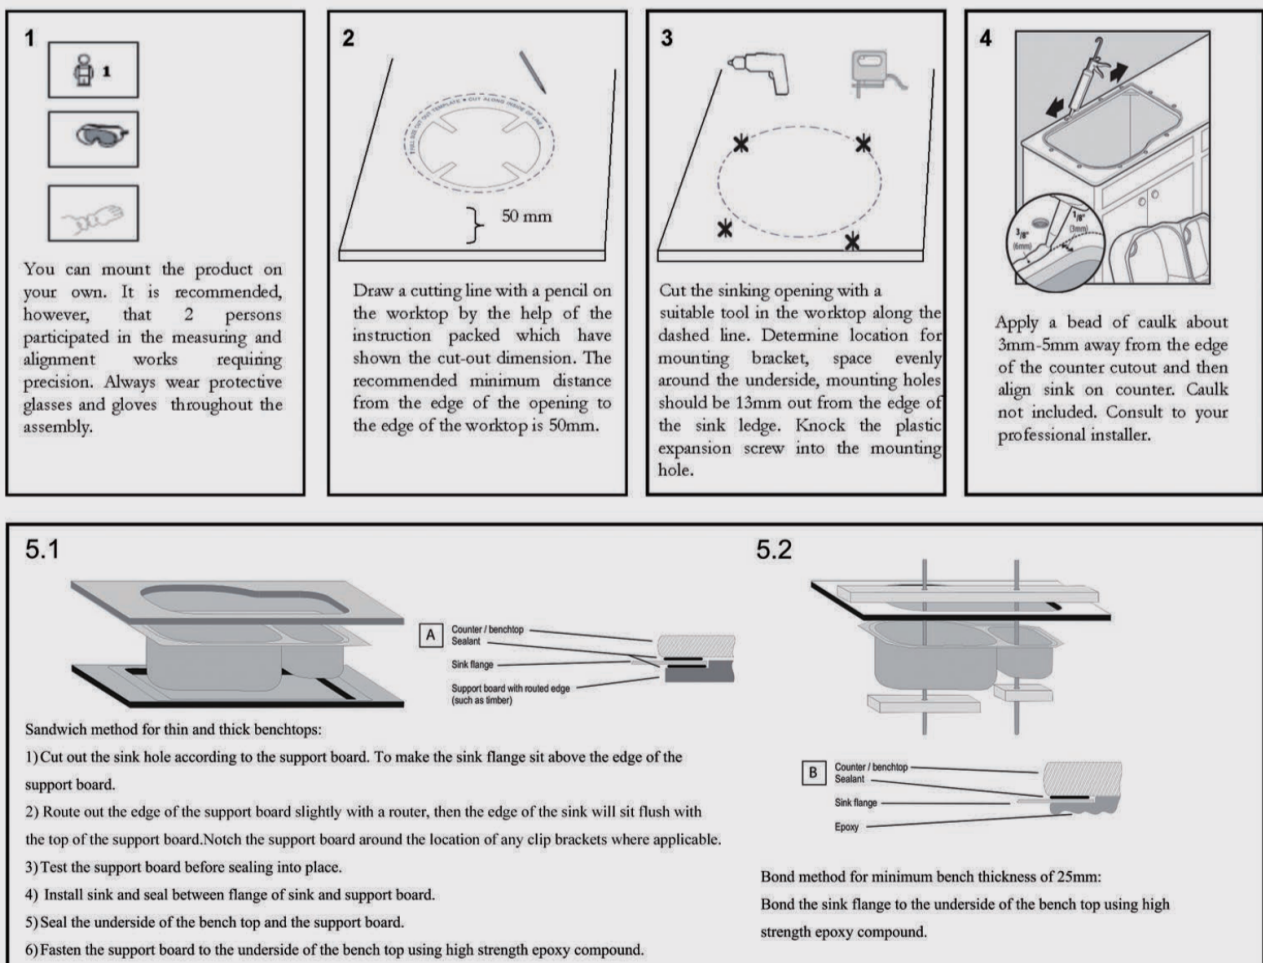

Package Size: 840*530*290 mm

Spec.: Stainless Steel Kitchen Sink

Installation: Drop-in / Flush / Under-mount

Instructions for Top Mounted Sinks

Instructions for Under Mounted Sinks

CLEANING RECOMMENDATIONS