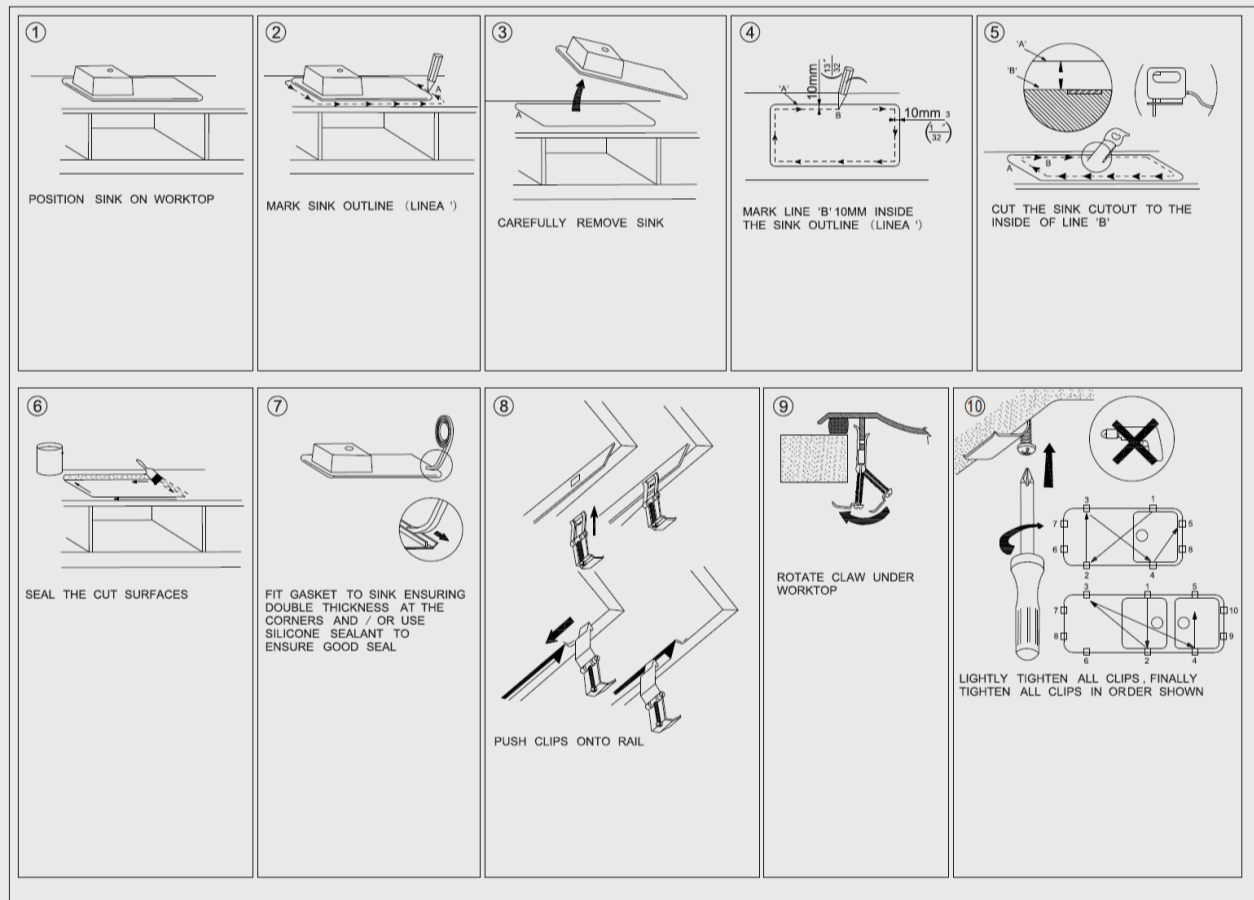

Arete Stone Kitchen Sink

SKU: OX6145.KS / WH6145.KS / TWM6145-G

www.aquaperla.com.au

SPECIFICATION

Color Availability: White / Black / Grey

Material: Granite

Dimension: 610mmL x 457mmW x 205mmH

Weight: 10.40KG

Package Size: 710*560*310 mm

Spec.: Arete Stone Kitchen Sink

Installation: Top / Flush / Under-mount

Instructions for Top Mounted Sinks

Instructions for Under Mounted Sinks

CLEANING RECOMMENDATIONS

This product should not be cleaned with abrasive materials. Damage caused by any improper treatment is not covered by the product warranty - refer to Warranty Conditions on our website: www.aquaperla.com.au