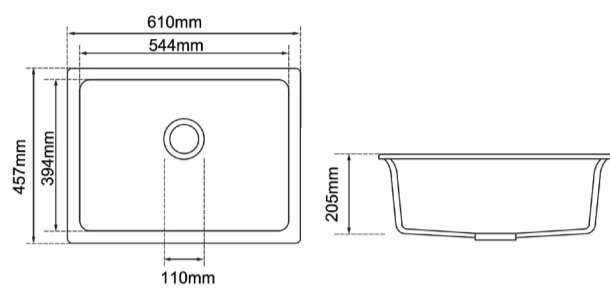

Arete Stone Kitchen Sink

SKU: OX6145.KS / WH6145.KS / TWM6145-G

www.aquaperla.com.au

SPECIFICATION

Color Availability: White / Black / Grey

Material: Granite

Dimension: 610mmL x 457mmW x 205mmH

Weight: 10.40KG

Package Size: 710*560*310 mm

Spec.: Arete Stone Kitchen Sink

Installation: Top / Flush / Under-mount

Instructions for Top Mounted Sinks

Instructions for Under Mounted Sinks

CLEANING RECOMMENDATIONS

This product should not be cleaned with abrasive materials. Damage caused by any improper treatment is not covered by the product warranty - refer to Warranty Conditions on our website: www.aquaperla.com.au