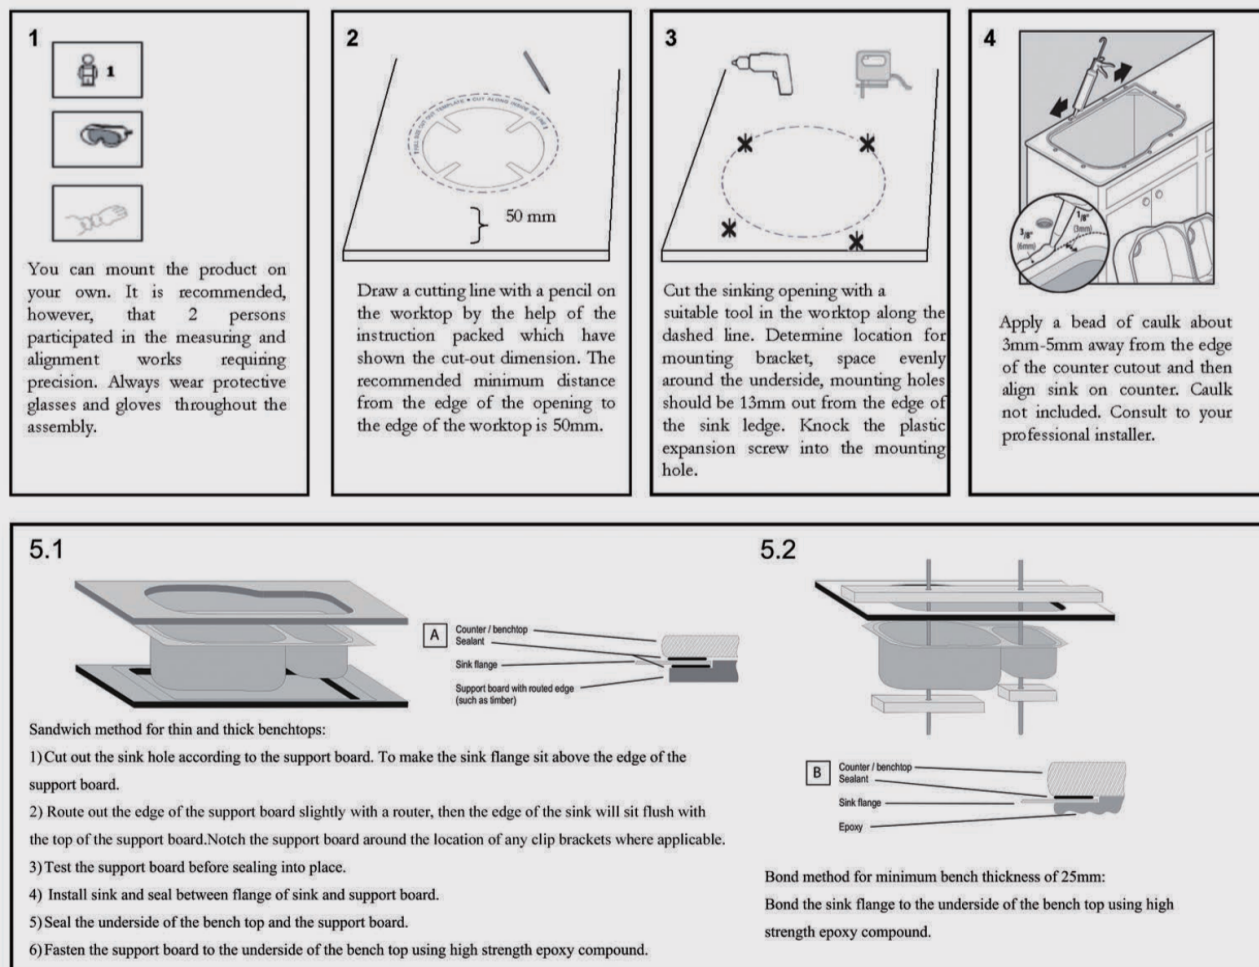

Package Size: 710*560*310 mm

Spec.: Arete Stone Kitchen Sink

Installation: Top / Flush / Under-mount

Instructions for Top Mounted Sinks

Instructions for Under Mounted Sinks

CLEANING RECOMMENDATIONS

This product should not be cleaned with abrasive materials. Damage caused by any improper treatment is not covered by the product warranty - refer to Warranty Conditions on our website: www.aquaperla.com.au