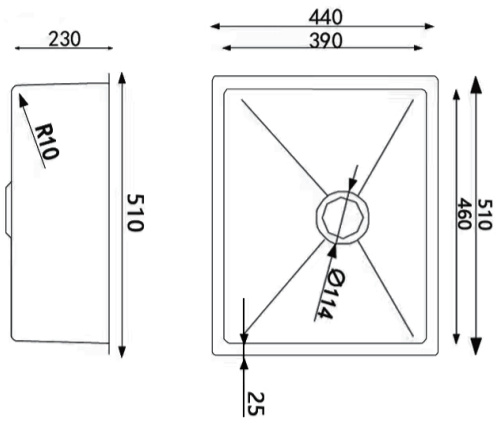

Stainless Steel Kitchen Sink

SKU: 5144R.KS ● ●

www.aquaperla.com.au

SPECIFICATION

Color Availability: Chrome / Dark Grey

Material: Stainless Steel

Dimension: 510mmL x 440mmW x 230mmH

Weight: 6.50 KG

Package Size: 520*450*300 mm

Spec.: Stainless Steel Kitchen Sink

Installation: Top / Flush / Under-mount

Instructions for Top Mounted Sinks

Instructions for Under Mounted Sinks

CLEANING RECOMMENDATIONS

This product should not be cleaned with abrasive materials. Damage caused by any improper treatment is not covered by the product warranty - refer to Warranty Conditions on our website: www.aquaperla.com.au

Disclaimer: Products in this specification manual must by regulation, be installed by licensed and registered trade people. The manufacturer/ distributor reserves the right to vary specifications or delete models from their range without prior notification. Dimensions are nominal measurements only. Dimensions and set-outs listed are correct at time of publication however the manufacturer/ distributor takes no responsibility for printing errors.