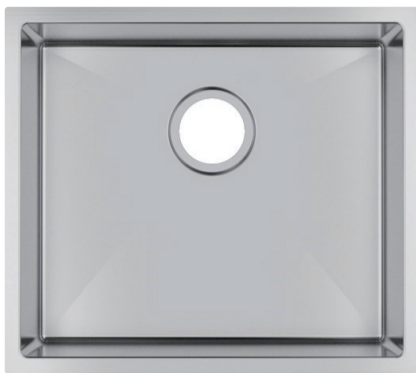

Stainless Steel Kitchen Sink

SKU: 5144R.KS ● ●

www.aquaperla.com.au

SPECIFICATION

Color Availability: Chrome / Dark Grey

Material: Stainless Steel

Dimension: 510mmL x 440mmW x 230mmH

Weight: 6.50 KG

Package Size: 520*450*300 mm

Spec.: Stainless Steel Kitchen Sink

Installation: Top / Flush / Under-mount

Instructions for Top Mounted Sinks

Instructions for Under Mounted Sinks

CLEANING RECOMMENDATIONS

This product should not be cleaned with abrasive materials. Damage caused by any improper treatment is not covered by the product warranty - refer to Warranty Conditions on our website: www.aquaperla.com.au