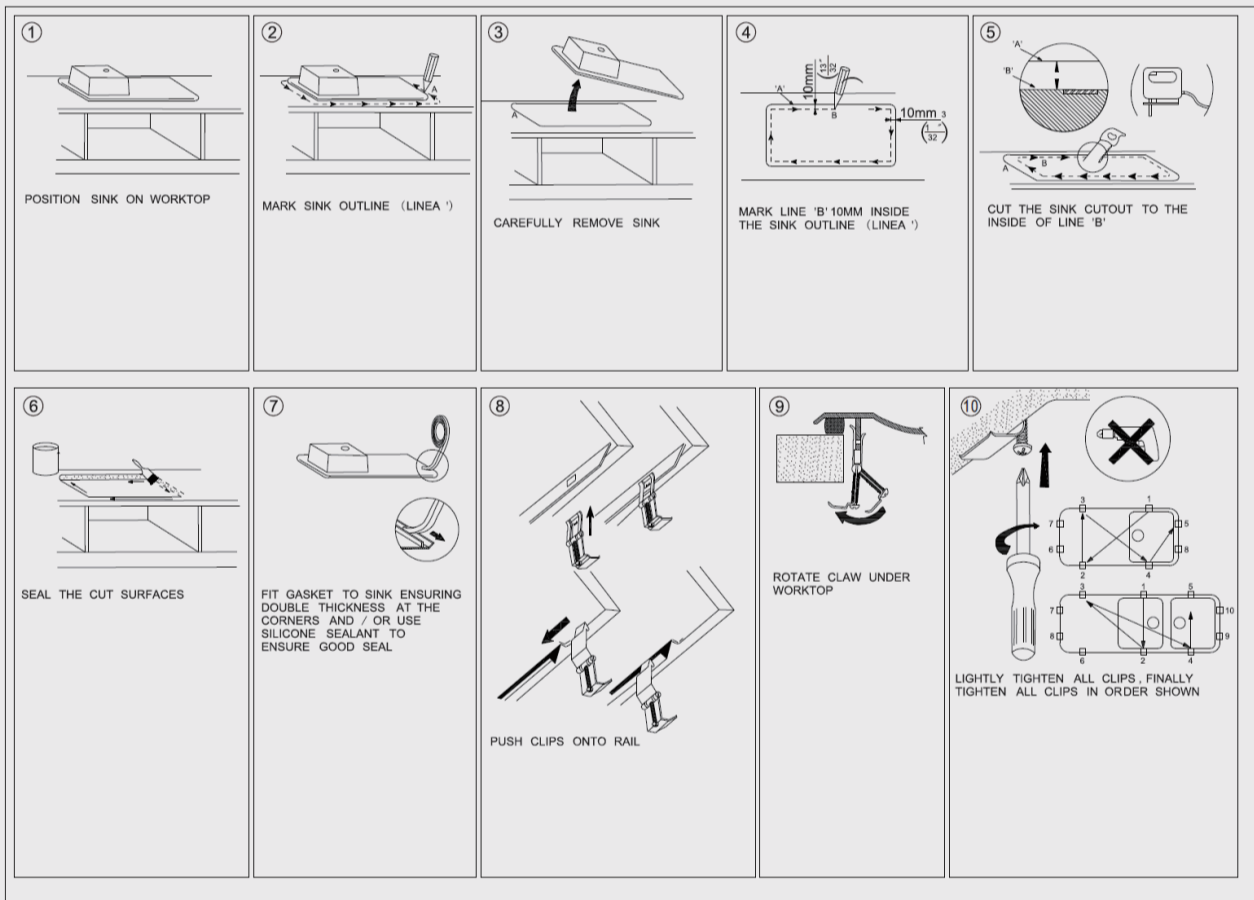

Stainless Steel Kitchen Sink

SKU: 5144R.KS ● ●

www.aquaperla.com.au

SPECIFICATION

Color Availability: Chrome / Dark Grey

Material: Stainless Steel

Dimension: 510mmL x 440mmW x 230mmH

Weight: 6.50 KG

Package Size: 520*450*300 mm

Spec.: Stainless Steel Kitchen Sink

Installation: Top / Flush / Under-mount

Instructions for Top Mounted Sinks

Instructions for Under Mounted Sinks

CLEANING RECOMMENDATIONS

This product should not be cleaned with abrasive materials. Damage caused by any improper treatment is not covered by the product warranty - refer to Warranty Conditions on our website: www.aquaperla.com.au