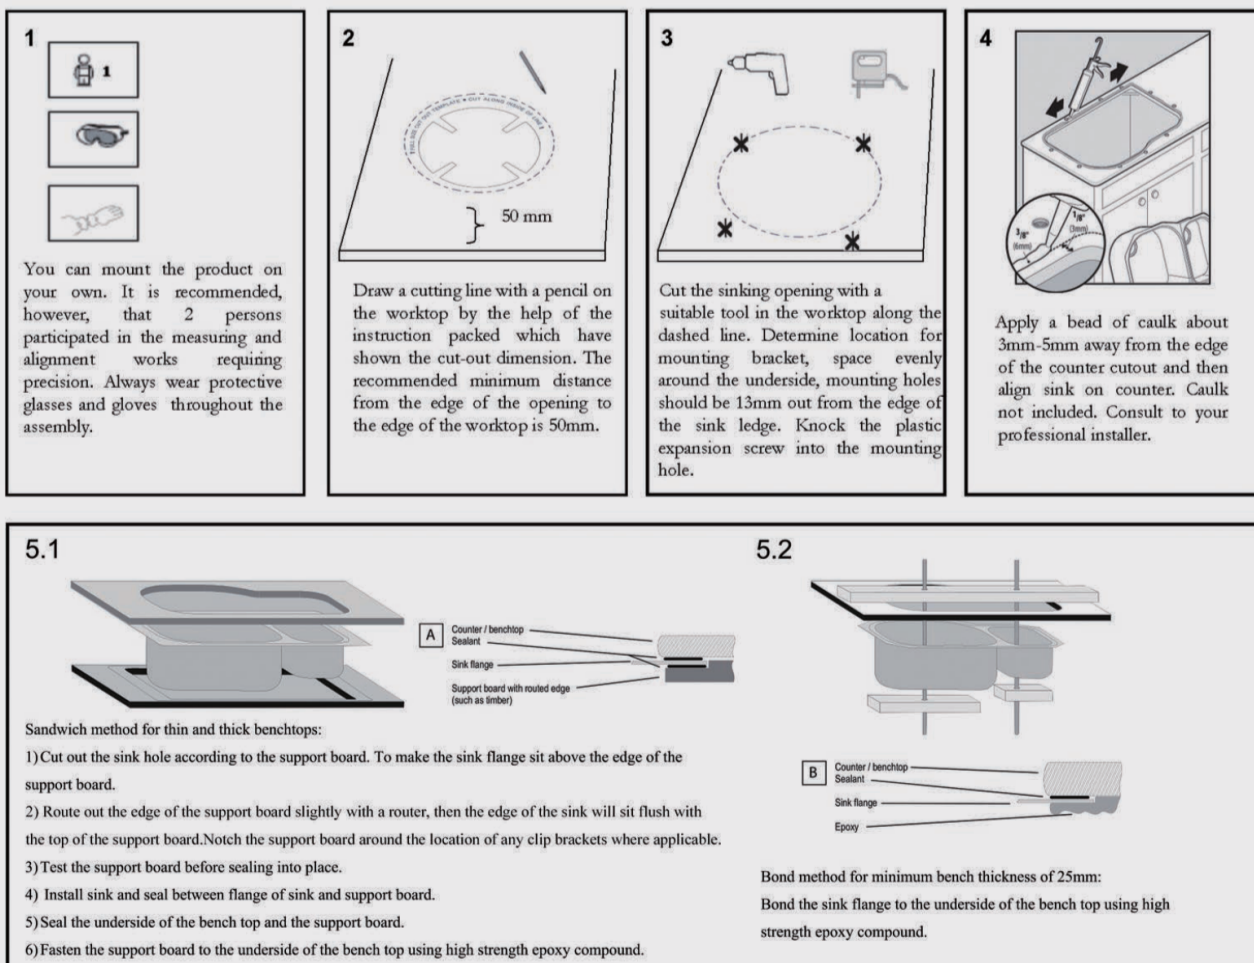

Package Size: 520*450*300 mm

Spec.: Stainless Steel Kitchen Sink

Installation: Top / Flush / Under-mount

Instructions for Top Mounted Sinks

Instructions for Under Mounted Sinks

CLEANING RECOMMENDATIONS

This product should not be cleaned with abrasive materials. Damage caused by any improper treatment is not covered by the product warranty - refer to Warranty Conditions on our website: www.aquaperla.com.au