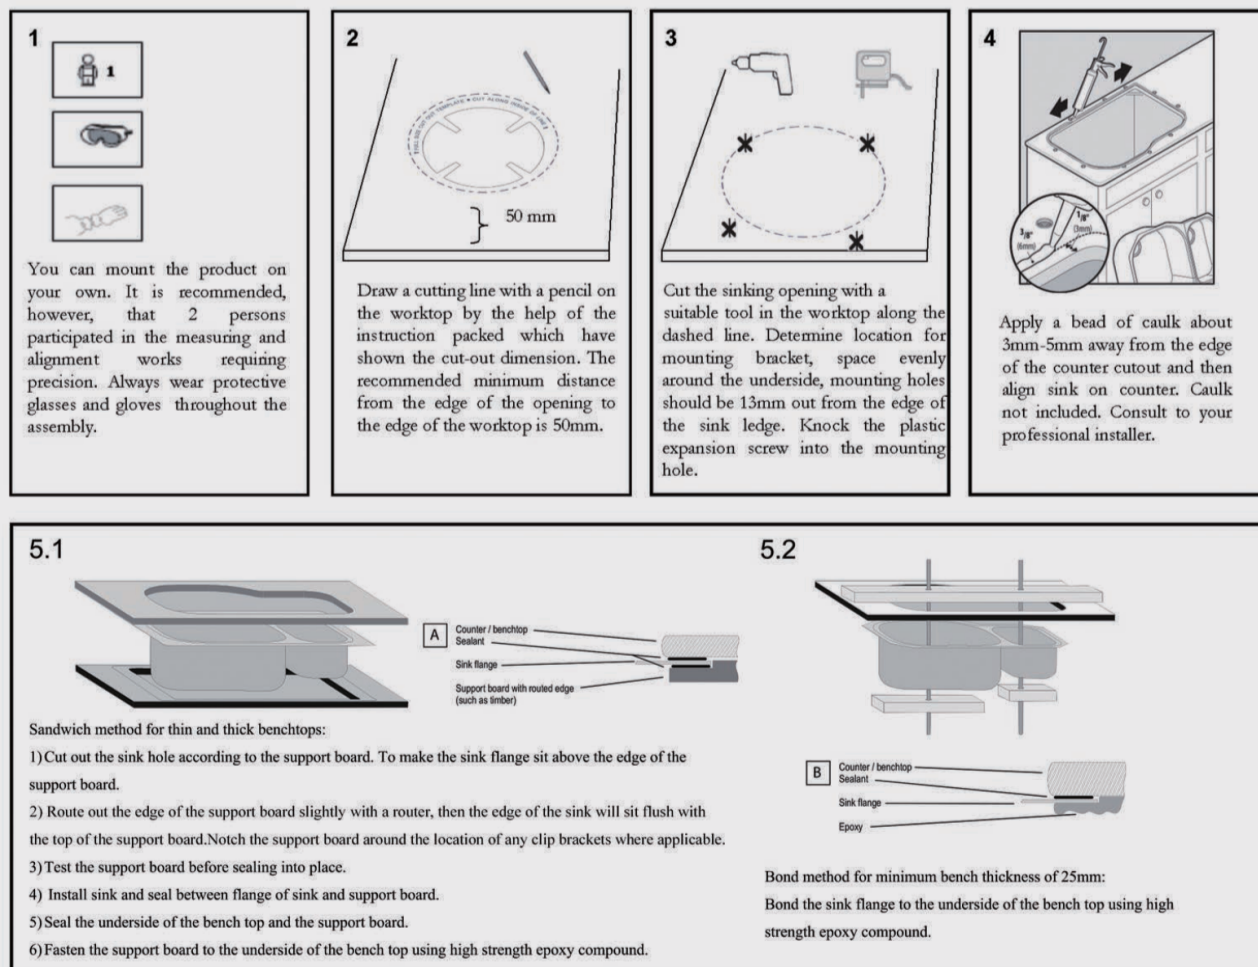

Arete Stone Kitchen Sink

SKU: OX3746.KS / WH3746.KS

www.aquaperla.com.au

SPECIFICATION

Color Availability: White / Black

Material: Granite

Dimension: 370mmL x 460mmW x 200mm

Weight: 10.0KG

Package Size: 470*560*300 mm

Spec.: Arete Stone Kitchen Sink

Installation: Top / Flush / Under-mount

Instructions for Top Mounted Sinks

Instructions for Under Mounted Sinks

CLEANING RECOMMENDATIONS

This product should not be cleaned with abrasive materials. Damage caused by any improper treatment is not covered by the product warranty - refer to Warranty Conditions on our website: www.aquaperla.com.au