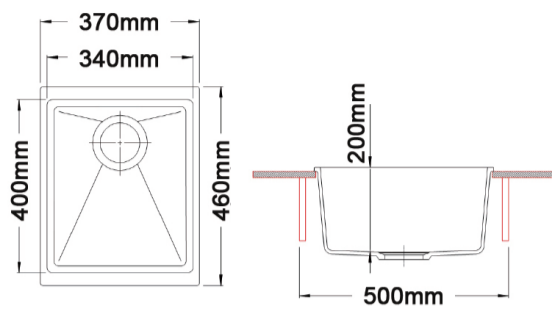

Arete Stone Kitchen Sink

SKU: OX3746.KS / WH3746.KS

www.aquaperla.com.au

SPECIFICATION

Color Availability: White / Black

Material: Granite

Dimension: 370mmL x 460mmW x 200mm

Weight: 10.0KG

Package Size: 470*560*300 mm

Spec.: Arete Stone Kitchen Sink

Installation: Top / Flush / Under-mount

Instructions for Top Mounted Sinks

Instructions for Under Mounted Sinks

CLEANING RECOMMENDATIONS

This product should not be cleaned with abrasive materials. Damage caused by any improper treatment is not covered by the product warranty - refer to Warranty Conditions on our website: www.aquaperla.com.au

Disclaimer: Products in this specification manual must by regulation, be installed by licensed and registered trade people. The manufacturer/ distributor reserves the right to vary specifications or delete models from their range without prior notification. Dimensions are nominal measurements only. Dimensions and set-outs listed are correct at time of publication however the manufacturer/ distributor takes no responsibility for printing errors.