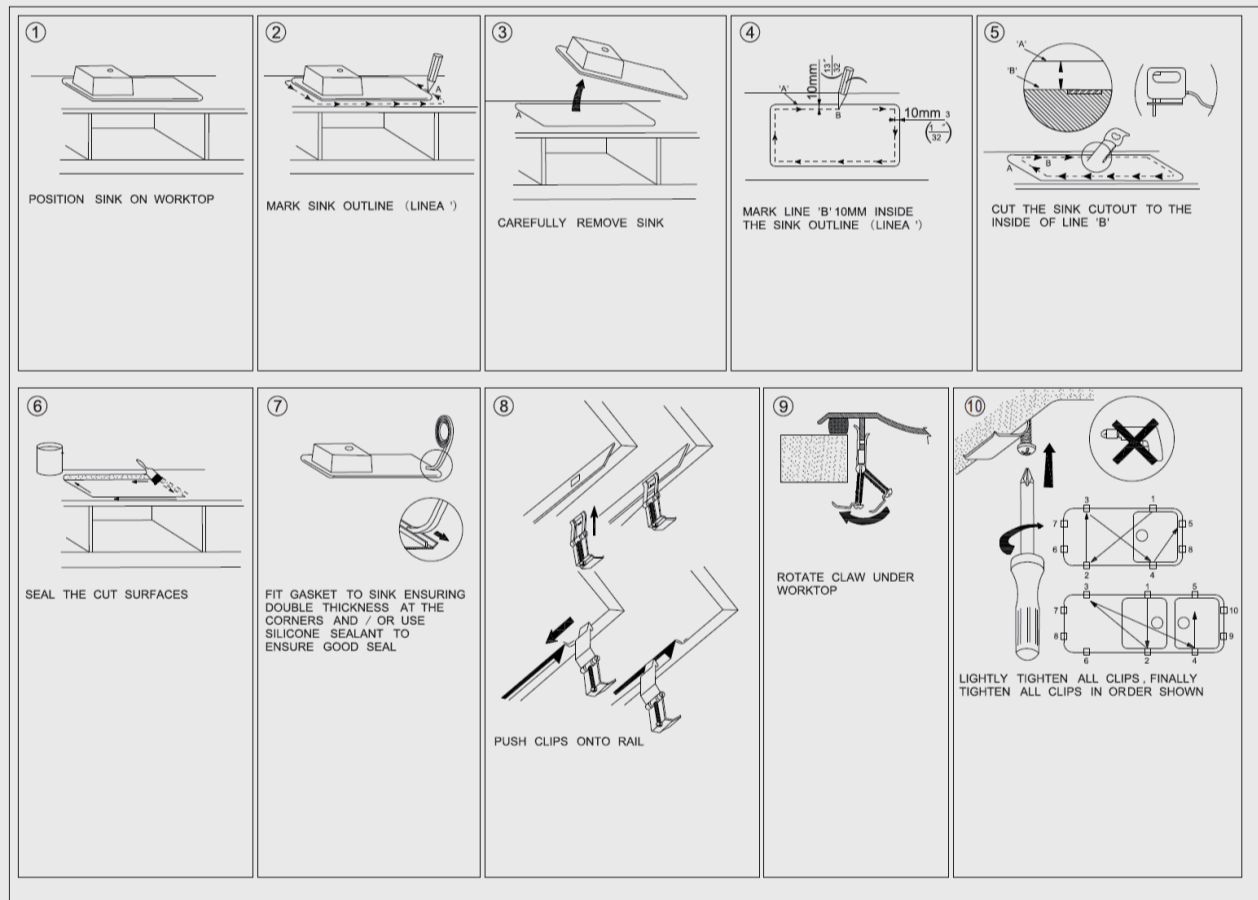

Arete Stone Kitchen Sink

SKU: OX3746.KS / WH3746.KS

www.aquaperla.com.au

SPECIFICATION

Color Availability: White / Black

Material: Granite

Dimension: 370mmL x 460mmW x 200mm

Weight: 10.0KG

Package Size: 470*560*300 mm

Spec.: Arete Stone Kitchen Sink

Installation: Top / Flush / Under-mount

Instructions for Top Mounted Sinks

Instructions for Under Mounted Sinks

CLEANING RECOMMENDATIONS

This product should not be cleaned with abrasive materials. Damage caused by any improper treatment is not covered by the product warranty - refer to Warranty Conditions on our website: www.aquaperla.com.au