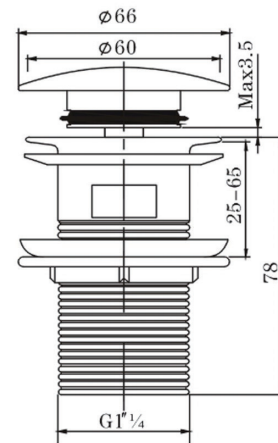

Pop Up Waste

SKU: 004.PUW

www.aquaperla.com.au

SPECIFICATION

Color Availability: 5 Colors

Material: Brass

Dimension: 66mmL x 78mmH

Accessory Type: WASTE

Spec.: Pop Waste With Overflow

CLEANING RECOMMENDATIONS

This product should not be cleaned with abrasive materials. Damage caused by any improper treatment is not covered by the product warranty - refer to Warranty Conditions on our website: www.aquaperla.com.au

Disclaimer: Products in this specification manual must by regulation, be installed by licensed and registered trade people. The manufacturer/ distributor reserves the right to vary specifications or delete models from their range without prior notification. Dimensions are nominal measurements only. Dimensions and set-outs listed are correct at time of publication however the manufacturer/ distributor takes no responsibility for printing errors.