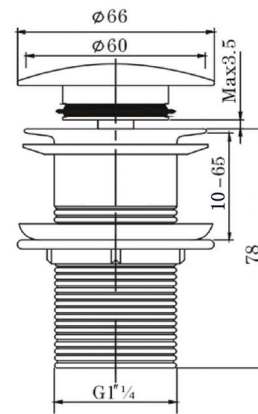

Pop Up Waste

SKU: 003.PUW

www.aquaperla.com.au

SPECIFICATION

Color Availability: 5 Colors

Material: Brass

Dimension: 66mmL x 78mmH

Accessory Type: WASTE

Disclaimer: Products in this specification manual must by regulation, be installed by licensed and registered trade people. The manufacturer/ distributor reserves the right to vary specifications or delete models from their range without prior notification. Dimensions are nominal measurements only. Dimensions and set-outs listed are correct at time of publication however the manufacturer/ distributor takes no responsibility for printing errors.