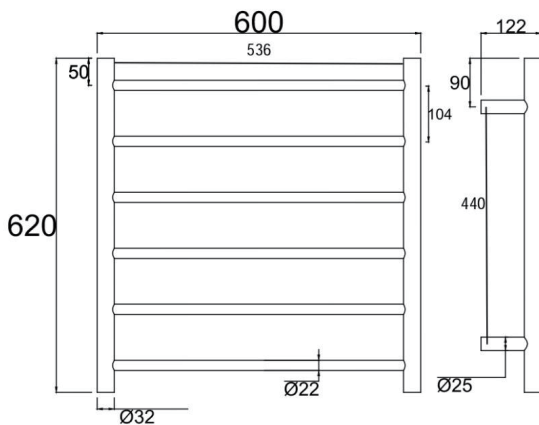

Heated Towel Rail

SKU: BUGM06.R.HTR

www.aquaperla.com.au

SPECIFICATION

Finish:	Gunmetal Grey
Material:	Stainless Steel
Dimension:	620x600x122mm
Power Rating:	220-240V, 70W
Certification:	SAA
Water Proof:	IP55

CLEANING RECOMMENDATIONS

This product should not be cleaned with abrasive materials. Damage caused by any improper treatment is not covered by the product warranty - refer to Warranty Conditions on our website: www.aquaperla.com.au

Disclaimer: Products in this specification manual must by regulation, be installed by licensed and registered trade people. The manufacturer/ distributor reserves the right to vary specifications or delete models from their range without prior notification. Dimensions are nominal measurements only. Dimensions and set-outs listed are correct at time of publication however the manufacturer/ distributor takes no responsibility for printing errors.