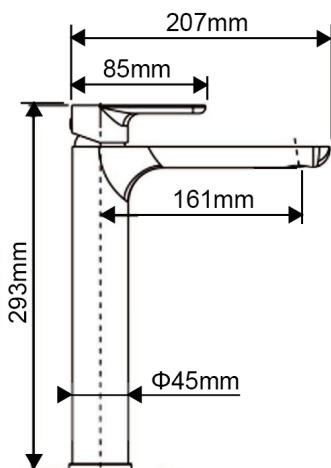

Vog Series Tall Basin Mixer

SKU: GM0152.BM

www.aquaperla.com.au

SPECIFICATION

Finish:	Gunmetal Grey
Material:	Brass
Dimension:	207mmL x 293mmH
Pressure Rating:	Maximum operating pressure 1000kPa Note: For best performance and longer life we recommend 300-800kPa
Temperature Rating:	Maximum hot temperature 80°C Minimum 5°C
Water Rating:	WELS: 6 star, 4L/min flow

CLEANING RECOMMENDATIONS

This product should not be cleaned with abrasive materials. Damage caused by any improper treatment is not covered by the product warranty - refer to Warranty Conditions on our website: www.aquaperla.com.au

Disclaimer: Products in this specification manual must by regulation, be installed by licensed and registered trade people. The manufacturer/ distributor reserves the right to vary specifications or delete models from their range without prior notification. Dimensions are nominal measurements only. Dimensions and set-outs listed are correct at time of publication however the manufacturer/ distributor takes no responsibility for printing errors.