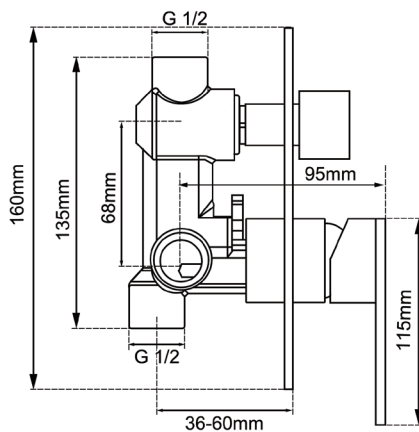

Lucid Pin Series Wall Mixer with Diverter

SKU: BU0125-2.ST

www.aquaperla.com.au

SPECIFICATION

Finish:	Brushed Nickel
Material:	Brass
Dimension:	160mmL x 160mmH
Pressure Rating:	Maximum operating pressure 1000kPa Note: For best performance and longer life we recommend 300-800kPa
Temperature Rating:	Maximum hot temperature 80°C Minimum 5°C
Water Rating:	N/A

Disclaimer: Products in this specification manual must by regulation, be installed by licensed and registered trade people. The manufacturer/ distributor reserves the right to vary specifications or delete models from their range without prior notification. Dimensions are nominal measurements only. Dimensions and set-outs listed are correct at time of publication however the manufacturer/ distributor takes no responsibility for printing errors.