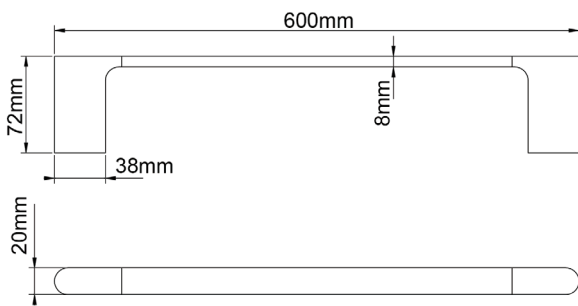

AU Series 600mm Single Towel Rail

SKU: 8001.TR

www.aquaperla.com.au

SPECIFICATION

Accessory Type 600mm Single Towel Rail

Color Availability: 5 Colors

Material: Zinc-alloy + Brass

Dimension: 600mmL x 72mmH

Disclaimer: Products in this specification manual must by regulation, be installed by licensed and registered trade people. The manufacturer/ distributor reserves the right to vary specifications or delete models from their range without prior notification. Dimensions are nominal measurements only. Dimensions and set-outs listed are correct at time of publication however the manufacturer/ distributor takes no responsibility for printing errors.