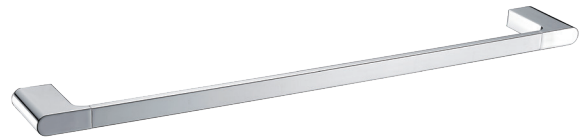

AU Series 800mm Single Towel Rail

SKU: 8001.8.TR

www.aquaperla.com.au

SPECIFICATION

Accessory Type 800mm Single Towel Rail

Color Availability: 5 Colors

Material: Zinc-alloy + Brass

Dimension: 800mmL x 72mmH