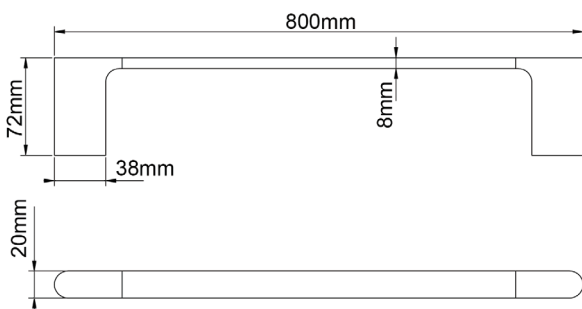

AU Series 800mm Single Towel Rail

SKU: 8001.8.TR

www.aquaperla.com.au

SPECIFICATION

Accessory Type 800mm Single Towel Rail

Color Availability: 5 Colors

Material: Zinc-alloy + Brass

Dimension: 800mmL x 72mmH

Disclaimer: Products in this specification manual must by regulation, be installed by licensed and registered trade people. The manufacturer/ distributor reserves the right to vary specifications or delete models from their range without prior notification. Dimensions are nominal measurements only. Dimensions and set-outs listed are correct at time of publication however the manufacturer/ distributor takes no responsibility for printing errors.