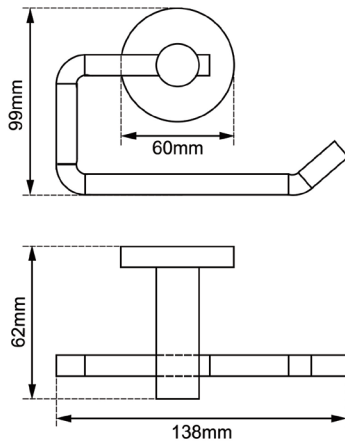

Lucid Pin Series Toilet Paper Holder

SKU: 6613.TR

www.aquaperla.com.au

SPECIFICATION

Accessory Type Toilet Paper Holder

Color Availability: 5 Colors

Material: 304 Stainless Steel

Dimension: 138mmL x 99mmH

CLEANING RECOMMENDATIONS

This product should not be cleaned with abrasive materials. Damage caused by any improper treatment is not covered by the product warranty - refer to Warranty Conditions on our website: www.aquaperla.com.au

Disclaimer: Products in this specification manual must by regulation, be installed by licensed and registered trade people. The manufacturer/ distributor reserves the right to vary specifications or delete models from their range without prior notification. Dimensions are nominal measurements only. Dimensions and set-outs listed are correct at time of publication however the manufacturer/ distributor takes no responsibility for printing errors.