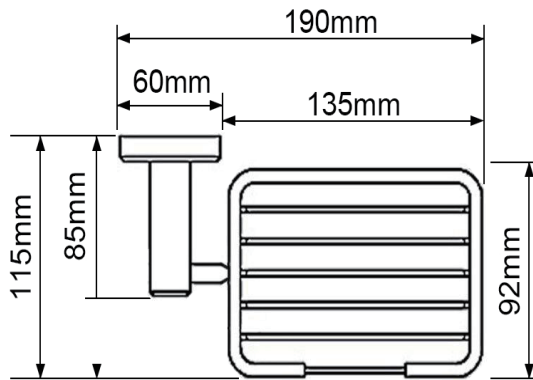

Lucid Pin Series Soap Dish Holder

SKU: 6606.TR

www.aquaperla.com.au

SPECIFICATION

Accessory Type	Soap Dish Holder
Finish:	Chrome/ Polished
Material:	304 Stainless Steel
Dimension:	190mmL x 115mmW

CLEANING RECOMMENDATIONS

Disclaimer: Products in this specification manual must by regulation, be installed by licensed and registered trade people. The manufacturer/ distributor reserves the right to vary specifications or delete models from their range without prior notification. Dimensions are nominal measurements only. Dimensions and set-outs listed are correct at time of publication however the manufacturer/ distributor takes no responsibility for printing errors.