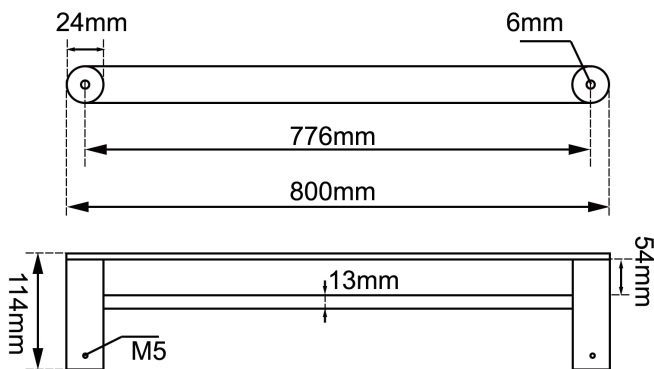

Rushy Series 800mm Double Towel Rail

SKU: 6502.8.TR

www.aquaperla.com.au

SPECIFICATION

Accessory Type 800mm Double Towel Rack

Color Availability: 5 Colors

Material: 304 Stainless Steel

Dimension: 800mmL x 114mmH

Disclaimer: Products in this specification manual must by regulation, be installed by licensed and registered trade people. The manufacturer/ distributor reserves the right to vary specifications or delete models from their range without prior notification. Dimensions are nominal measurements only. Dimensions and set-outs listed are correct at time of publication however the manufacturer/ distributor takes no responsibility for printing errors.