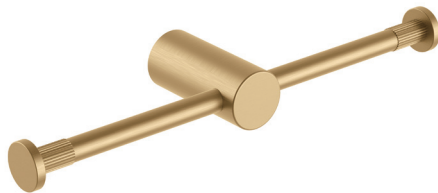

Caddence Series Toilet Paper Holder

SKU: 9005.TR

www.aquaperla.com.au

SPECIFICATION

Accessory Type: Double Toilet Paper Holder

Color Availability: Brushed Brass/Brushed Nickel/Brushed Gun Metal Grey

Material: Brass

Dimension: 267mmL x 70mmH

CLEANING RECOMMENDATIONS

This product should not be cleaned with abrasive materials. Damage caused by any improper treatment is not covered by the product warranty - refer to Warranty Conditions on our website: www.aquaperla.com.au