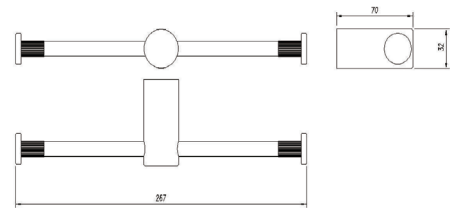

Caddence Series Toilet Paper Holder

SKU: 9005.TR

www.aquaperla.com.au

SPECIFICATION

Accessory Type: Double Toilet Paper Holder

Color Availability: Brushed Brass/Brushed Nickel/Brushed Gun Metal Grey

Material: Brass

Dimension: 267mmL x 70mmH

CLEANING RECOMMENDATIONS

This product should not be cleaned with abrasive materials. Damage caused by any improper treatment is not covered by the product warranty - refer to Warranty Conditions on our website: www.aquaperla.com.au

Disclaimer: Products in this specification manual must by regulation, be installed by licensed and registered trade people. The manufacturer/ distributor reserves the right to vary specifications or delete models from their range without prior notification. Dimensions are nominal measurements only. Dimensions and set-outs listed are correct at time of publication however the manufacturer/ distributor takes no responsibility for printing errors.