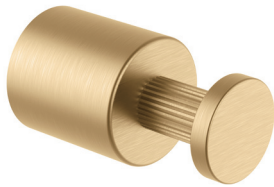

Caddence Series Robe Hook

SKU: 9004.TR

www.aquaperla.com.au

SPECIFICATION

Accessory Type: Robe Hook

Color Availability: Brushed Brass/Brushed Nickel/Brushed Gun Metal Grey

Material: Brass

Dimension: 60mmL x 32mmH