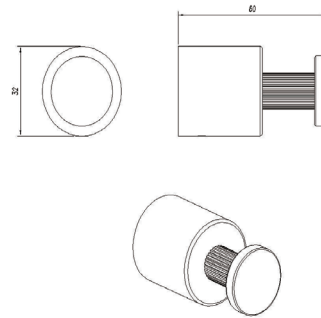

Caddence Series Robe Hook

SKU: 9004.TR

www.aquaperla.com.au

SPECIFICATION

Accessory Type: Robe Hook

Color Availability: Brushed Brass/Brushed Nickel/Brushed Gun Metal Grey

Material: Brass

Dimension: 60mmL x 32mmH

Disclaimer: Products in this specification manual must by regulation, be installed by licensed and registered trade people. The manufacturer/ distributor reserves the right to vary specifications or delete models from their range without prior notification. Dimensions are nominal measurements only. Dimensions and set-outs listed are correct at time of publication however the manufacturer/ distributor takes no responsibility for printing errors.