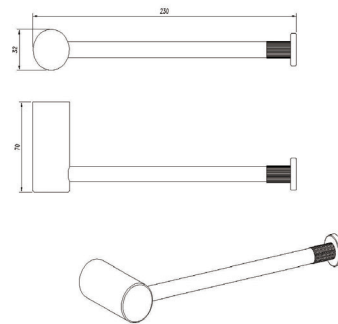

## Caddence Series Hand Towel

SKU: 9003.TR

[www.aquaperla.com.au](http://www.aquaperla.com.au)

## SPECIFICATION

Accessory Type: Hand Towel

Color Availability: Brushed Brass/Brushed Nickel/Brushed Gun Metal Grey

Material: Brass

Dimension: 230mmL x 70mmH