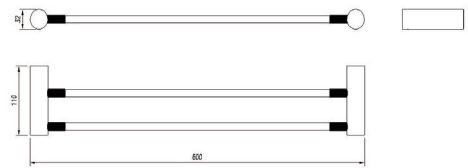

Caddence Series Double Towel Rail 600mm

SKU: 9002.TR

www.aquaperla.com.au

SPECIFICATION

Accessory Type: 600mm Double Towel Rail

Color Availability: Brushed Brass/Brushed Nickel/Brushed Gun Metal Grey

Material: Brass

Dimension: 600mmL x 110mmH

CLEANING RECOMMENDATIONS

This product should not be cleaned with abrasive materials. Damage caused by any improper treatment is not covered by the product warranty - refer to Warranty Conditions on our website: www.aquaperla.com.au

Disclaimer: Products in this specification manual must by regulation, be installed by licensed and registered trade people. The manufacturer/ distributor reserves the right to vary specifications or delete models from their range without prior notification. Dimensions are nominal measurements only. Dimensions and set-outs listed are correct at time of publication however the manufacturer/ distributor takes no responsibility for printing errors.