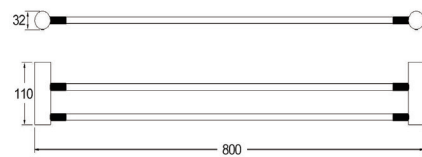

## Caddence Series Double Towel Rail 800mm

SKU: 9002.8.TR

[www.aquaperla.com.au](http://www.aquaperla.com.au)

## SPECIFICATION

Accessory Type: 800mm Double Towel Rail

Color Availability: Brushed Brass/Brushed Nickel/Brushed Gun Metal Grey

Material: Brass

Dimension: 800mmL x 110mmH