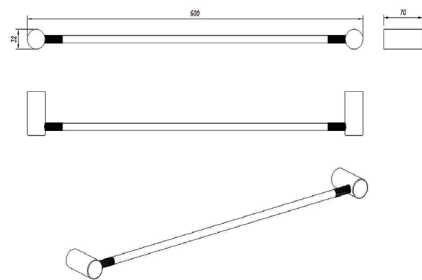

Caddence Series Single Towel Rail 600mm

SKU: 9001.TR

www.aquaperla.com.au

SPECIFICATION

Accessory Type: 600mm Single Towel Rail

Color Availability: Brushed Brass/Brushed Nickel/Brushed Gun Metal Grey

Material: Brass

Dimension: 600mmL x 70mmH

CLEANING RECOMMENDATIONS

This product should not be cleaned with abrasive materials. Damage caused by any improper treatment is not covered by the product warranty - refer to Warranty Conditions on our website: www.aquaperla.com.au

Disclaimer: Products in this specification manual must by regulation, be installed by licensed and registered trade people. The manufacturer/ distributor reserves the right to vary specifications or delete models from their range without prior notification. Dimensions are nominal measurements only. Dimensions and set-outs listed are correct at time of publication however the manufacturer/ distributor takes no responsibility for printing errors.