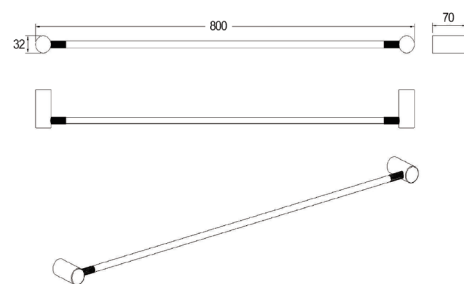

Caddence Series Single Towel Rail 800mm

SKU: 9001.8.TR

www.aquaperla.com.au

SPECIFICATION

Accessory Type: 800mm Single Towel Rail

Color Availability: Brushed Brass/Brushed Nickel/Brushed Gun Metal Grey

Material: Brass

Dimension: 800mmL x 70mmH

CLEANING RECOMMENDATIONS

This product should not be cleaned with abrasive materials. Damage caused by any improper treatment is not covered by the product warranty - refer to Warranty Conditions on our website: www.aquaperla.com.au